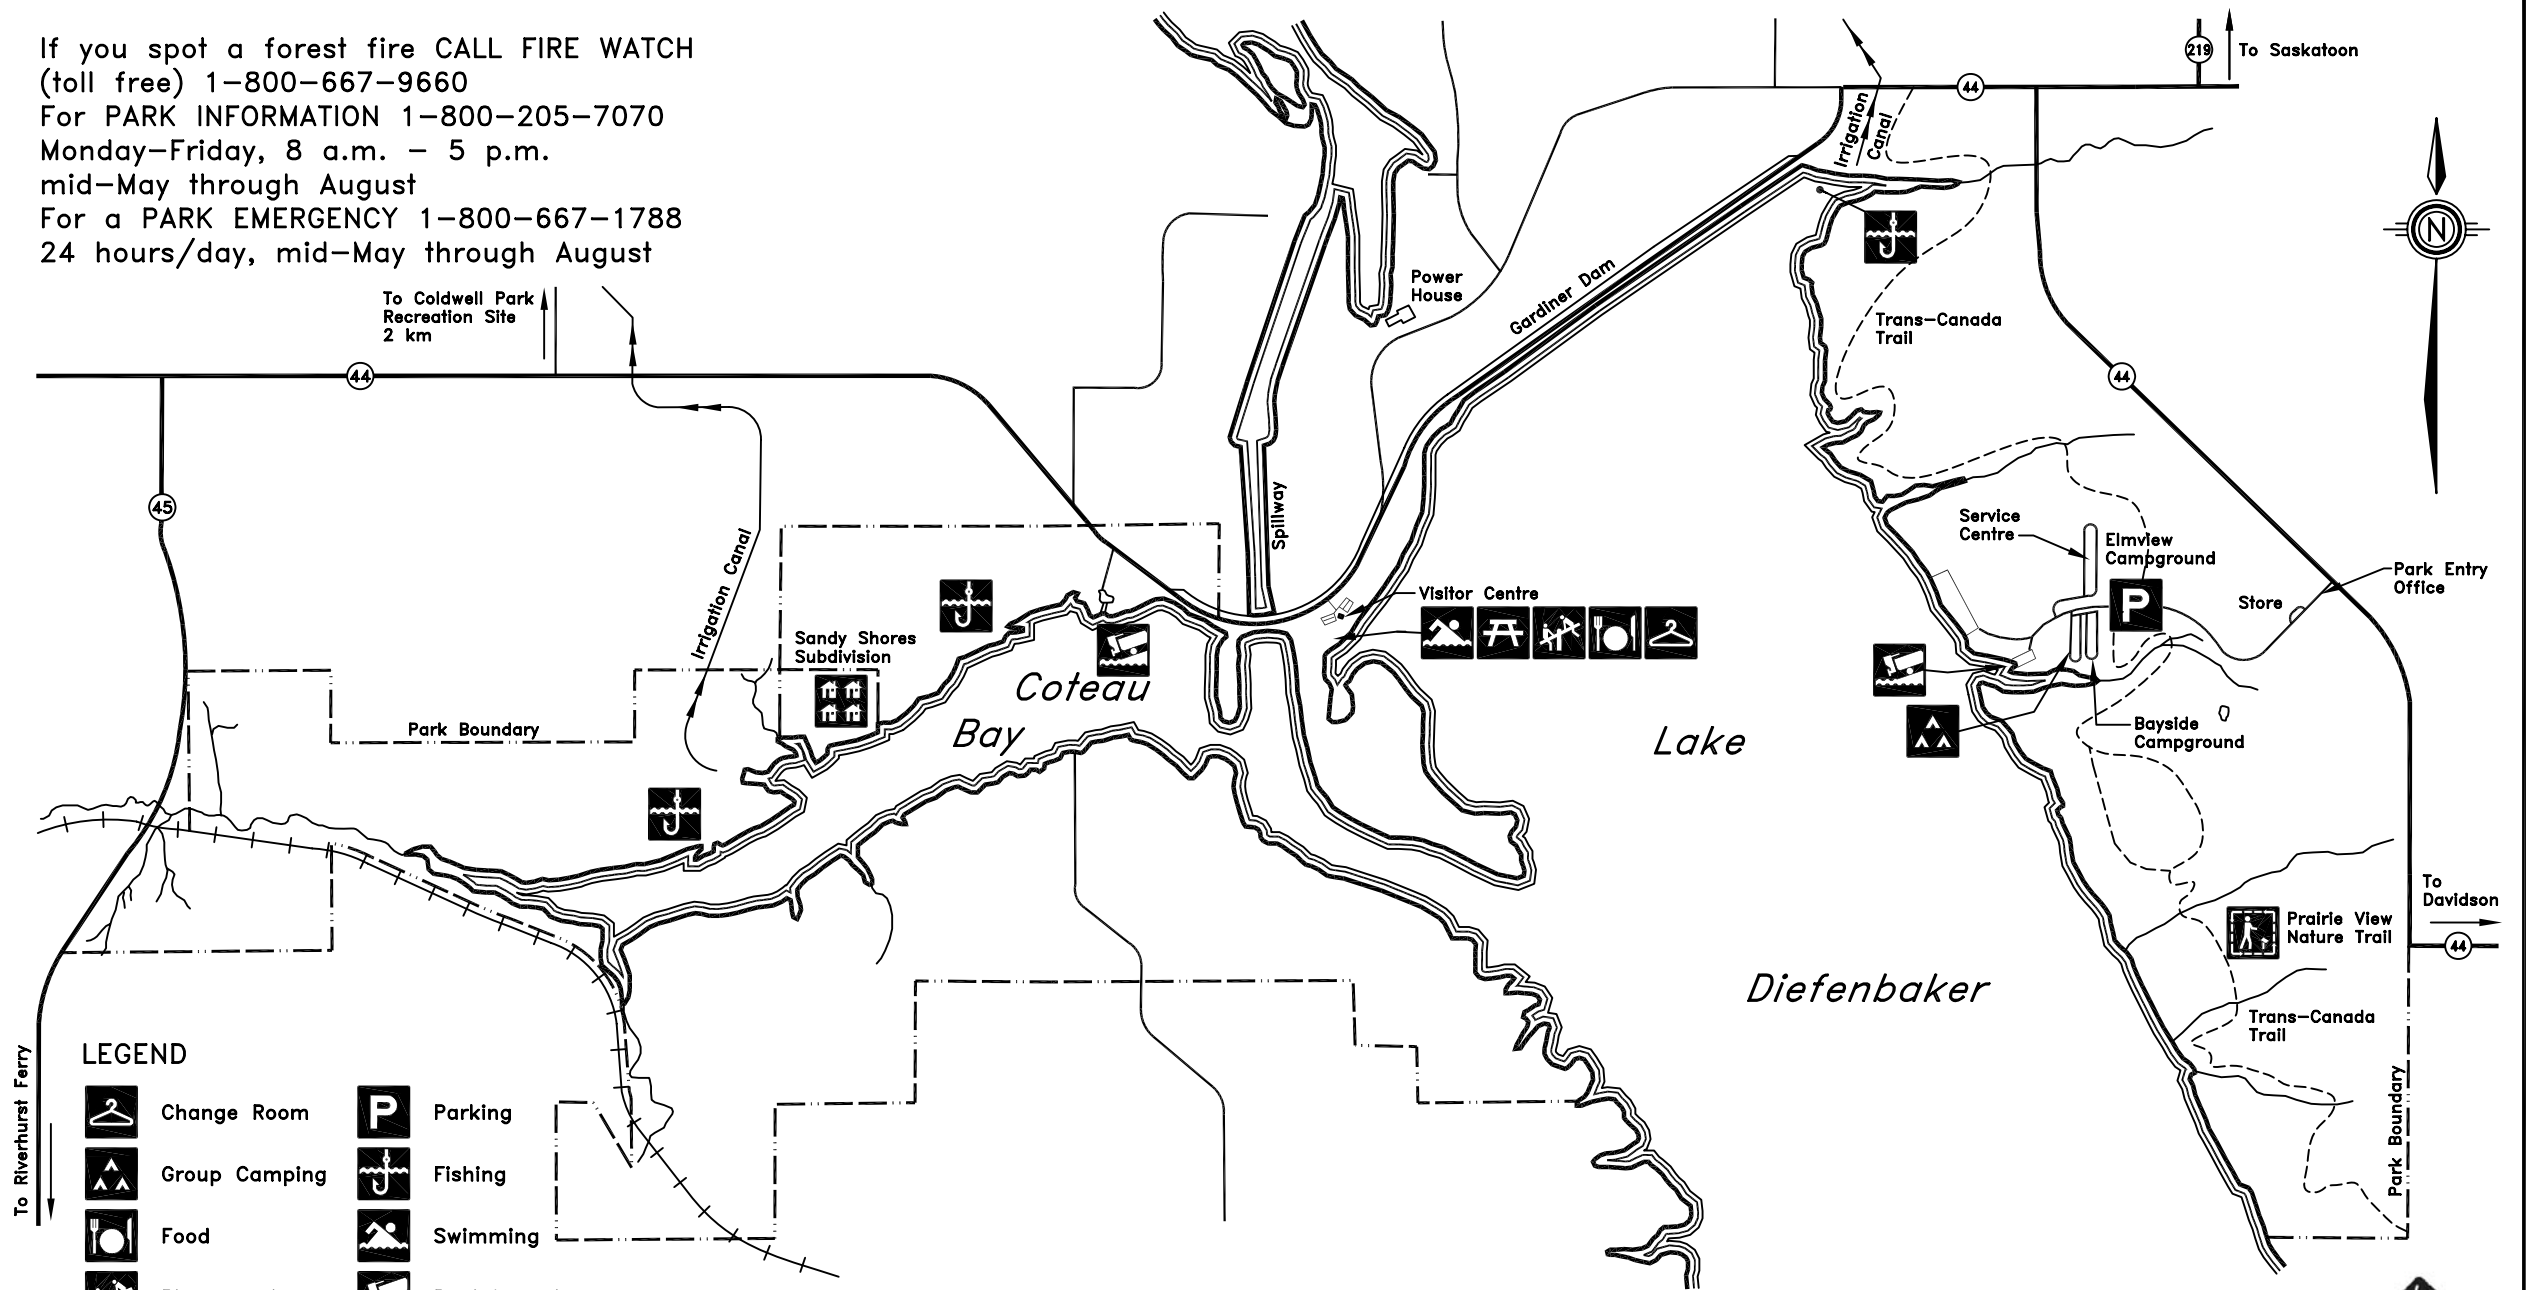

If you spot a forest fire CALL FIRE WATCH
 (toll free) 1-800-667-9660
 For PARK INFORMATION 1-800-205-7070
 Monday-Friday, 8 a.m. - 5 p.m.
 mid-May through August
 For a PARK EMERGENCY 1-800-667-1788
 24 hours/day, mid-May through August

LEGEND

- | | | | |
|--|---------------|--|--------------|
| | Change Room | | Parking |
| | Group Camping | | Fishing |
| | Food | | Swimming |
| | Playground | | Boat Launch |
| | Picnic | | Nature Trail |
| | | | Subdivision |

DANIELSON PROVINCIAL PARK
www.saskparks.net