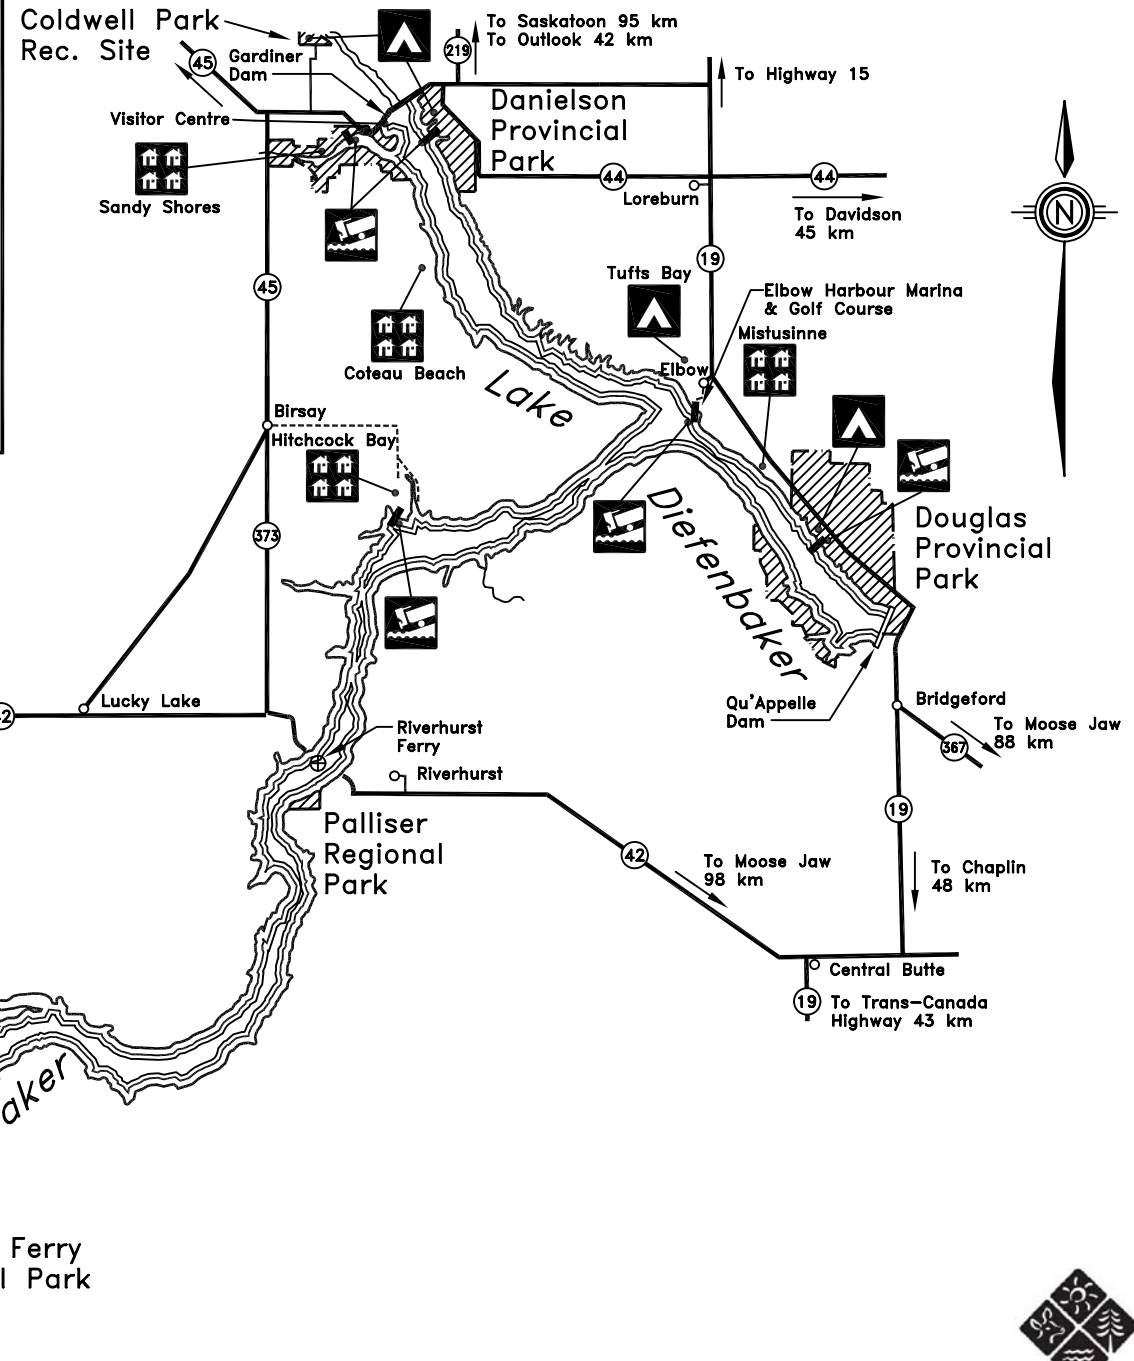

If you spot a forest fire CALL FIRE WATCH
 (toll free) 1-800-667-9660
 For PARK INFORMATION 1-800-205-7070
 Monday-Friday, 8 a.m. - 5 p.m.
 mid-May through August
 For a PARK EMERGENCY 1-800-667-1788
 24 hours/day, mid-May through August

LEGEND

-  Boat Launch
-  Camping
-  Subdivision
-  Paved Highway
-  Gravel Road

Location Map

LAKE DIEFENBAKER AND AREA
www.saskparks.net