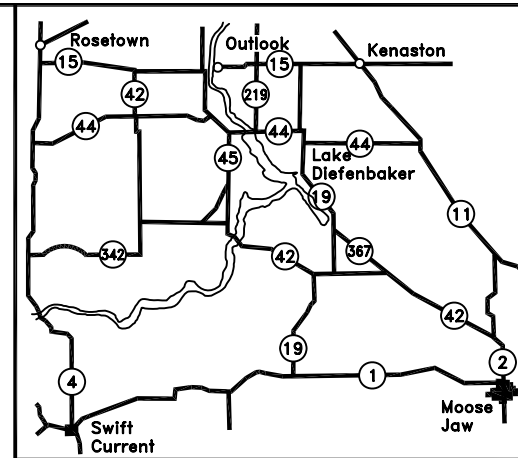

If you spot a forest fire CALL FIRE WATCH
 (toll free) 1-800-667-9660
 For PARK INFORMATION 1-800-205-7070
 Monday-Friday, 8 a.m. - 5 p.m.
 mid-May through August
 For a PARK EMERGENCY 1-800-667-1788
 24 hours/day, mid-May through August

LEGEND

-  Boat Launch
-  Camping
-  Subdivision
-  Paved Highway
-  Gravel Road

Location Map

LAKE DIEFENBAKER AND AREA
www.saskparks.net