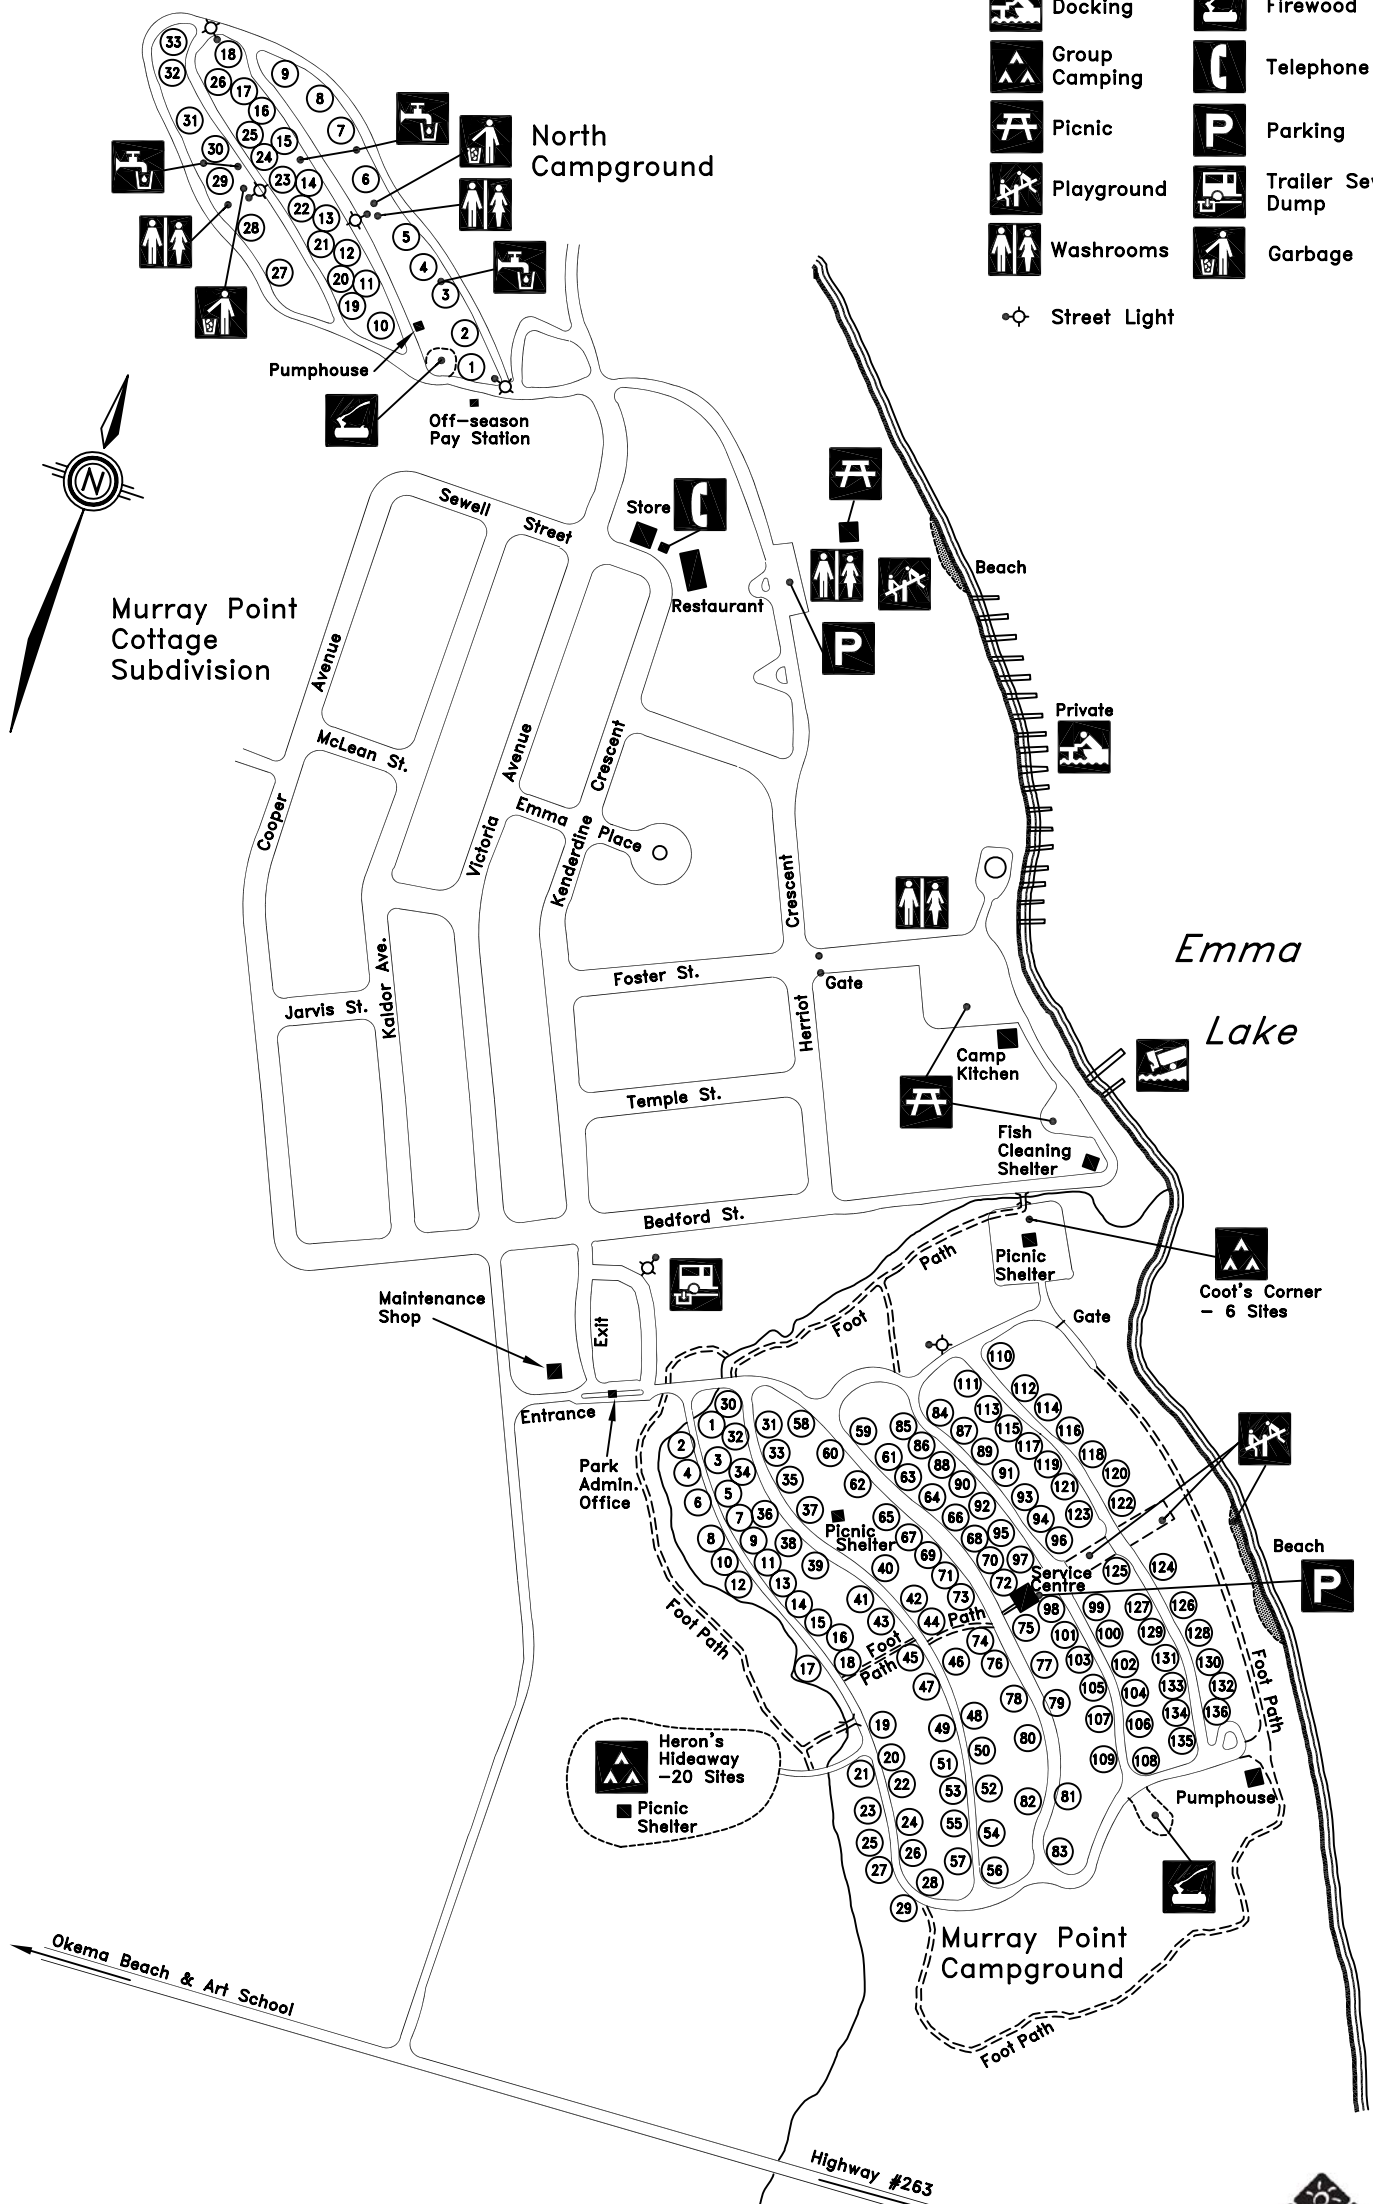

LEGEND

-  Boat Launch
-  Water Point
-  Docking
-  Firewood
-  Group Camping
-  Telephone
-  Picnic
-  Parking
-  Playground
-  Trailer Sewage Dump
-  Washrooms
-  Garbage
-  Street Light

GREAT BLUE HERON PROVINCIAL PARK  
MURRAY POINT CAMPGROUND – EMMA LAKE