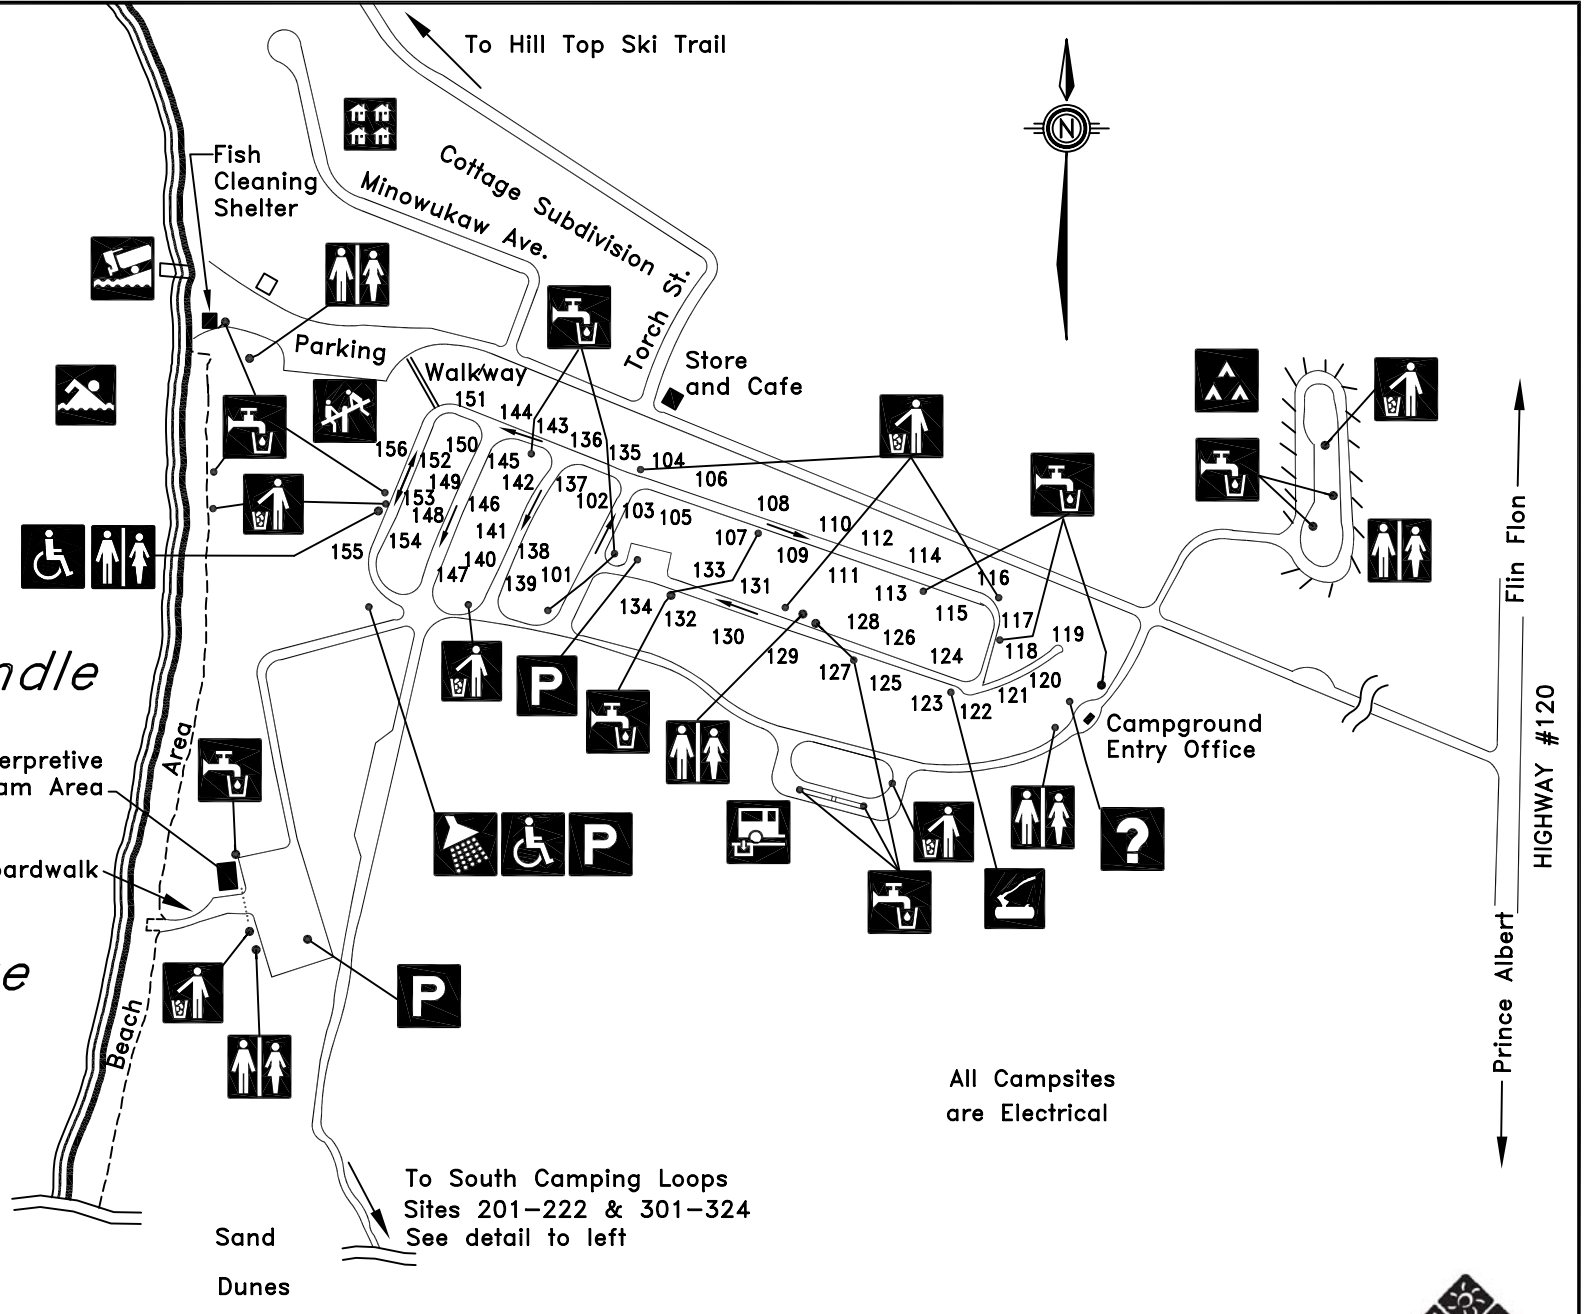

LEGEND

- | | | | | | |
|--|------------|--|-------------|--|---------------------|
| | Washrooms | | Swimming | | Information |
| | Showers | | Water Point | | Boat Launch |
| | Picnic | | Garbage | | Group Camping |
| | Playground | | Firewood | | Trailer Sewage Dump |
| | Accessible | | Parking | | Subdivision |

Candle Lake
 To North Camping
 Showers, Store & Exit
 See map to right

Candle Lake
 Interpretive Program Area
 Boardwalk

All Campsites
 are Electrical

**CANDLE LAKE PROVINCIAL PARK
 MINOWUKAW BEACH**