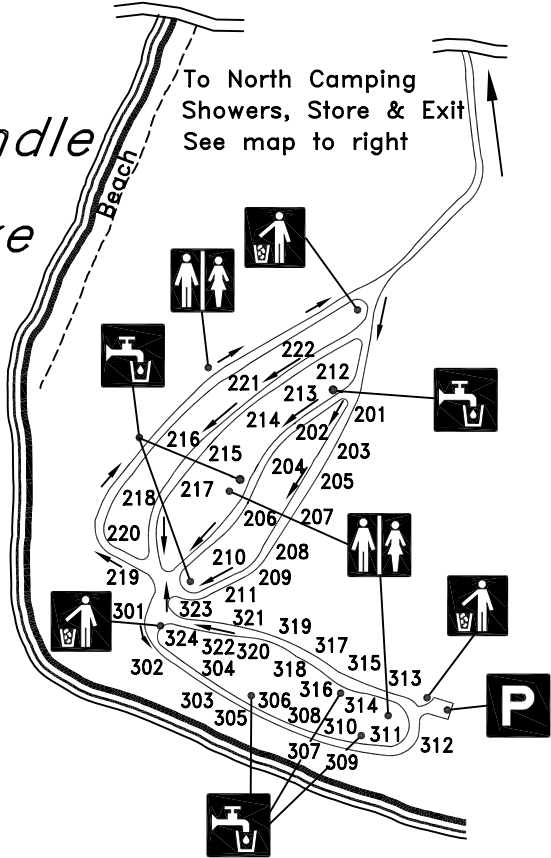

LEGEND

- | | | | | | |
|--|------------|--|-------------|--|---------------------|
| | Washrooms | | Swimming | | Information |
| | Showers | | Water Point | | Boat Launch |
| | Picnic | | Garbage | | Group Camping |
| | Playground | | Firewood | | Trailer Sewage Dump |
| | Accessible | | Parking | | Subdivision |

Candle Lake
 To North Camping
 Showers, Store & Exit
 See map to right

Candle Lake
 Interpretive Program Area
 Boardwalk

All Campsites
 are Electrical

**CANDLE LAKE PROVINCIAL PARK
 MINOWUKAW BEACH**