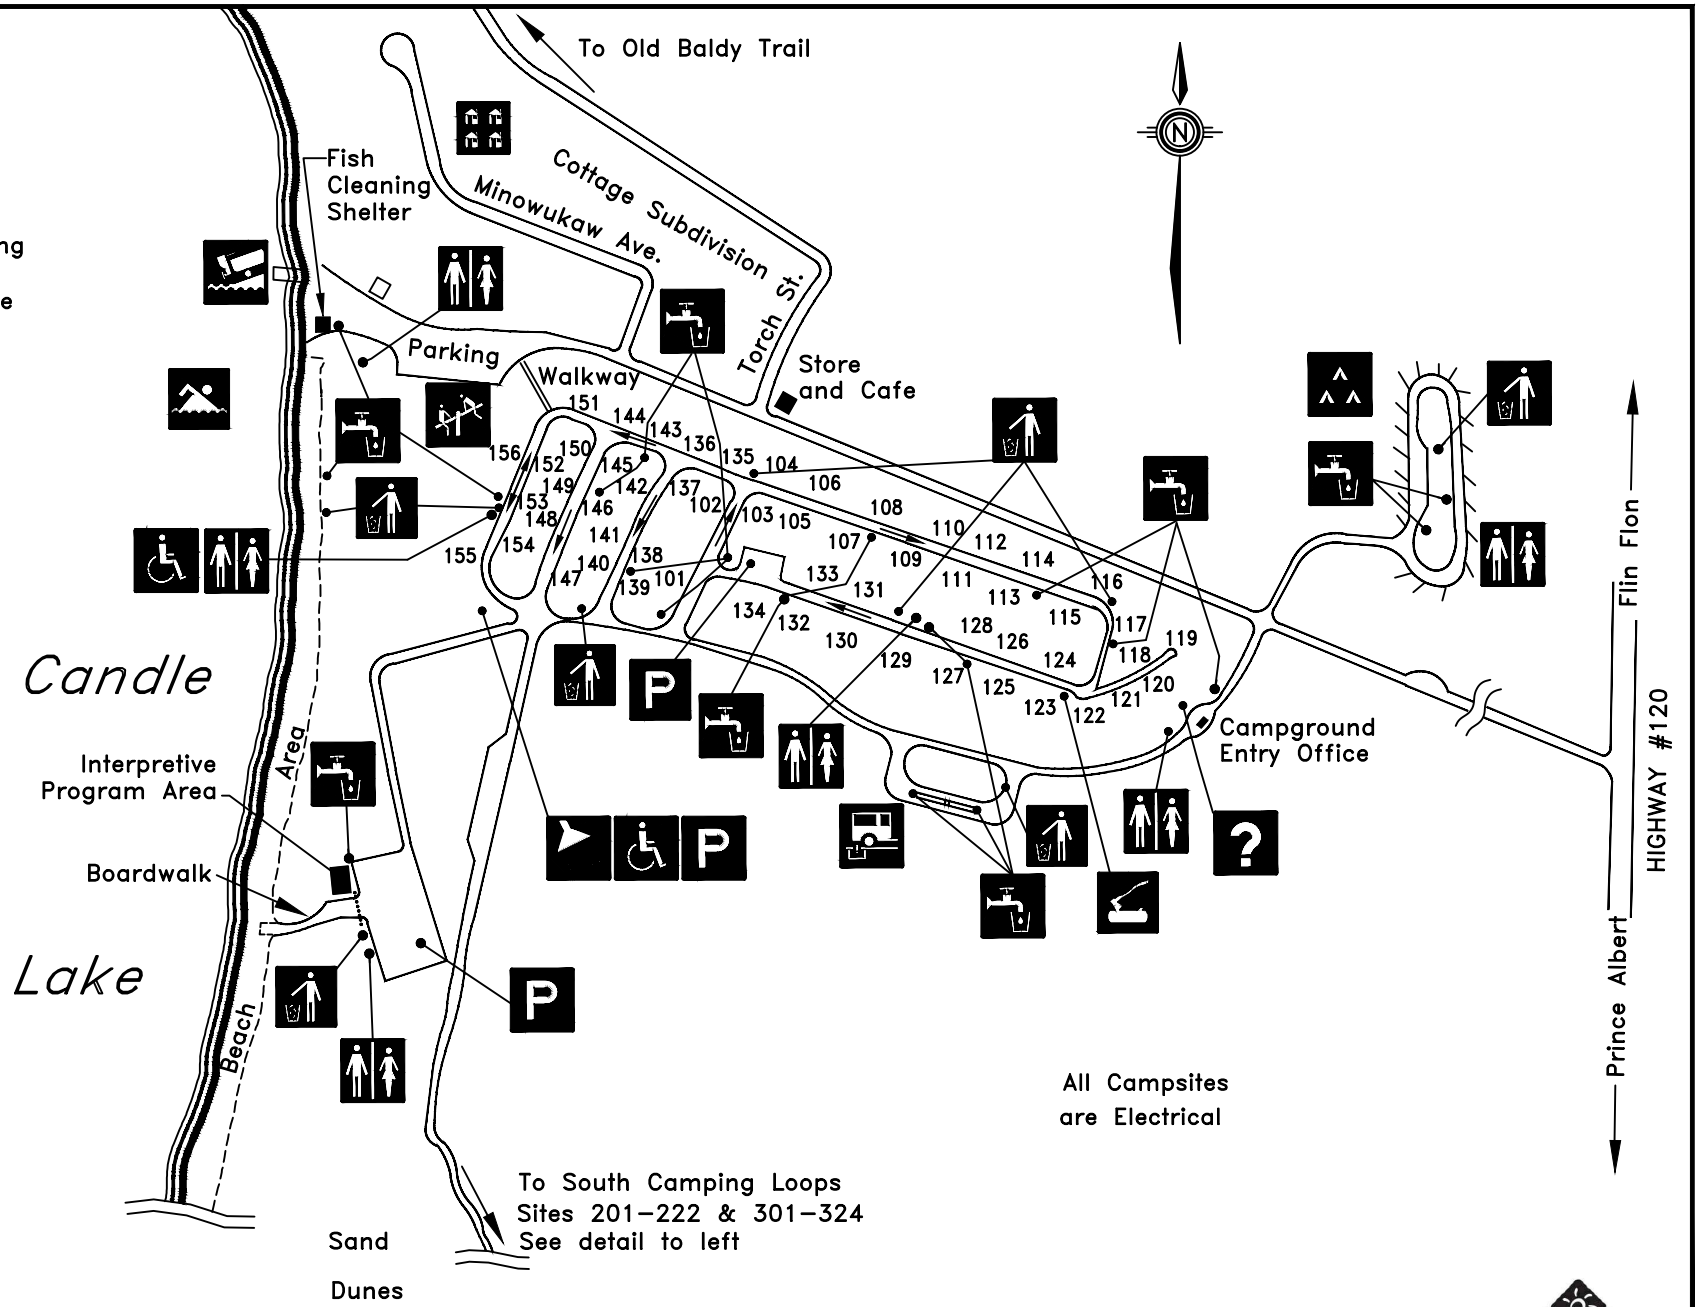

LEGEND

- | | | |
|--|---|---|
|  Washrooms |  Swimming |  Information |
|  Showers |  Water Point |  Boat Launch |
|  Picnic |  Garbage |  Group Camping |
|  Playground |  Firewood |  Trailer Sewage Dump |
|  Accessible |  Parking |  Subdivision |

CANDLE LAKE PROVINCIAL PARK
MINOWUKAW BEACH