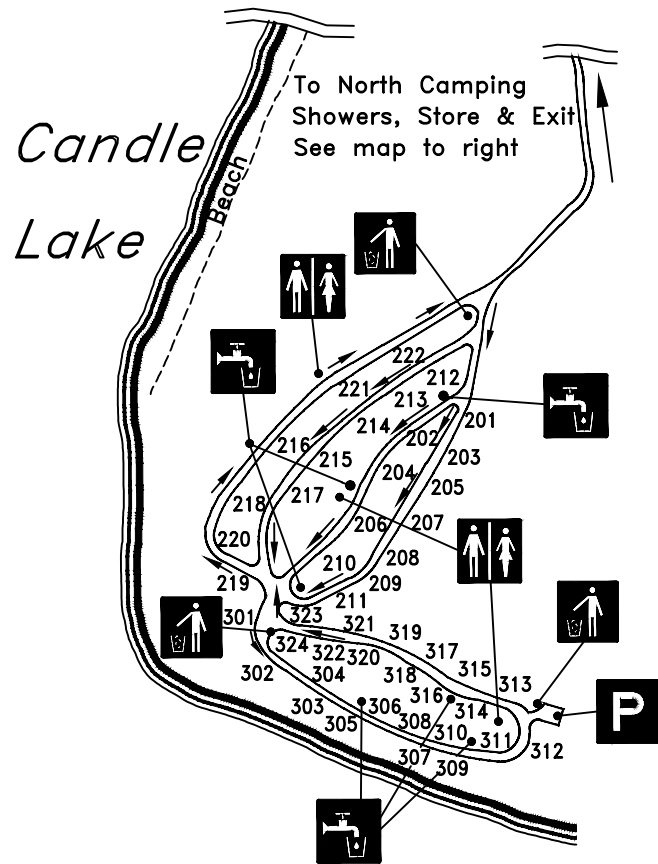

LEGEND

- | | | |
|--|---|---|
|  Washrooms |  Swimming |  Information |
|  Showers |  Water Point |  Boat Launch |
|  Picnic |  Garbage |  Group Camping |
|  Playground |  Firewood |  Trailer Sewage Dump |
|  Accessible |  Parking |  Subdivision |

CANDLE LAKE PROVINCIAL PARK
MINOWUKAW BEACH