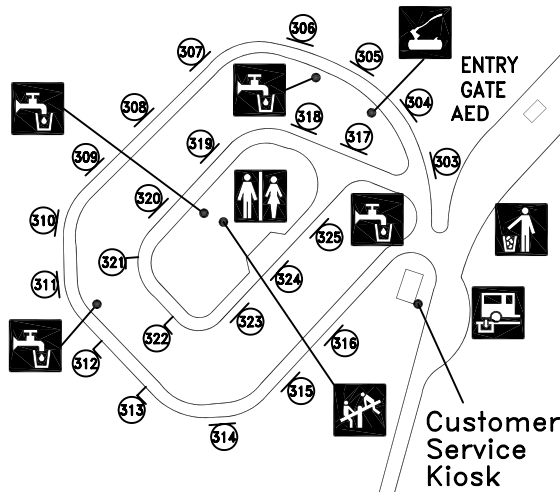

TO VISITOR CENTRE AND UPPER CAMPGROUNDS
TO DAY USE

Sites 303-325