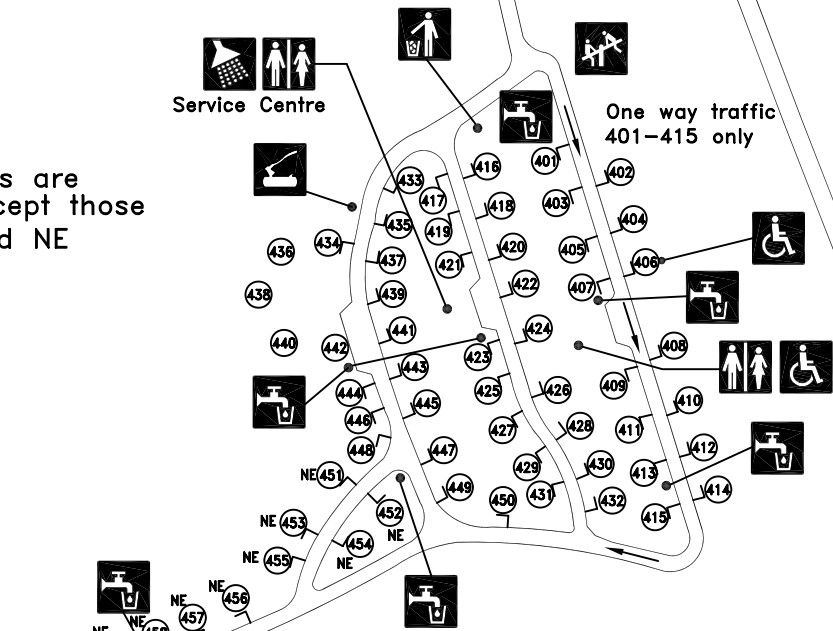

TO VISITOR CENTRE AND UPPER CAMPGROUNDS
TO DAY USE

Sites 303-325

If you spot a forest fire CALL FIRE WATCH
(toll free) 1-800-667-9660
For PARK INFORMATION 1-800-205-7070
Monday-Friday, 8 a.m. - 5 p.m.
mid-May through August
For a PARK EMERGENCY 1-800-667-1788
24 hours/day, mid-May through August

210

TO FISH HATCHERY & FORT QU'APPELLE

Sites 401-464

All sites are electrical except those marked NE

LEGEND

- Washrooms
- Accessible
- Water Point
- Playground
- Garbage
- Showers
- Trailer Sewage Dump
- Firewood
- NE Non-electrical Sites
- AED Automatic External Defibrillator

ECHO VALLEY PROVINCIAL PARK
LAKEVIEW CAMPGROUND
www.saskparks.com