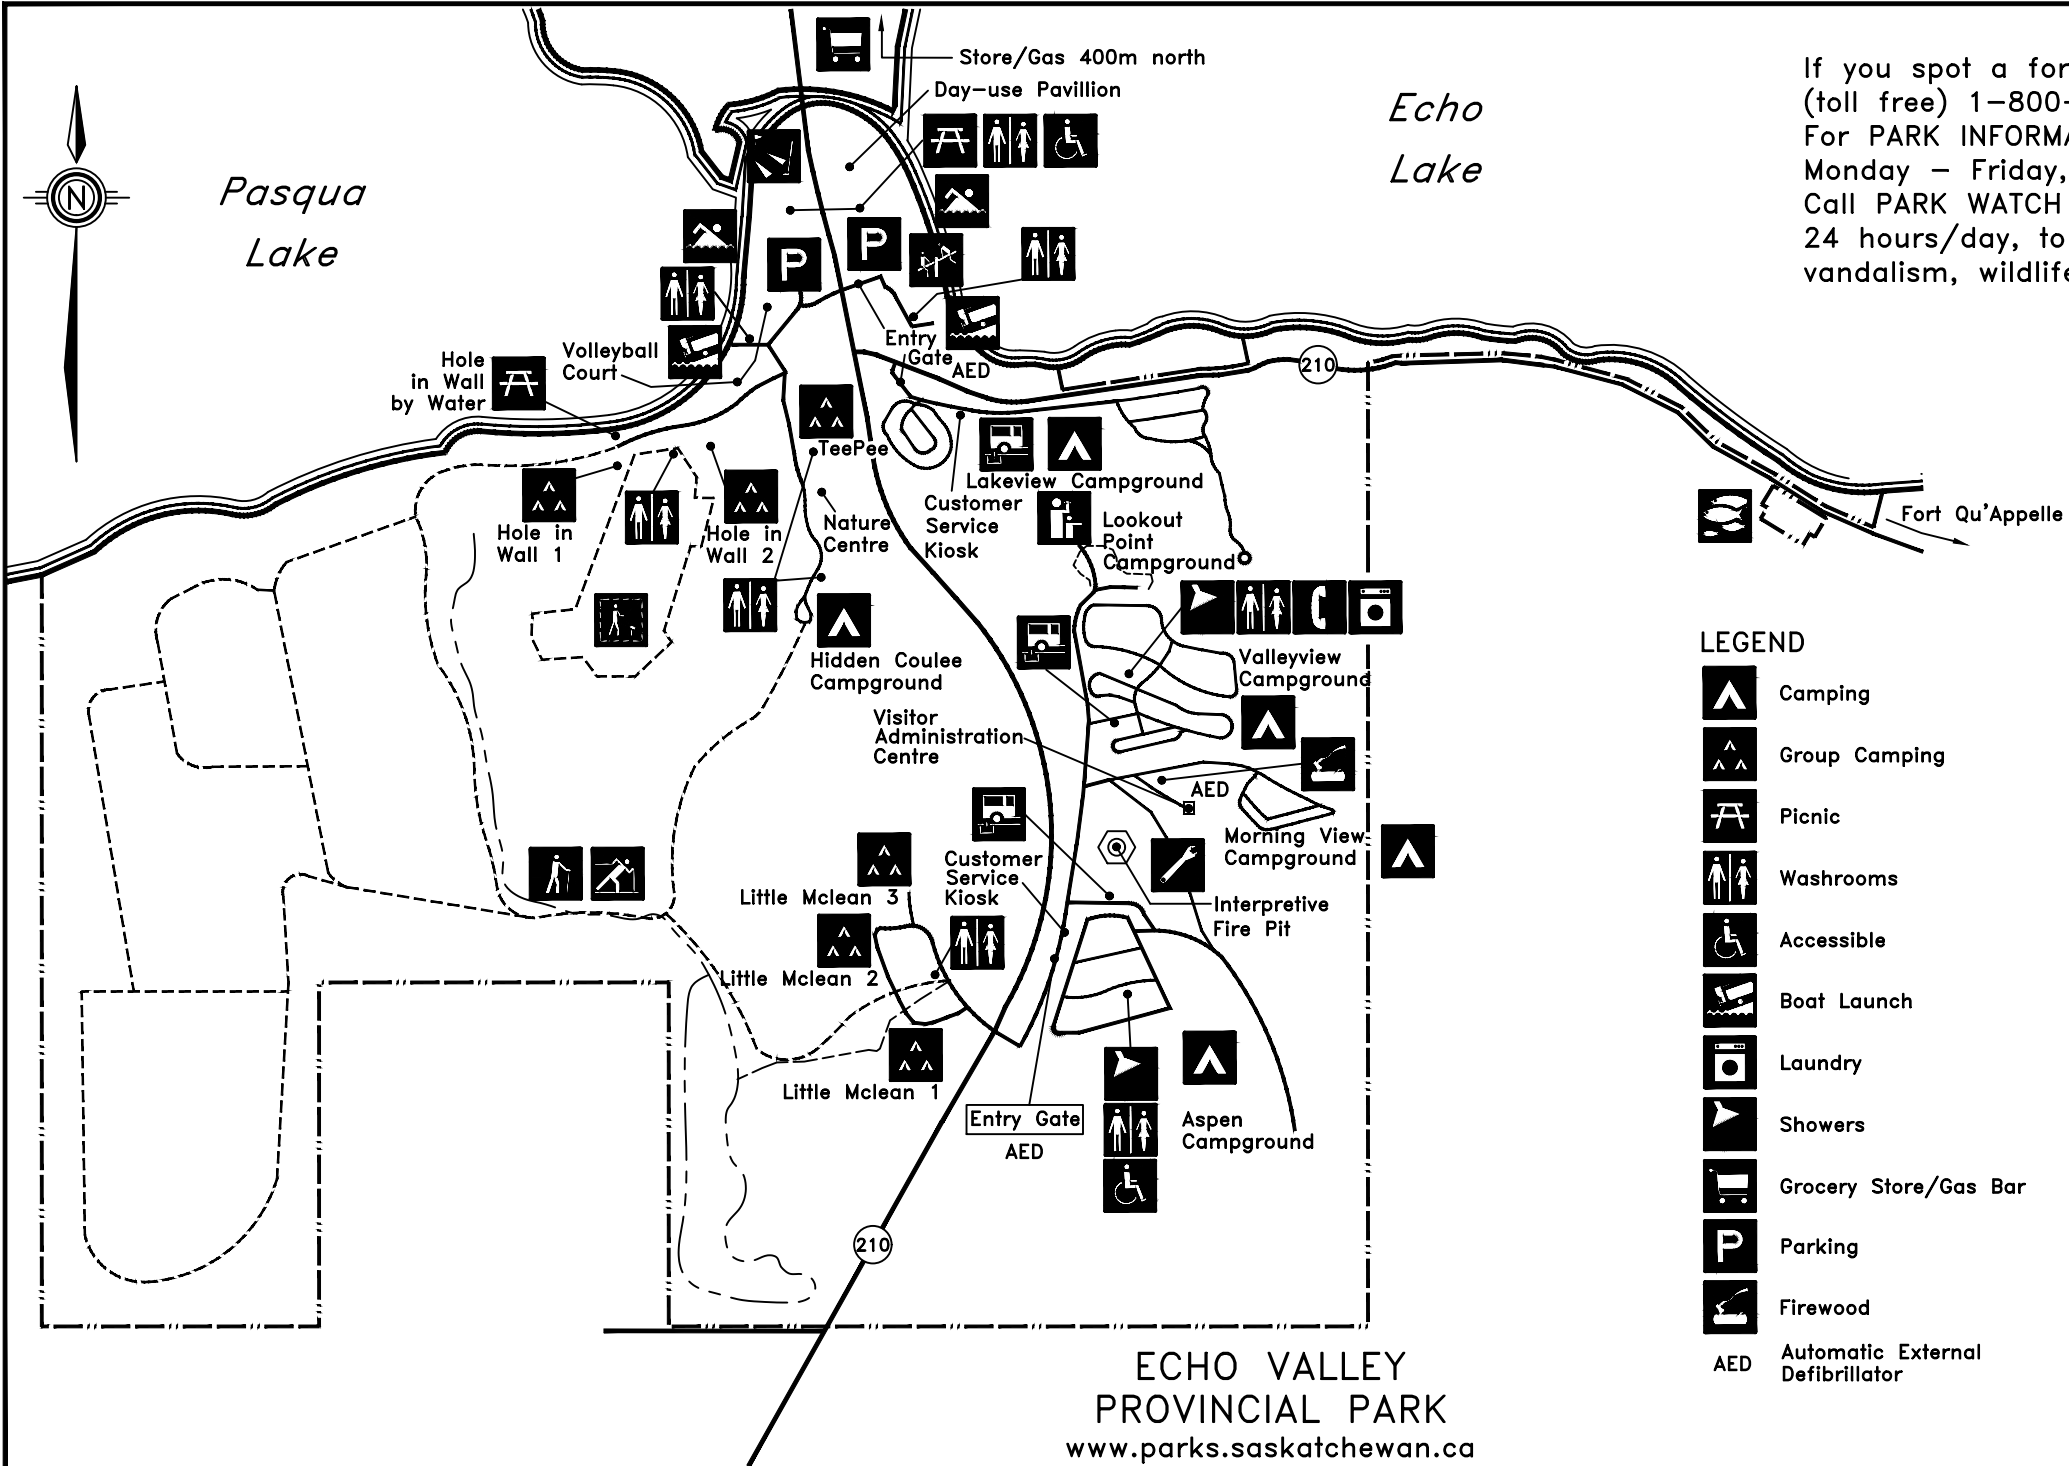

Pasqua Lake

Echo Lake

If you spot a forest fire call FIRE WATCH (toll free) 1-800-667-9660
For PARK INFORMATION call 1-800-205-7070
Monday - Friday, 8 am - 5 pm
Call PARK WATCH 1-800-667-1788
24 hours/day, to report disturbances, vandalism, wildlife or maintenance issues

LEGEND

- | | | | |
|--|---|--|----------------------|
| | Camping | | Swimming |
| | Group Camping | | Playground |
| | Picnic | | Mini Golf/Store |
| | Washrooms | | Hiking |
| | Accessible | | Nature Trail |
| | Boat Launch | | Viewing |
| | Laundry | | Cross-country Skiing |
| | Showers | | Maintenance Area |
| | Grocery Store/Gas Bar | | Trailer Sewage Dump |
| | Parking | | Fish Hatchery |
| | Firewood | | Fire Circle |
| | AED
Automatic External Defibrillator | | |