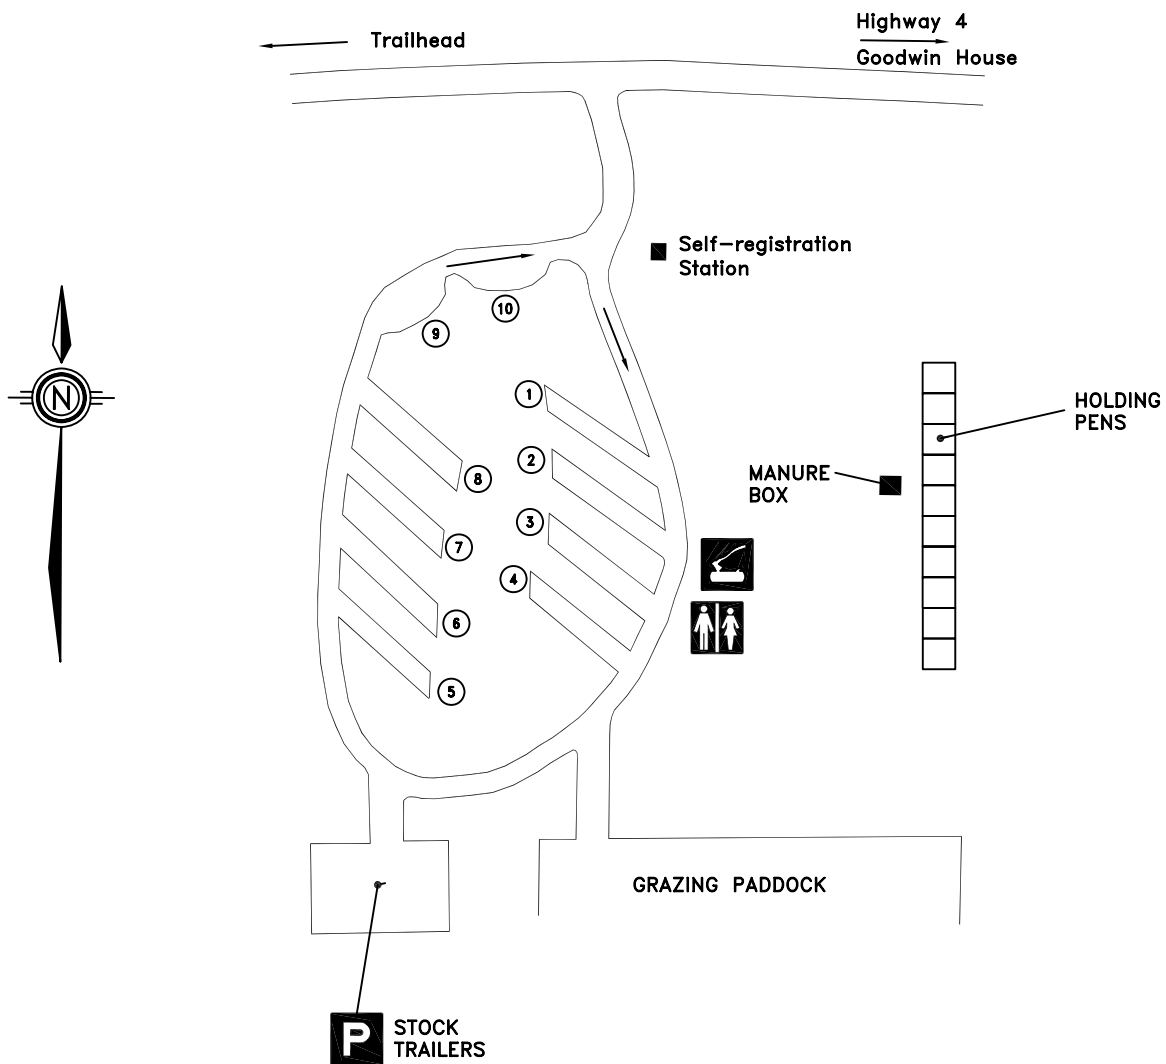

If you spot a forest fire CALL FIRE WATCH
 (toll free) 1-800-667-9660
 For PARK INFORMATION 1-800-205-7070
 Monday-Friday, 8 a.m. - 5 p.m.
 mid-May through August
 For a PARK EMERGENCY 1-800-667-1788
 24 hours/day, mid-May through August