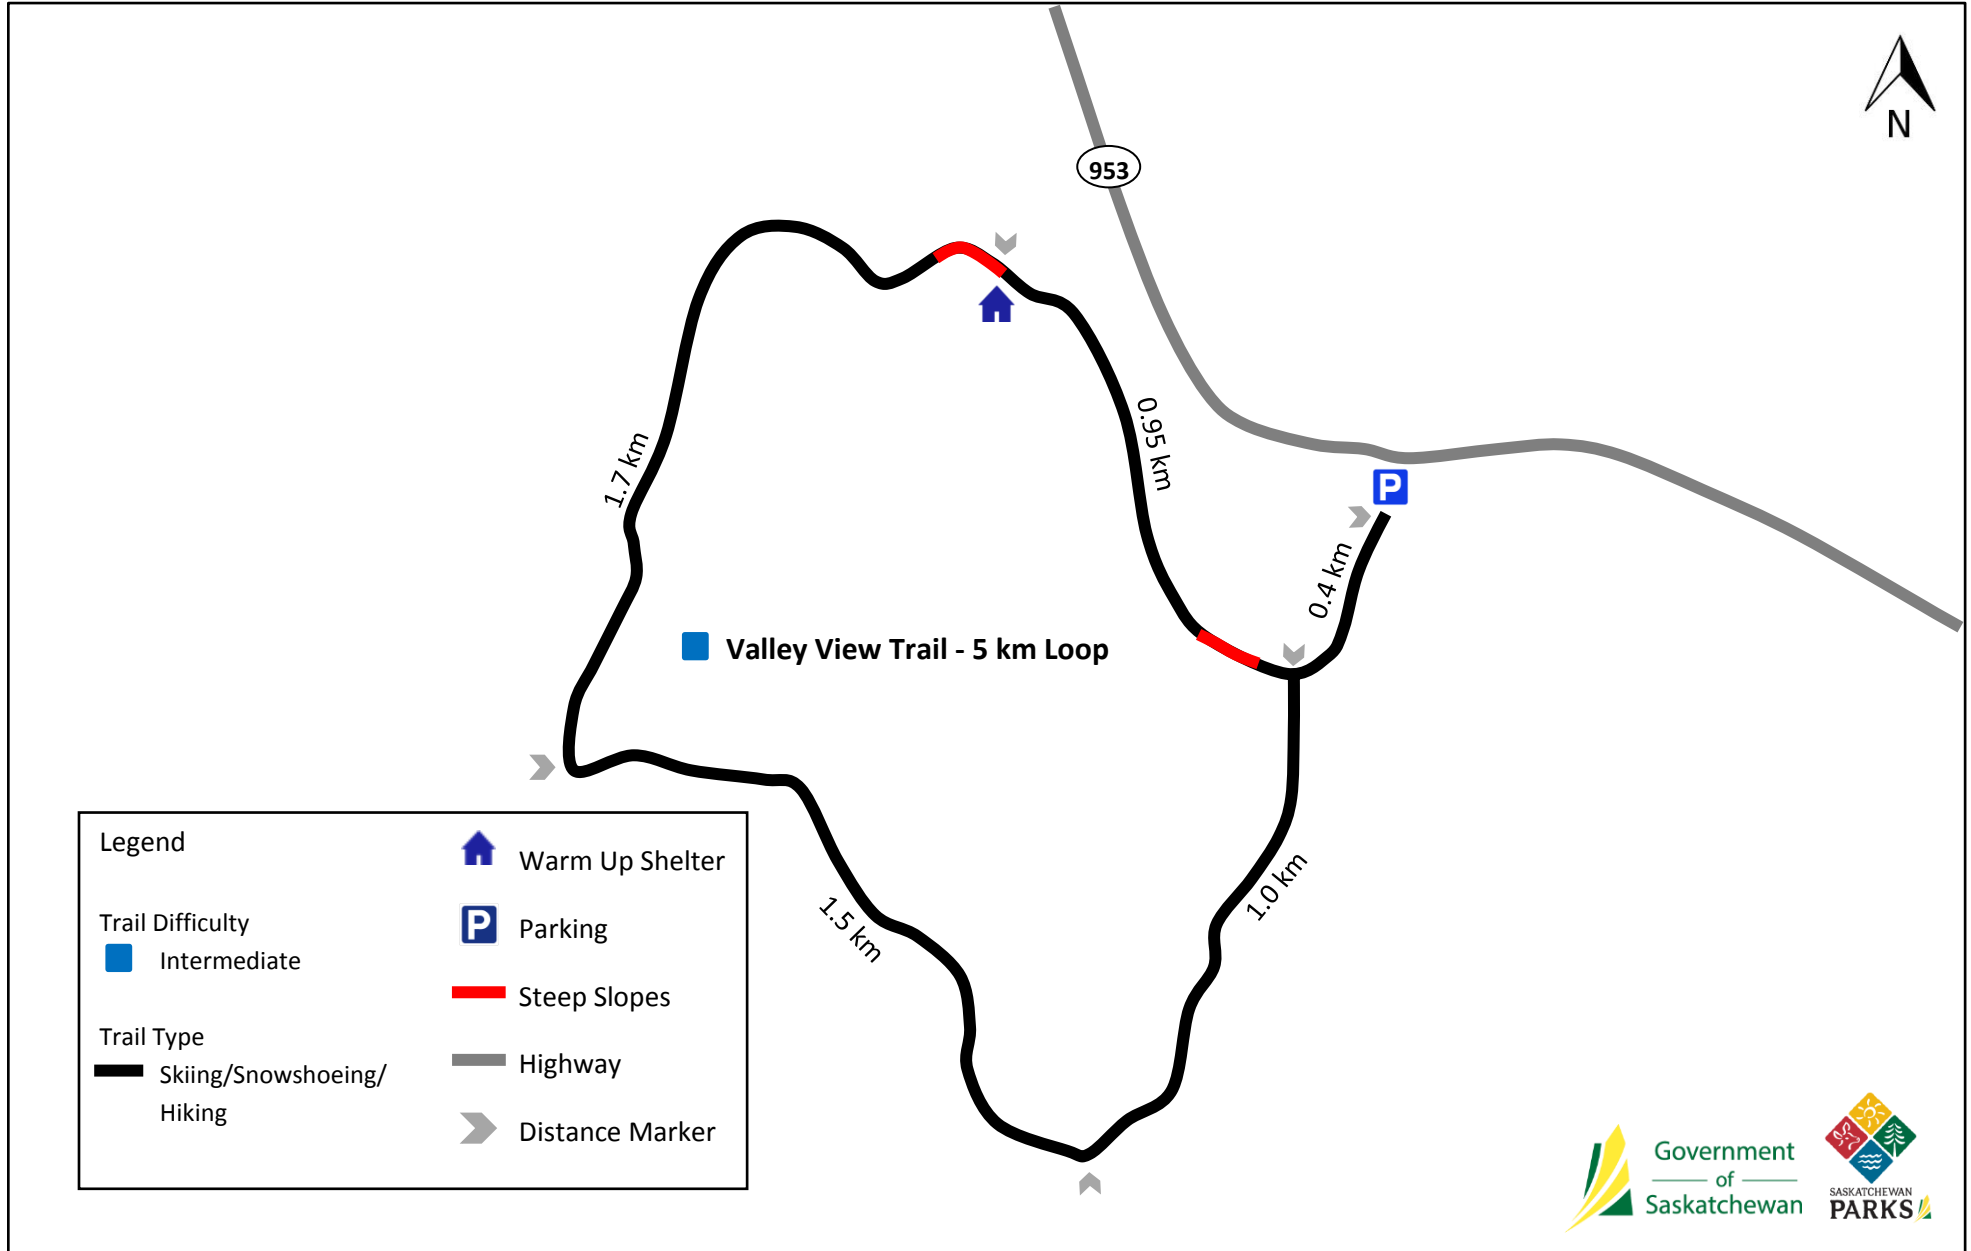

Valley View Cross Country Ski Trail

Great Blue Heron Provincial Park

Please report any trail issues to the Park Office at 306-982-6250 or email greatblueheron@gov.sk.ca.