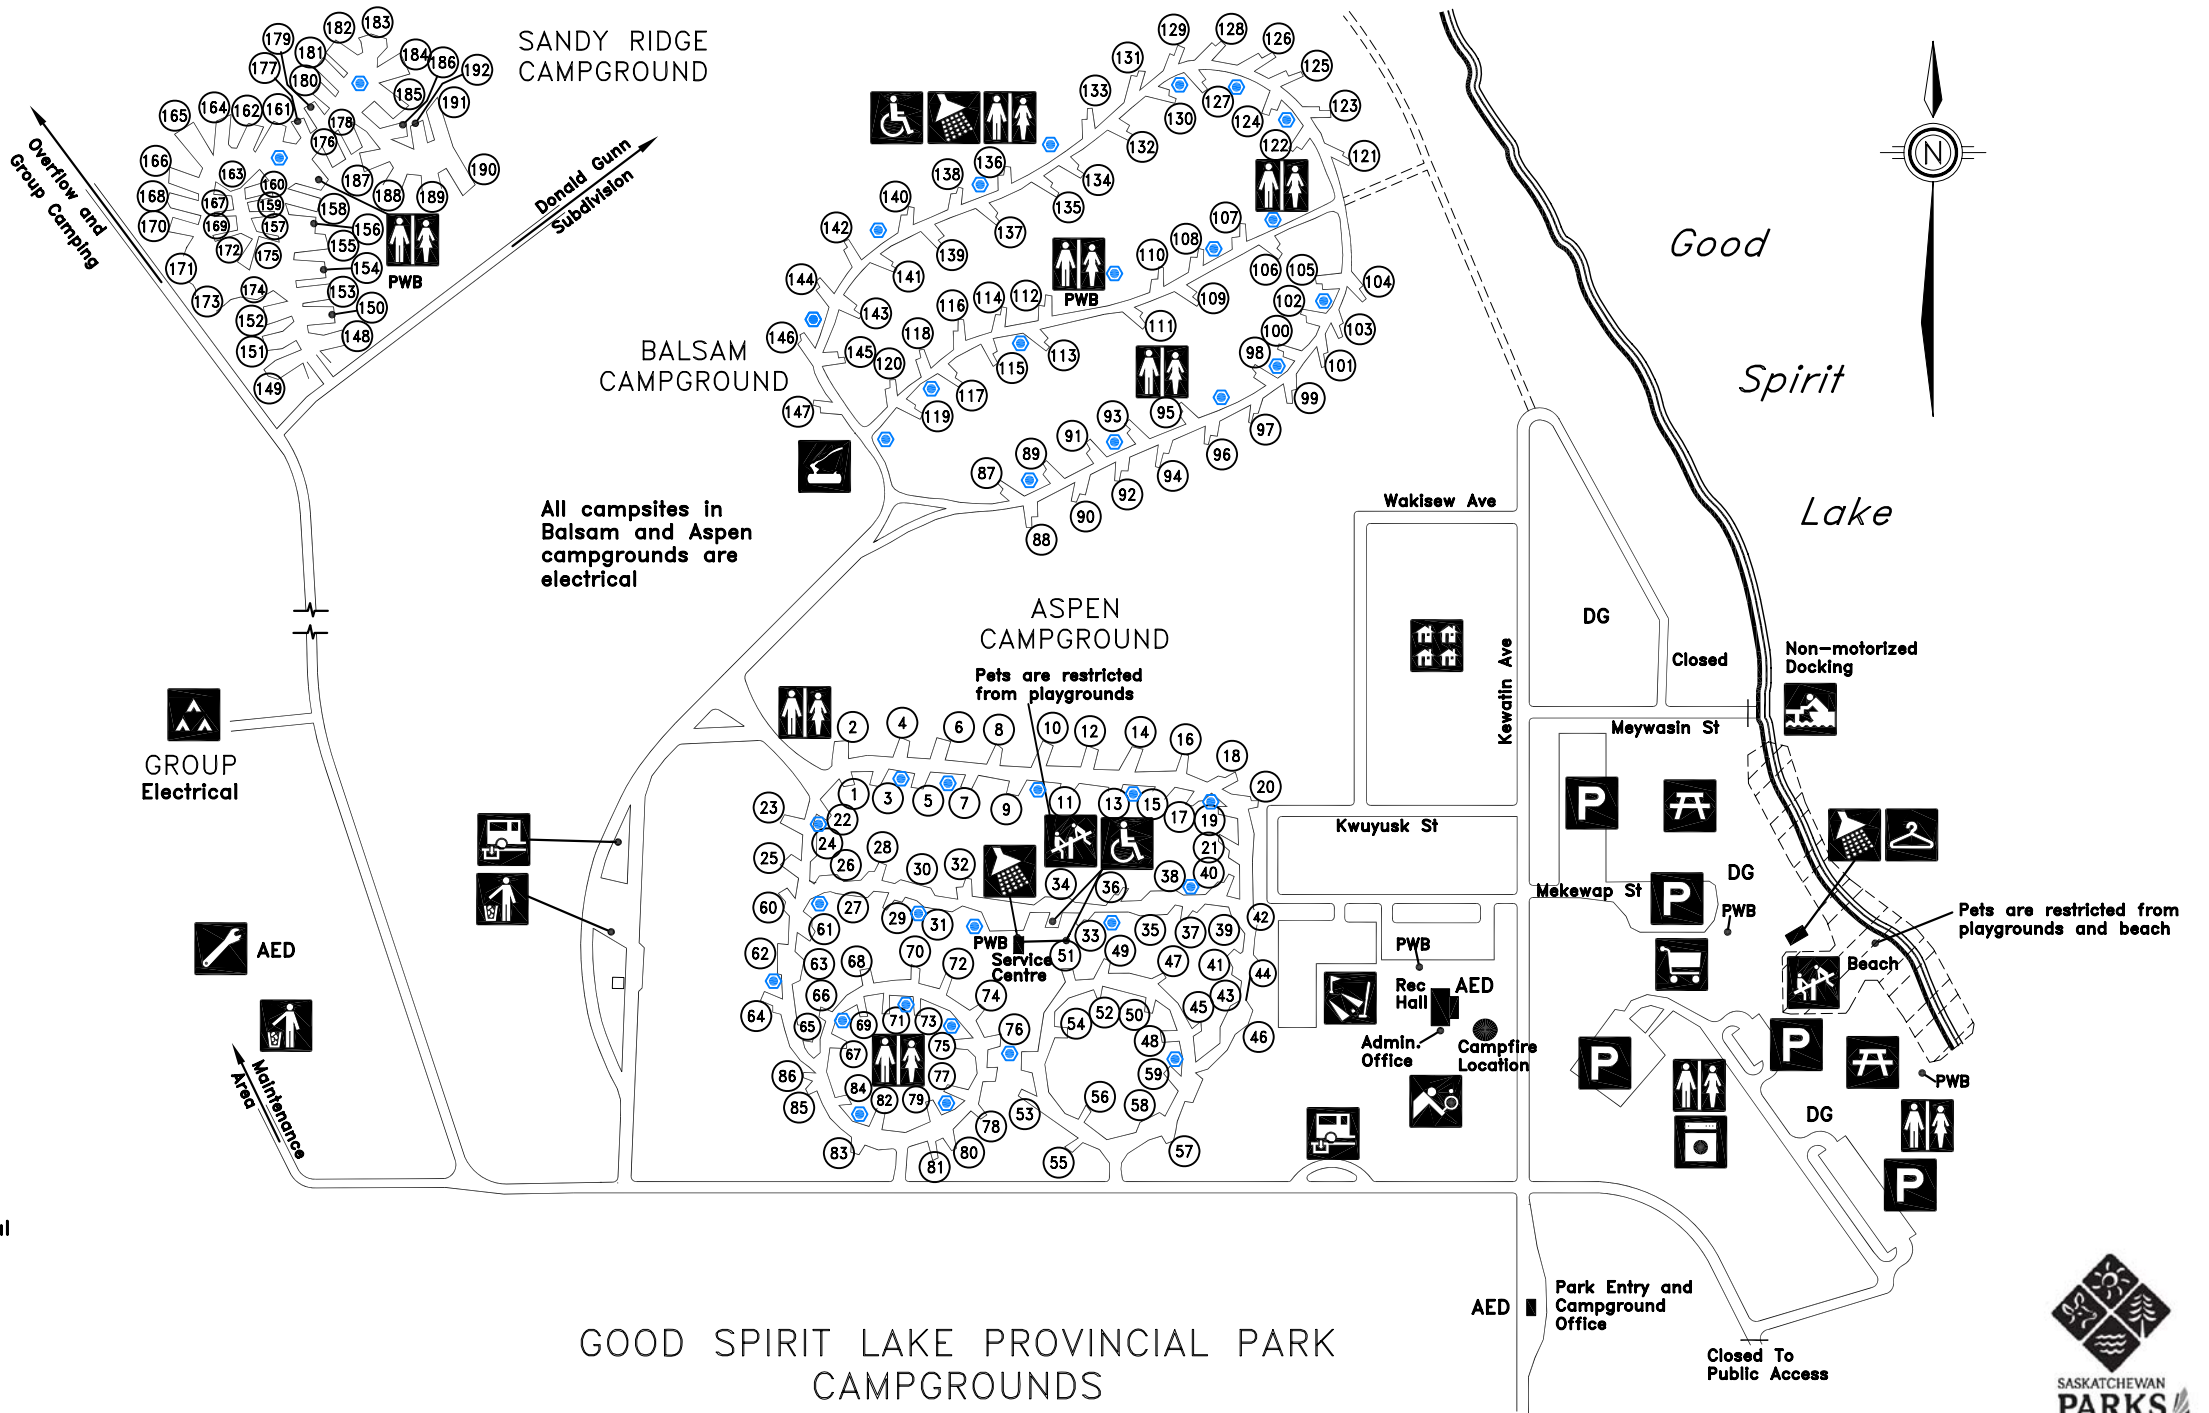

LEGEND

-  Docking
-  Picnic
-  Tennis
-  Washrooms
-  Accessible
-  Showers
-  Firewood
-  Parking
-  Trailer Sewage Dump
-  Subdivision
-  Grocery Store
-  Change Room
-  Mini Golf
-  Playground
-  Laundry
-  Garbage
-  Maintenance Area
-  PWB Pet Waste Bag Dispenser
-  DG Disc Golf
-  AED Automatic External Defibrillator
-  Water Point

GOOD SPIRIT LAKE PROVINCIAL PARK
CAMPGROUNDS