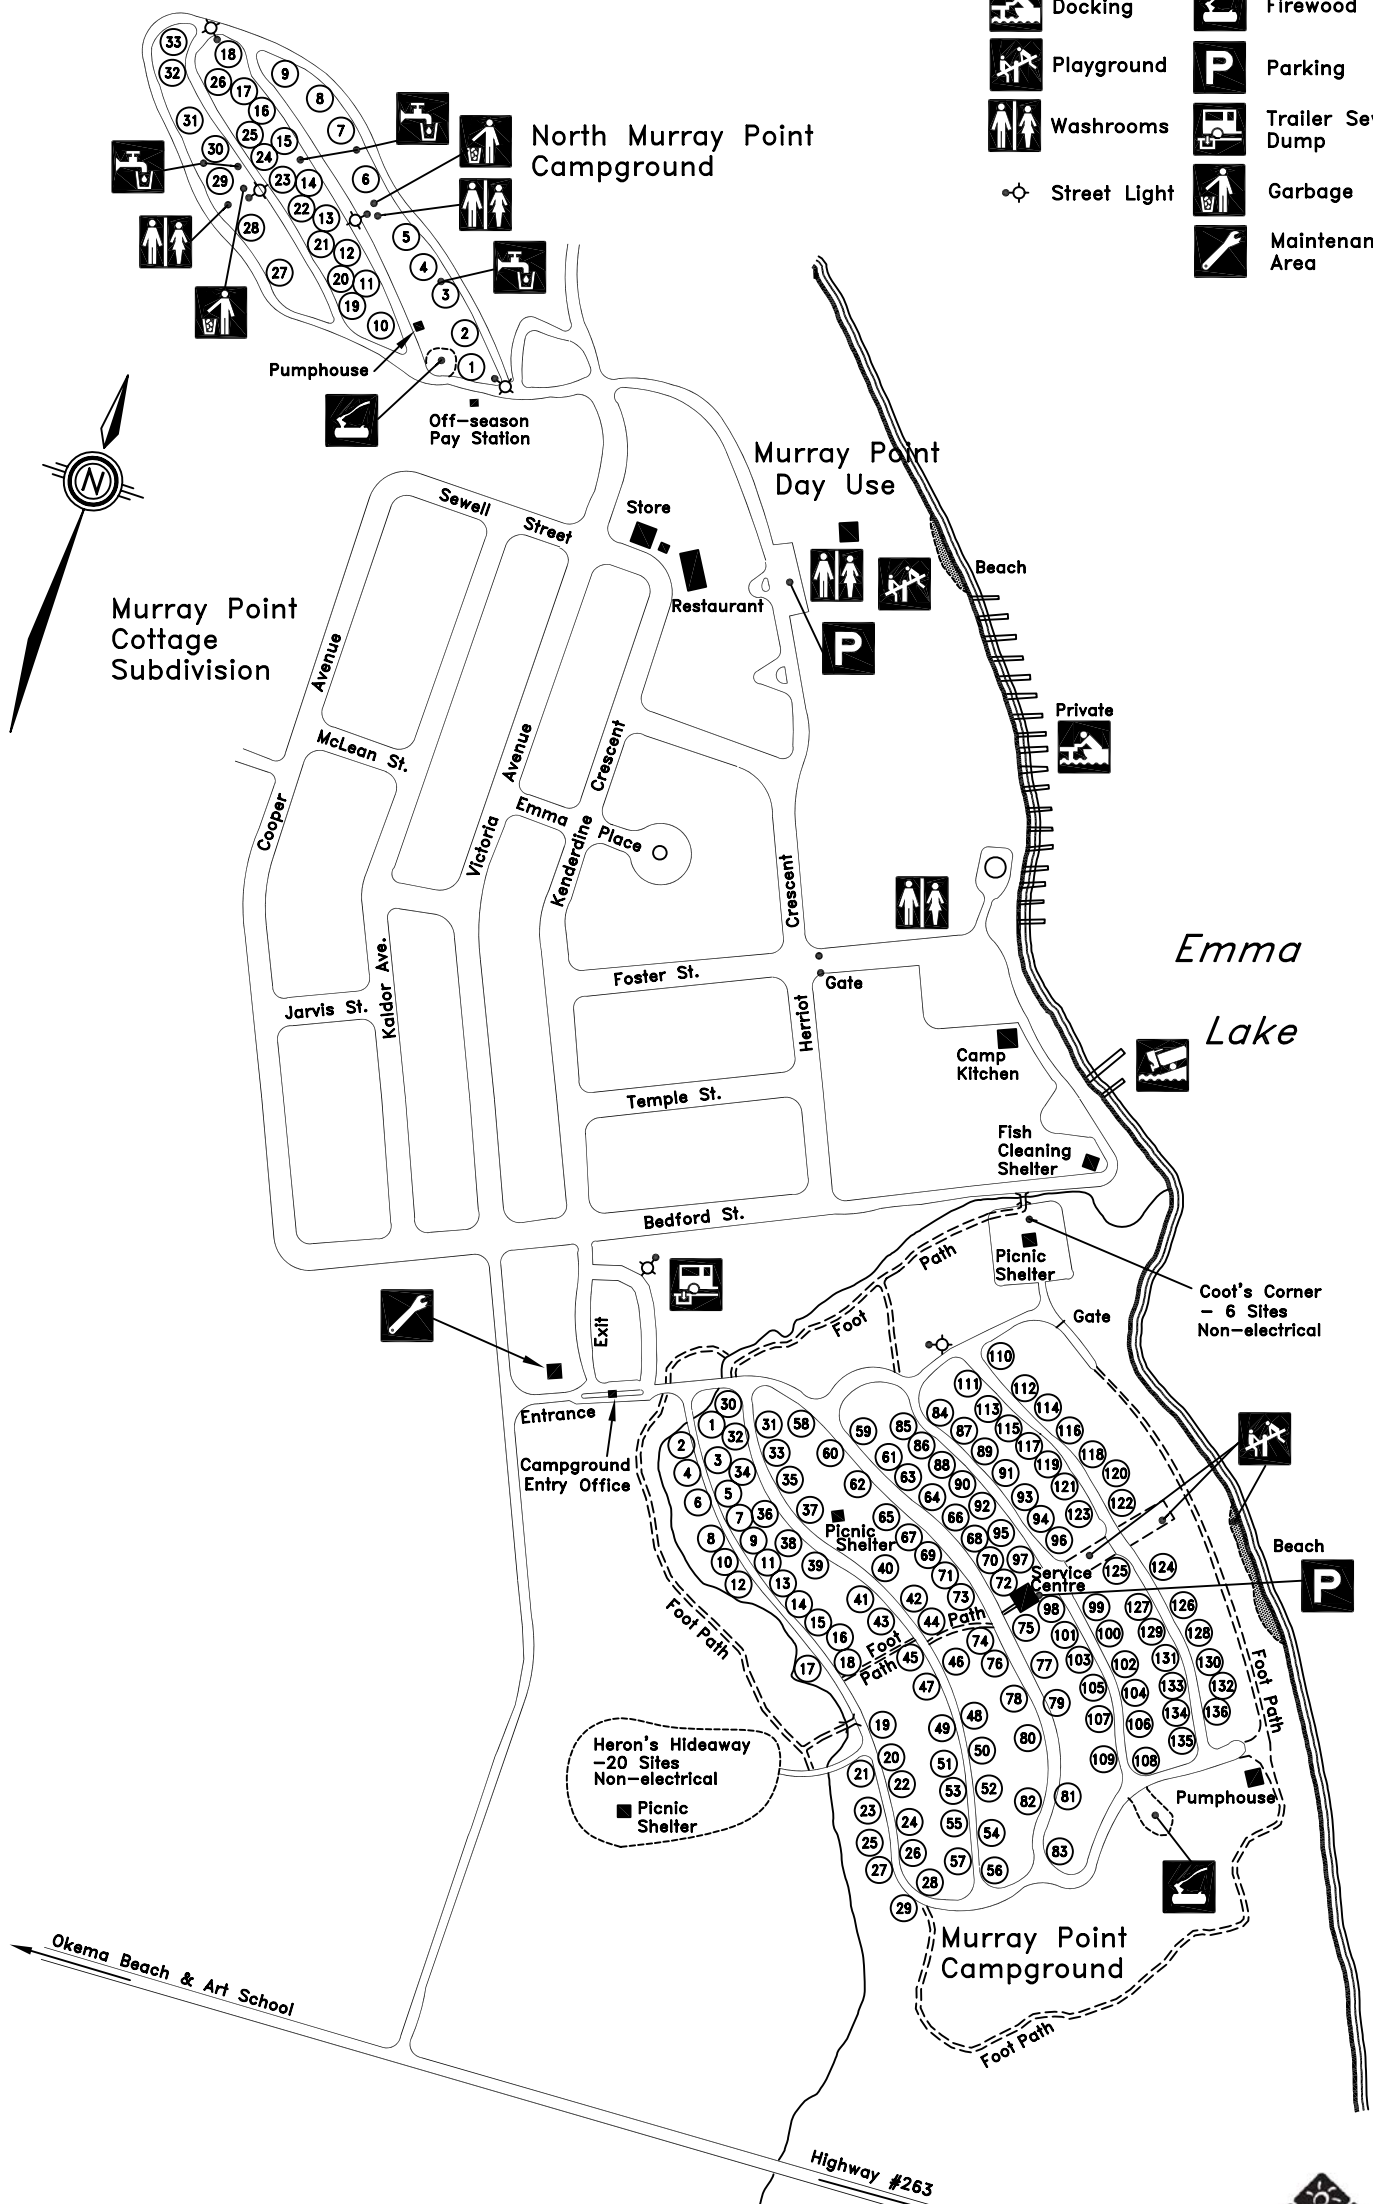

LEGEND

-  Boat Launch
-  Docking
-  Playground
-  Washrooms
-  Street Light
-  Water Point
-  Firewood
-  Parking
-  Trailer Sewage Dump
-  Garbage
-  Maintenance Area

GREAT BLUE HERON PROVINCIAL PARK
 MURRAY POINT CAMPGROUND – EMMA LAKE
www.saskparks.com