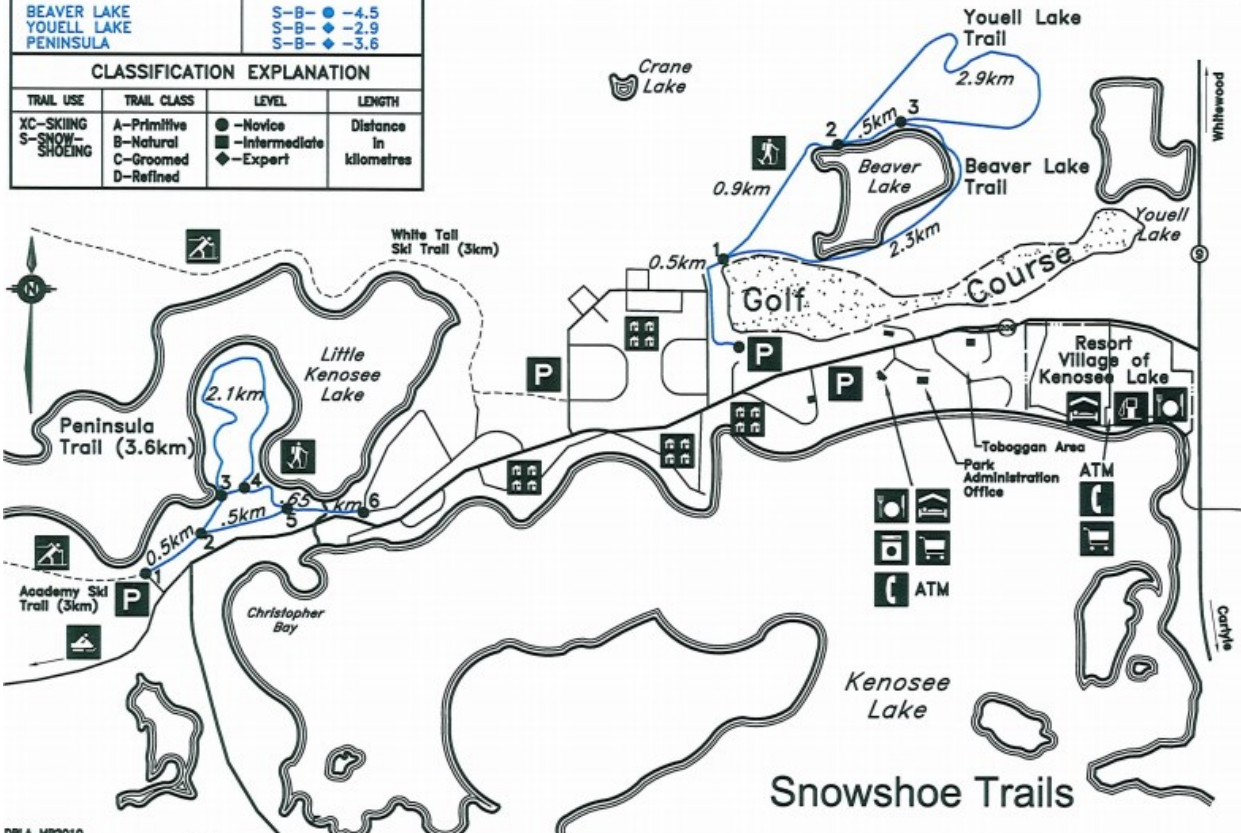

### Cross-country Ski Trails

MOOSE MOUNTAIN PROVINCIAL PARK WINTER TRAILS	
TRAIL	CLASSIFICATION
PIPELINE	XC-B-◆-3.5
ACADEMY	XC-C-●-4.0
SCOTT-RAY	XC-C-■-9.8
SCOTT-RAY ALTERNATIVE	XC-C-■-9.8
CORRAL LAKE	XC-C-■-5.2
JABE LAKE NORTH	XC-C-◆-6.2
STIRRUP LAKE	XC-C-◆-7.0
#4 TO #12	XC-C-◆-3.2
WHITETAIL	XC-C-◆-3.0
FISH CREEK CAMPGROUND (NIGHT SKIING)	XC-C-◆-3.0
BEAVER LAKE	S-B-●-4.5
YOUELL LAKE	S-B-◆-2.9
PENINSULA	S-B-◆-3.6

CLASSIFICATION EXPLANATION			
TRAIL USE	TRAIL CLASS	LEVEL	LENGTH
XC-SKIING	A-Primitive	●-Novice	Distance in kilometres
S-SNOW-SHOEING	B-Natural	■-Intermediate	
	C-Groomed	◆-Expert	
	D-Refined		

**LEGEND**

- Trail Route
- Caution
- Shelter and Toilets
- Distance between trail intersections

Snowshoeing	Parking	Grocery Store	Subdivision
Cross-country Skiing	Telephone	Food	
Snowmobiling	Accommodations	Gas or Diesel	

### Snowshoe Trails