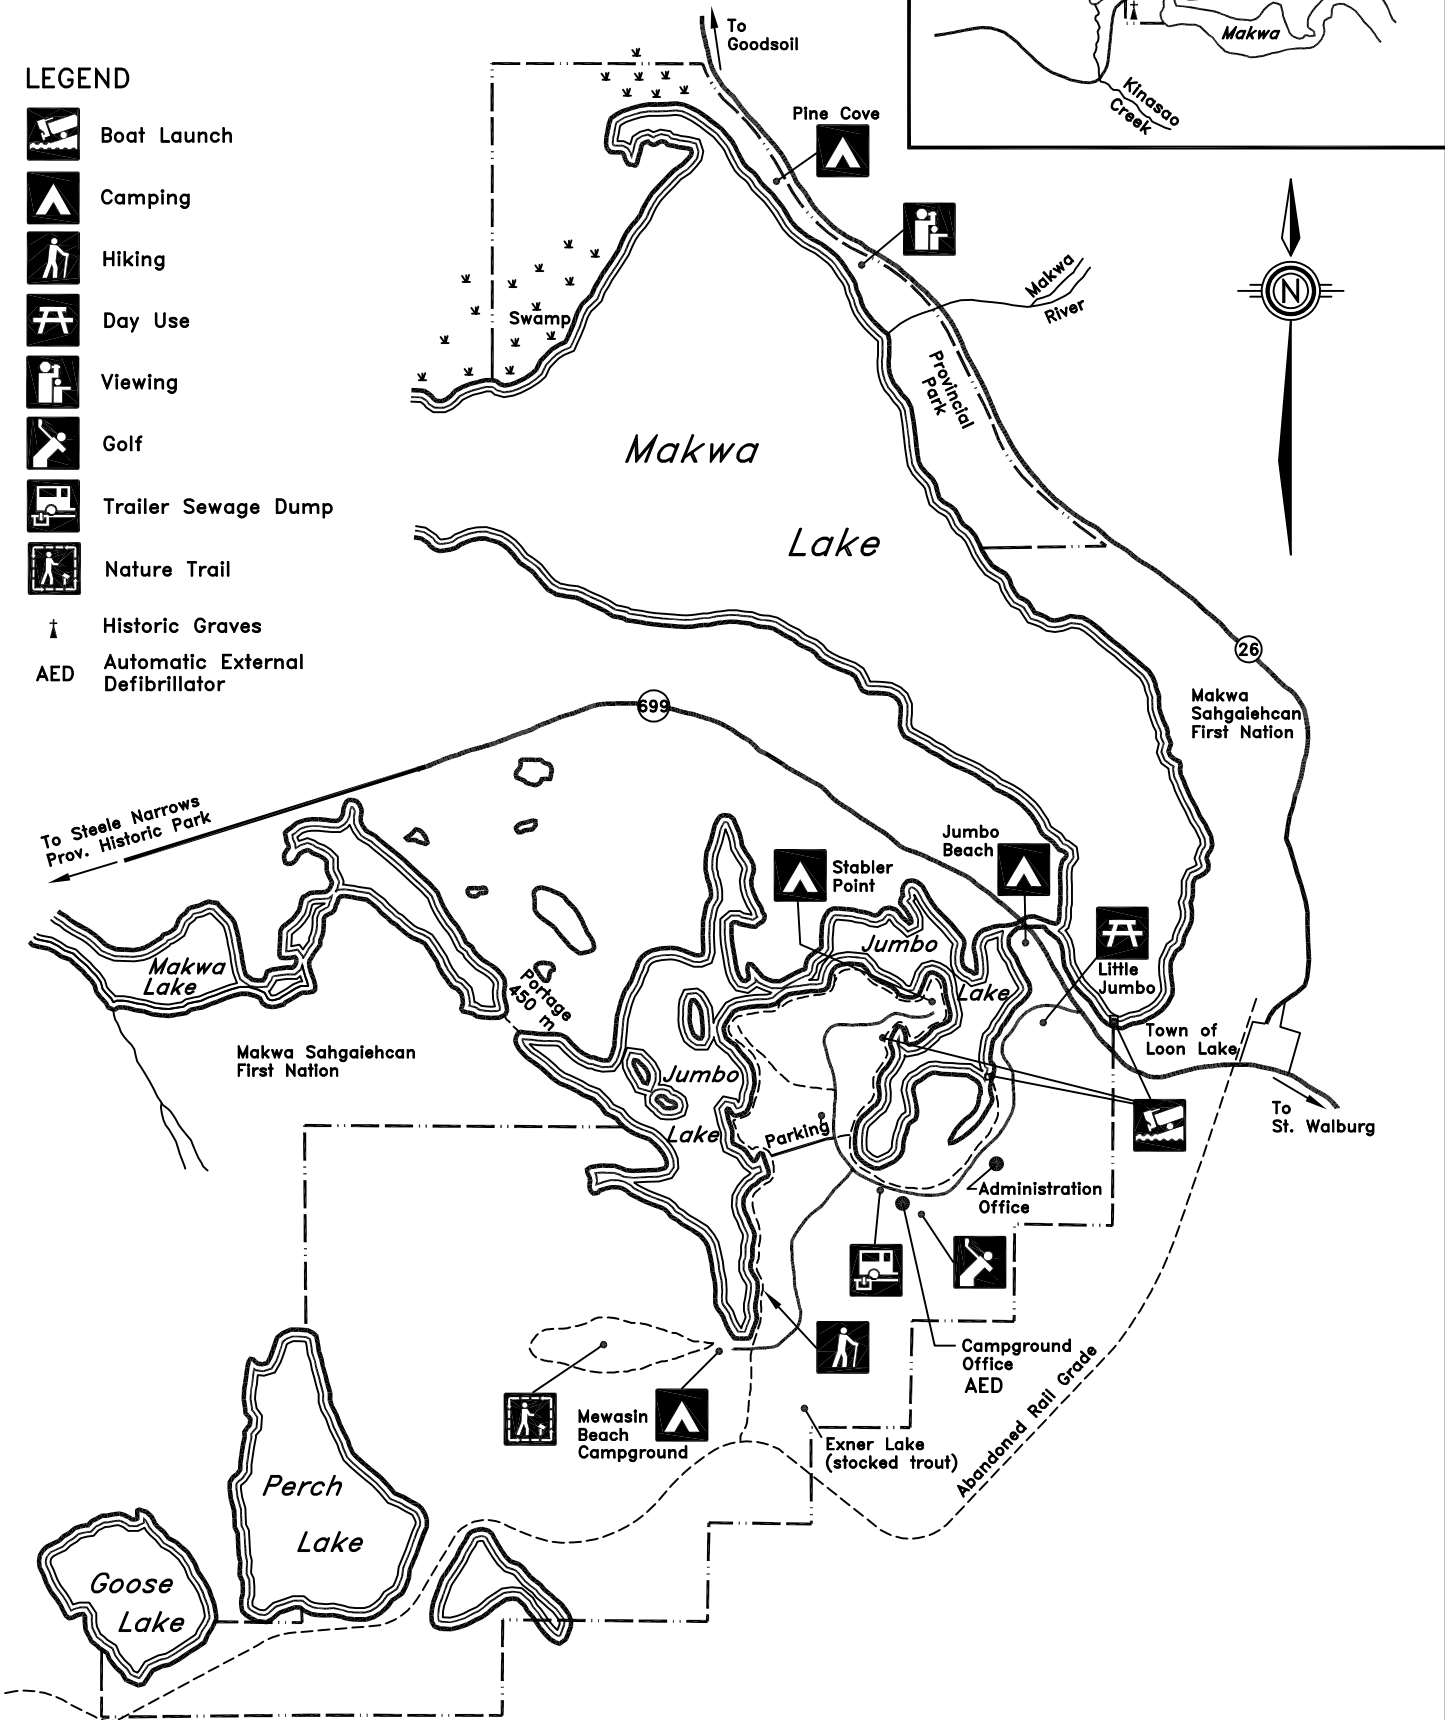

If you spot a forest fire call FIRE WATCH
 (toll free) 1-800-667-9660
 For PARK INFORMATION call 1-800-205-7070
 Monday - Friday, 8 am - 5 pm
 Call PARK WATCH 1-800-667-1788
 24 hours/day, to report disturbances,
 vandalism, wildlife or maintenance issues

Makwa Lake Provincial Park
 Administration Office:
 (306) 837-2410

LEGEND

-  Boat Launch
-  Camping
-  Hiking
-  Day Use
-  Viewing
-  Golf
-  Trailer Sewage Dump
-  Nature Trail
-  Historic Graves
-  AED Automatic External Defibrillator

MAKWA LAKE PROVINCIAL PARK
www.parks.saskatchewan.ca