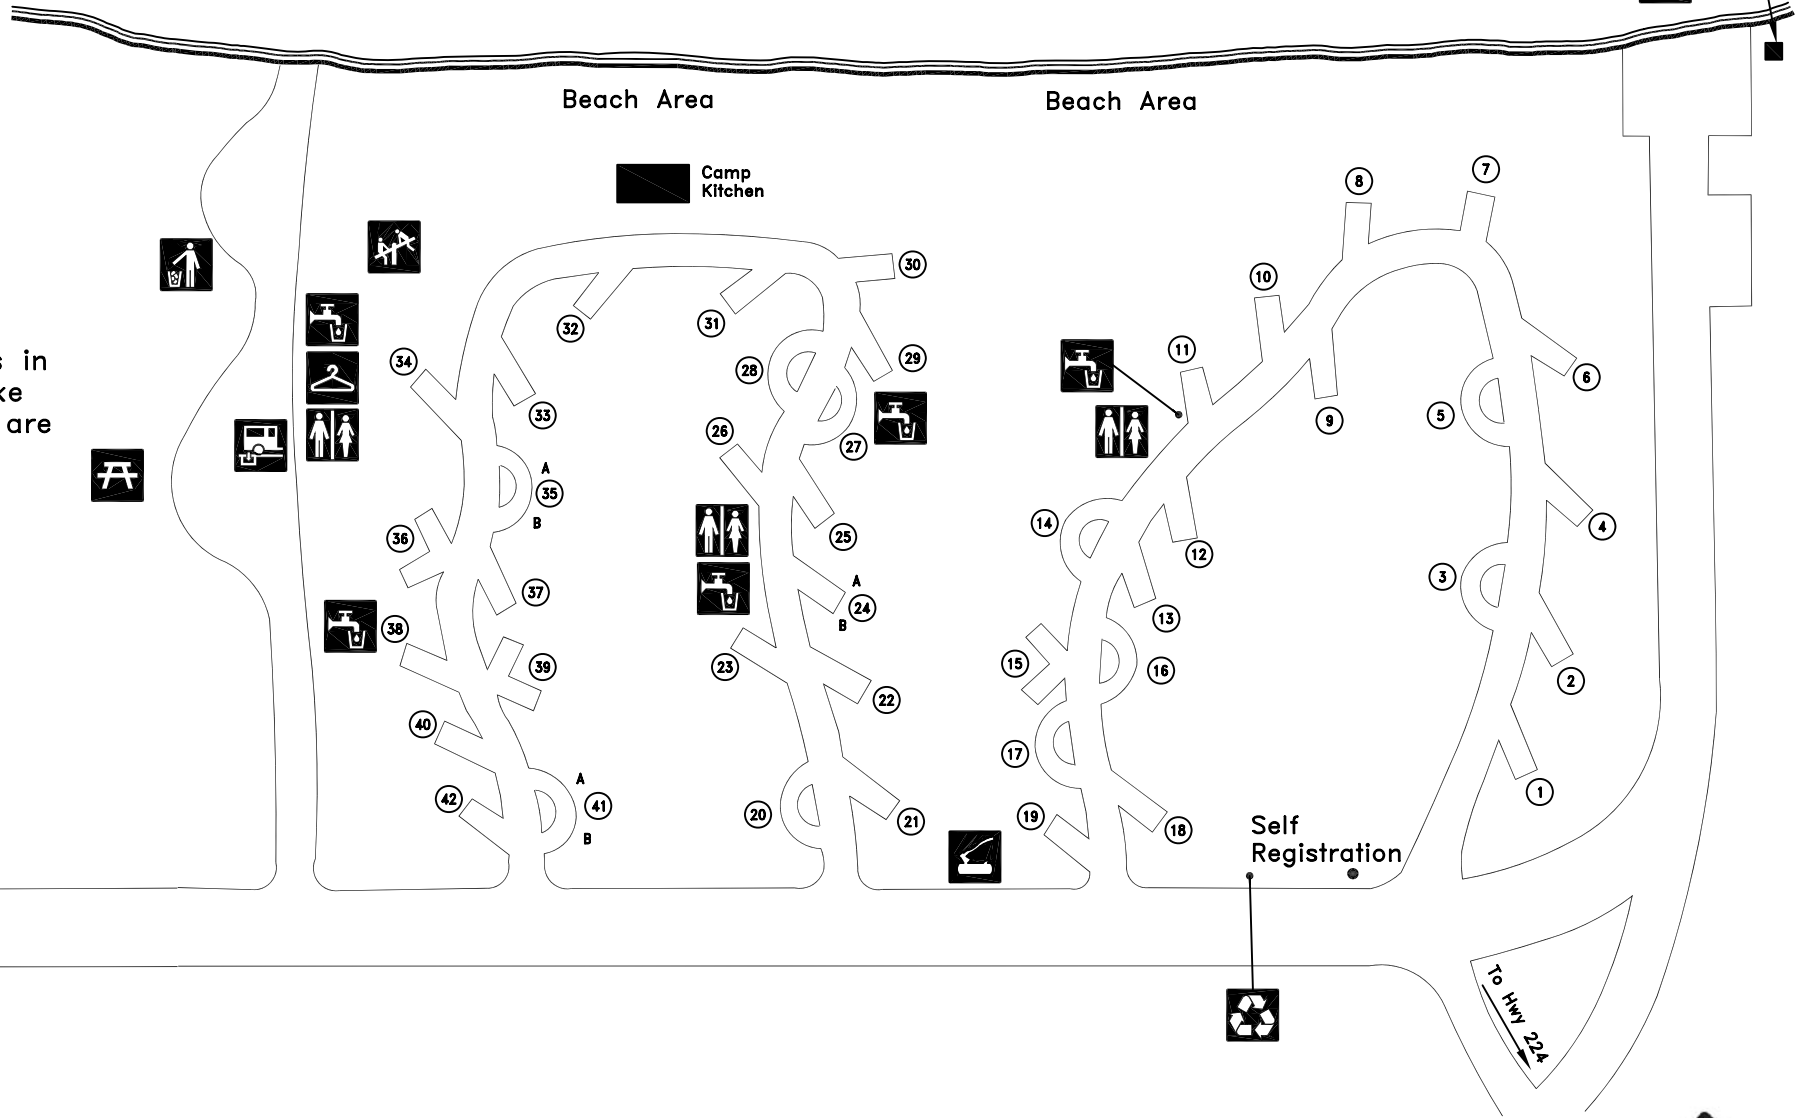

If you spot a forest fire CALL FIRE WATCH  
 (toll free) 1-800-667-9660  
 For PARK INFORMATION 1-800-205-7070  
 Monday-Friday, 8 a.m. - 5 p.m.  
 mid-May through August  
 For a PARK EMERGENCY 1-800-667-1788  
 24 hours/day, mid-May through August

# Matheson Lake

## LEGEND

-  Boat Launch
-  Picnic
-  Playground
-  Washrooms
-  Water Point
-  Garbage
-  Firewood
-  Trailer Sewage Dump
-  Change Room
-  Recycle

All campsites in  
 Matheson Lake  
 campground are  
 electrical

## MEADOW LAKE PROVINCIAL PARK MATHESON LAKE CAMPGROUND