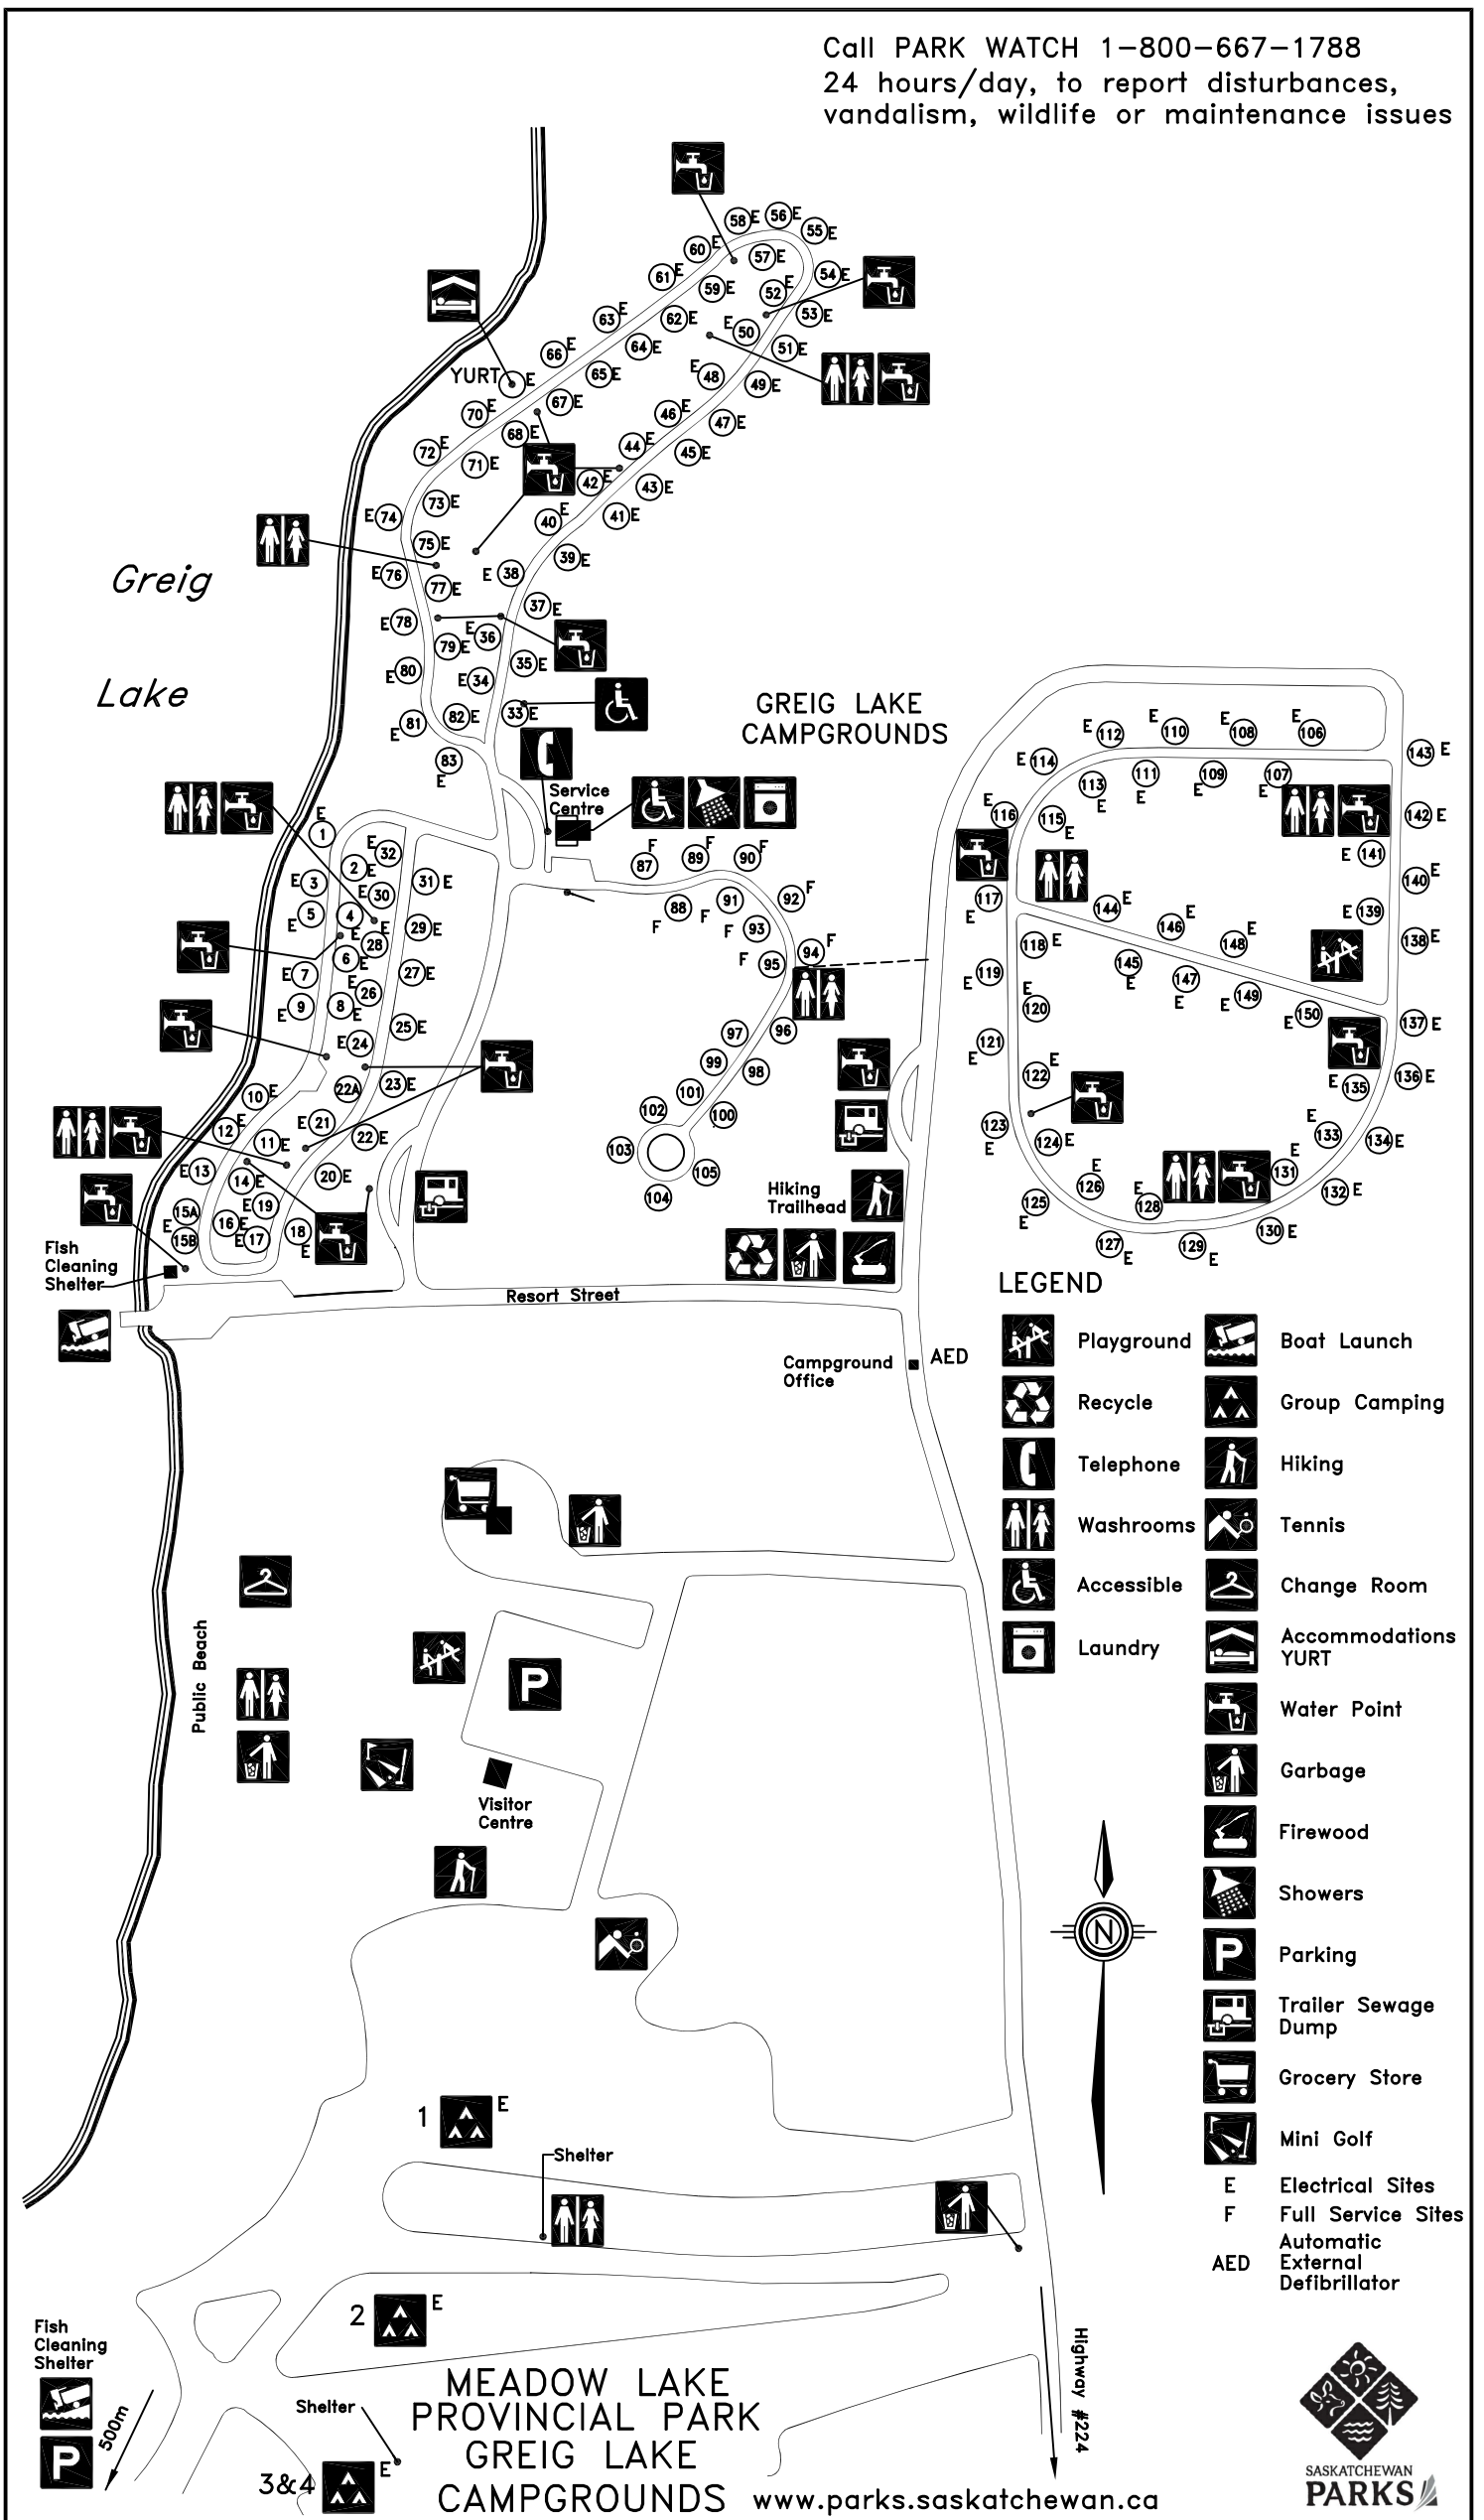

Call PARK WATCH 1-800-667-1788
 24 hours/day, to report disturbances,
 vandalism, wildlife or maintenance issues

LEGEND

- Playground
- Boat Launch
- Recycle
- Group Camping
- Telephone
- Hiking
- Washrooms
- Tennis
- Accessible
- Change Room
- Laundry
- Accommodations YURT
- Water Point
- Garbage
- Firewood
- Showers
- Parking
- Trailer Sewage Dump
- Grocery Store
- Mini Golf
- E Electrical Sites
- F Full Service Sites
- AED Automatic External Defibrillator

Highway #224

MEADOW LAKE
 PROVINCIAL PARK
 GREIG LAKE
 CAMPGROUNDS

www.parks.saskatchewan.ca