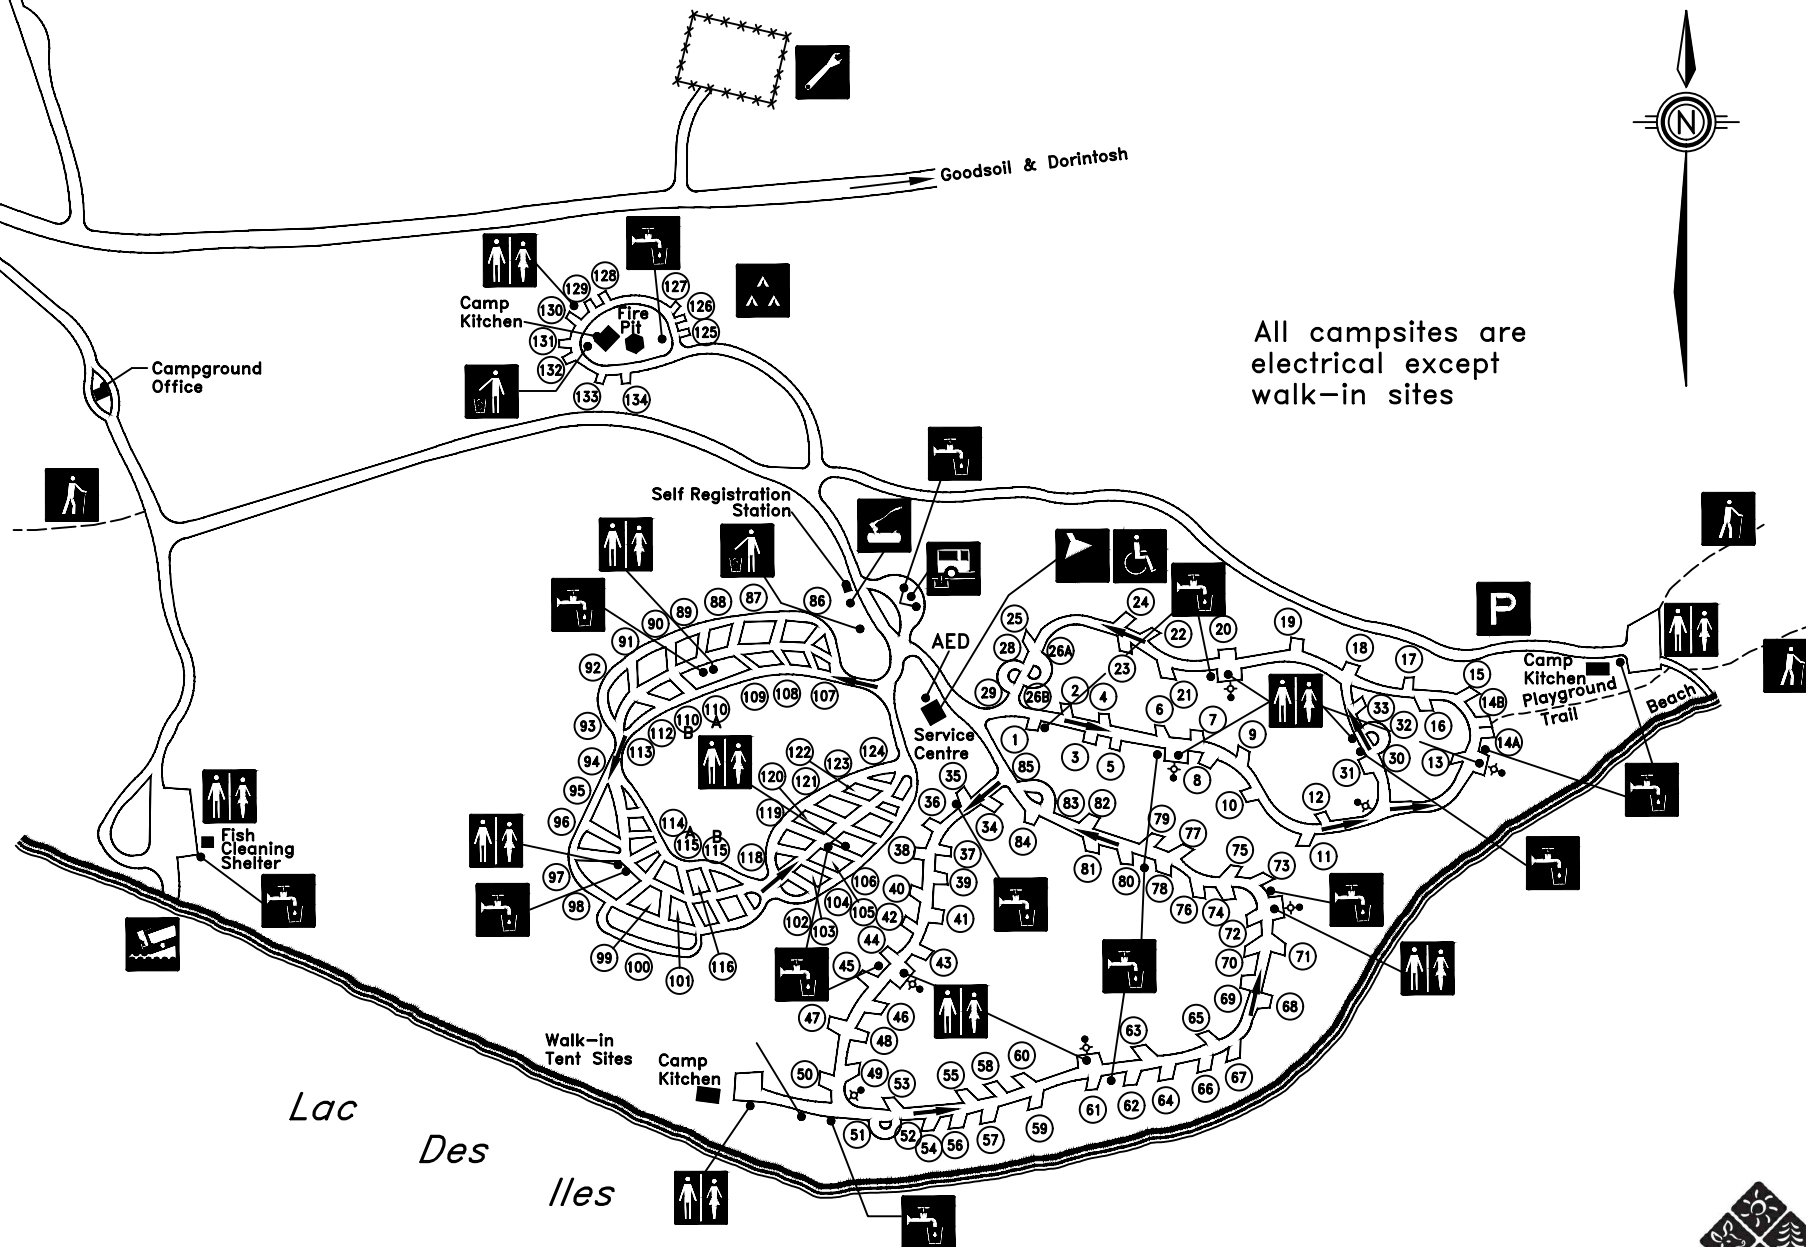

Johnston Lake

To Pierce Lake

Goodsoil & Dorintosh

LEGEND

-  Washrooms
-  Water Point
-  Firewood
-  Garbage
-  Trailer Sewage Dump
-  Boat Launch
-  Showers
-  Accessible
-  Group Camping
-  Hiking
-  Parking
-  Maintenance Area
-  One Way
-  Street Light
-  AED Automatic External Defibrillator

All campsites are electrical except walk-in sites

MEADOW LAKE PROVINCIAL PARK
LAC DES ILES – MURRAY DOELL CAMPGROUND