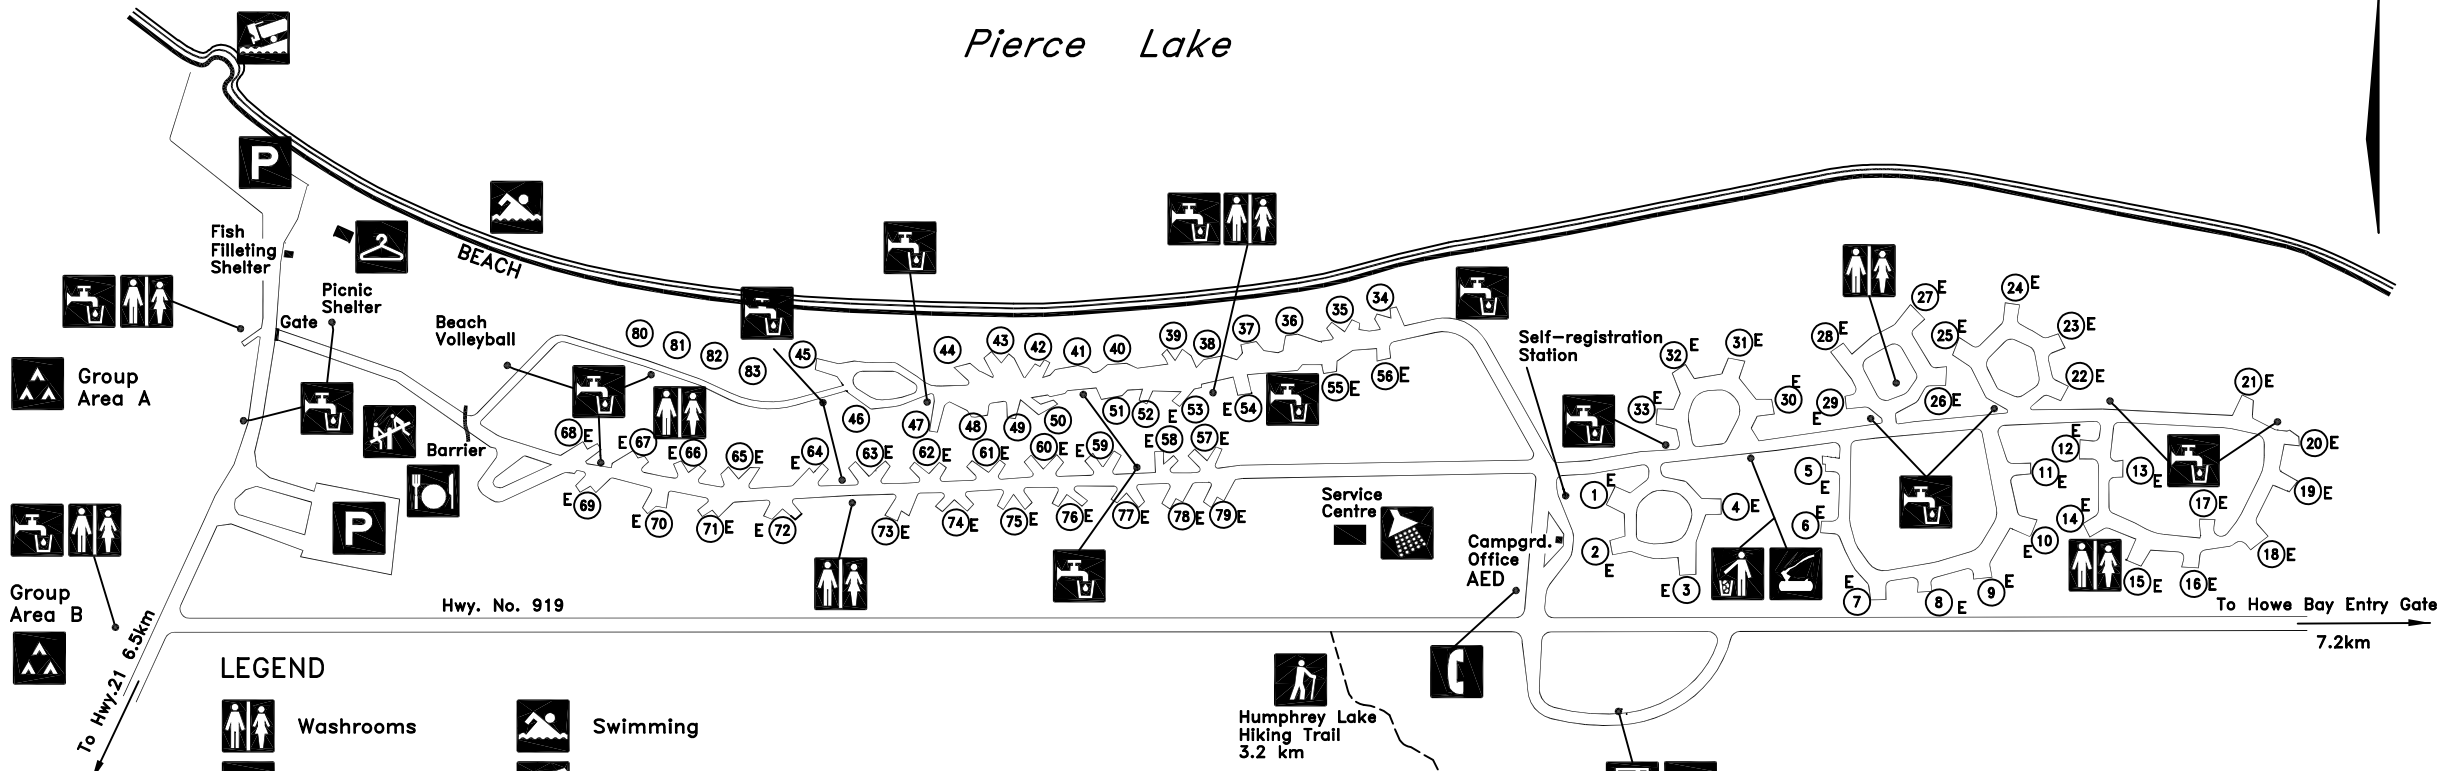

Pierce Lake

LEGEND

- | | | | |
|--|---------------------|------------|----------------------------------|
| | Washrooms | | Swimming |
| | Water Point | | Boat Launch |
| | Garbage | | Hiking |
| | Firewood | | Playground |
| | Telephone | | Change Room |
| | Parking | | Showers |
| | Trailer Sewage Dump | | Group Camping |
| | Concession | E | Electrified Sites |
| | | AED | Automatic External Defibrillator |

MEADOW LAKE PROVINCIAL PARK
 SANDY BEACH CAMPGROUND
www.parks.saskatchewan.ca

If you spot a forest fire call FIRE WATCH
 (toll free) 1-800-667-9660
 For PARK INFORMATION call 1-800-205-7070
 Monday - Friday, 8 am - 5 pm
 Call PARK WATCH 1-800-667-1788
 24 hours/day, to report disturbances,
 vandalism, wildlife or maintenance issues