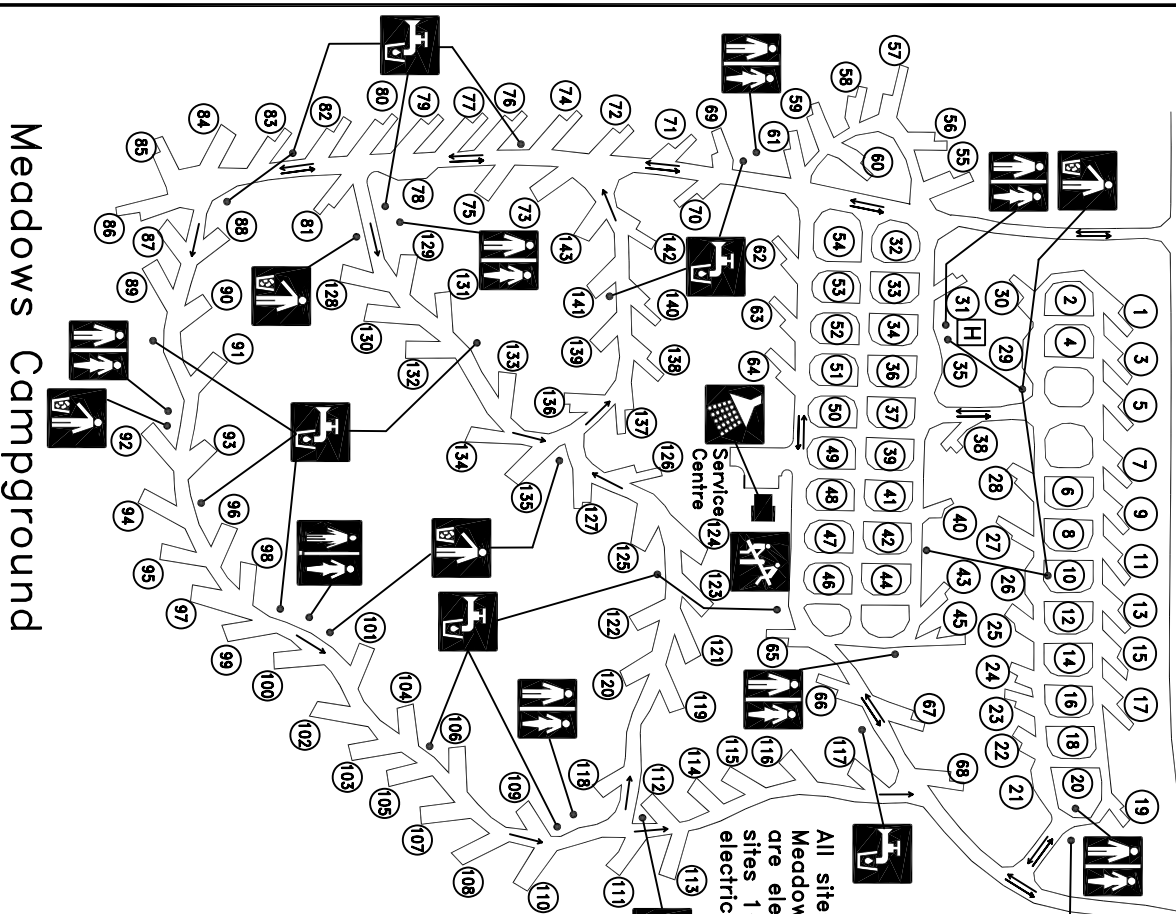

To Central Firewood Lot & Trailer Sewage Disposal
 Bald Butte Road
 To Core Area

All sites in Meadows Campground are electrical, and sites 1-54, 62, 63 & 64 are electrical with water hookup

- LEGEND**
- Playground
 - Washrooms
 - Water Point
 - Garbage
 - Showers
 - Full Service Hookup Sites
 - Campground Host

All sites in Terrace Campground are electrical

All sites in Rainbow Campground are electrical

Entrance
 Re-forestation Area
 Rainbow Campground

Meadows Campground

Terrace Campground

CYPRESS HILLS INTERPROVINCIAL PARK
 CAMPGROUNDS
 www.saskparks.net