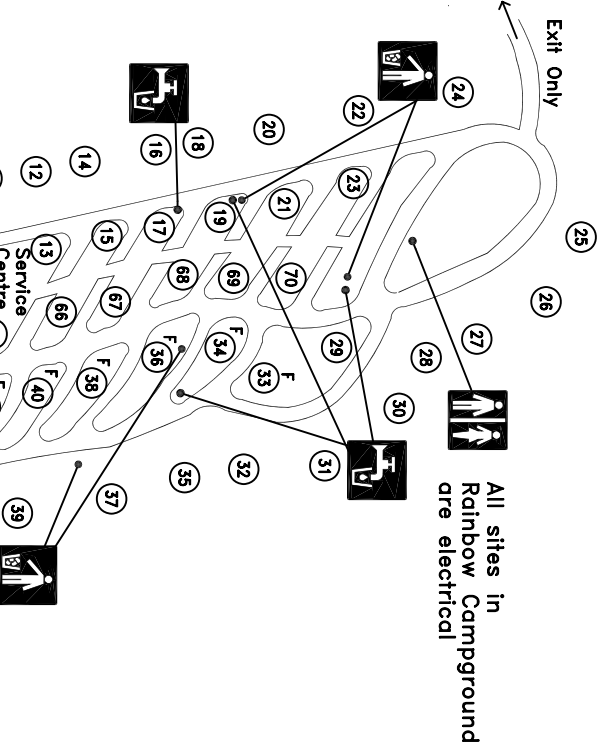

To Central Firewood Lot & Trailer Sewage Disposal
 Bald Butte Road
 To Core Area

All sites in Meadows Campground are electrical, and sites 1-54, 62, 63 & 64 are electrical with water hookup

- LEGEND**
- Playground
 - Washrooms
 - Water Point
 - Garbage
 - Showers
 - Full Service Hookup Sites
 - Campground Host

All sites in Terrace Campground are electrical

All sites in Rainbow Campground are electrical

Entrance
 Re-forestation Area
 Rainbow Campground

Meadows Campground

Terrace Campground

CYPRESS HILLS INTERPROVINCIAL PARK
 CAMPGROUNDS
 www.saskparks.net