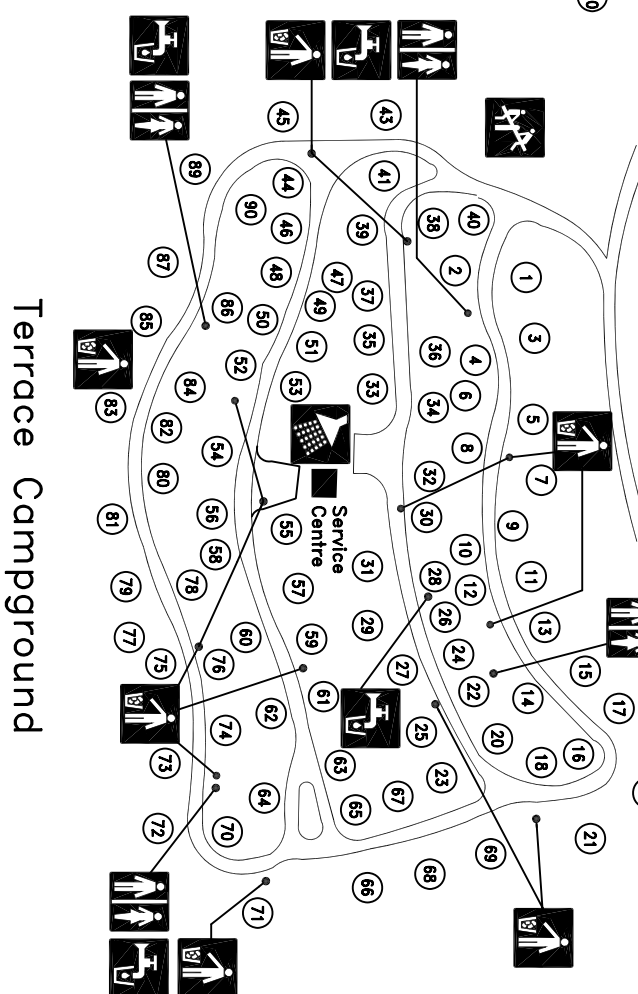

To Central Firewood Lot & Trailer Sewage Disposal
 Bald Butte Road
 To Core Area

All sites in Meadows Campground are electrical, and sites 1-54, 62, 63 & 64 are electrical with water hookup

- LEGEND**
- Playground
 - Washrooms
 - Water Point
 - Garbage
 - Showers
 - Full Service Hookup Sites
 - Campground Host

All sites in Terrace Campground are electrical

All sites in Rainbow Campground are electrical

Entrance
 Re-forestation Area
 Rainbow Campground

Meadows Campground

Terrace Campground

CYPRESS HILLS INTERPROVINCIAL PARK
 CAMPGROUNDS
 www.saskparks.net