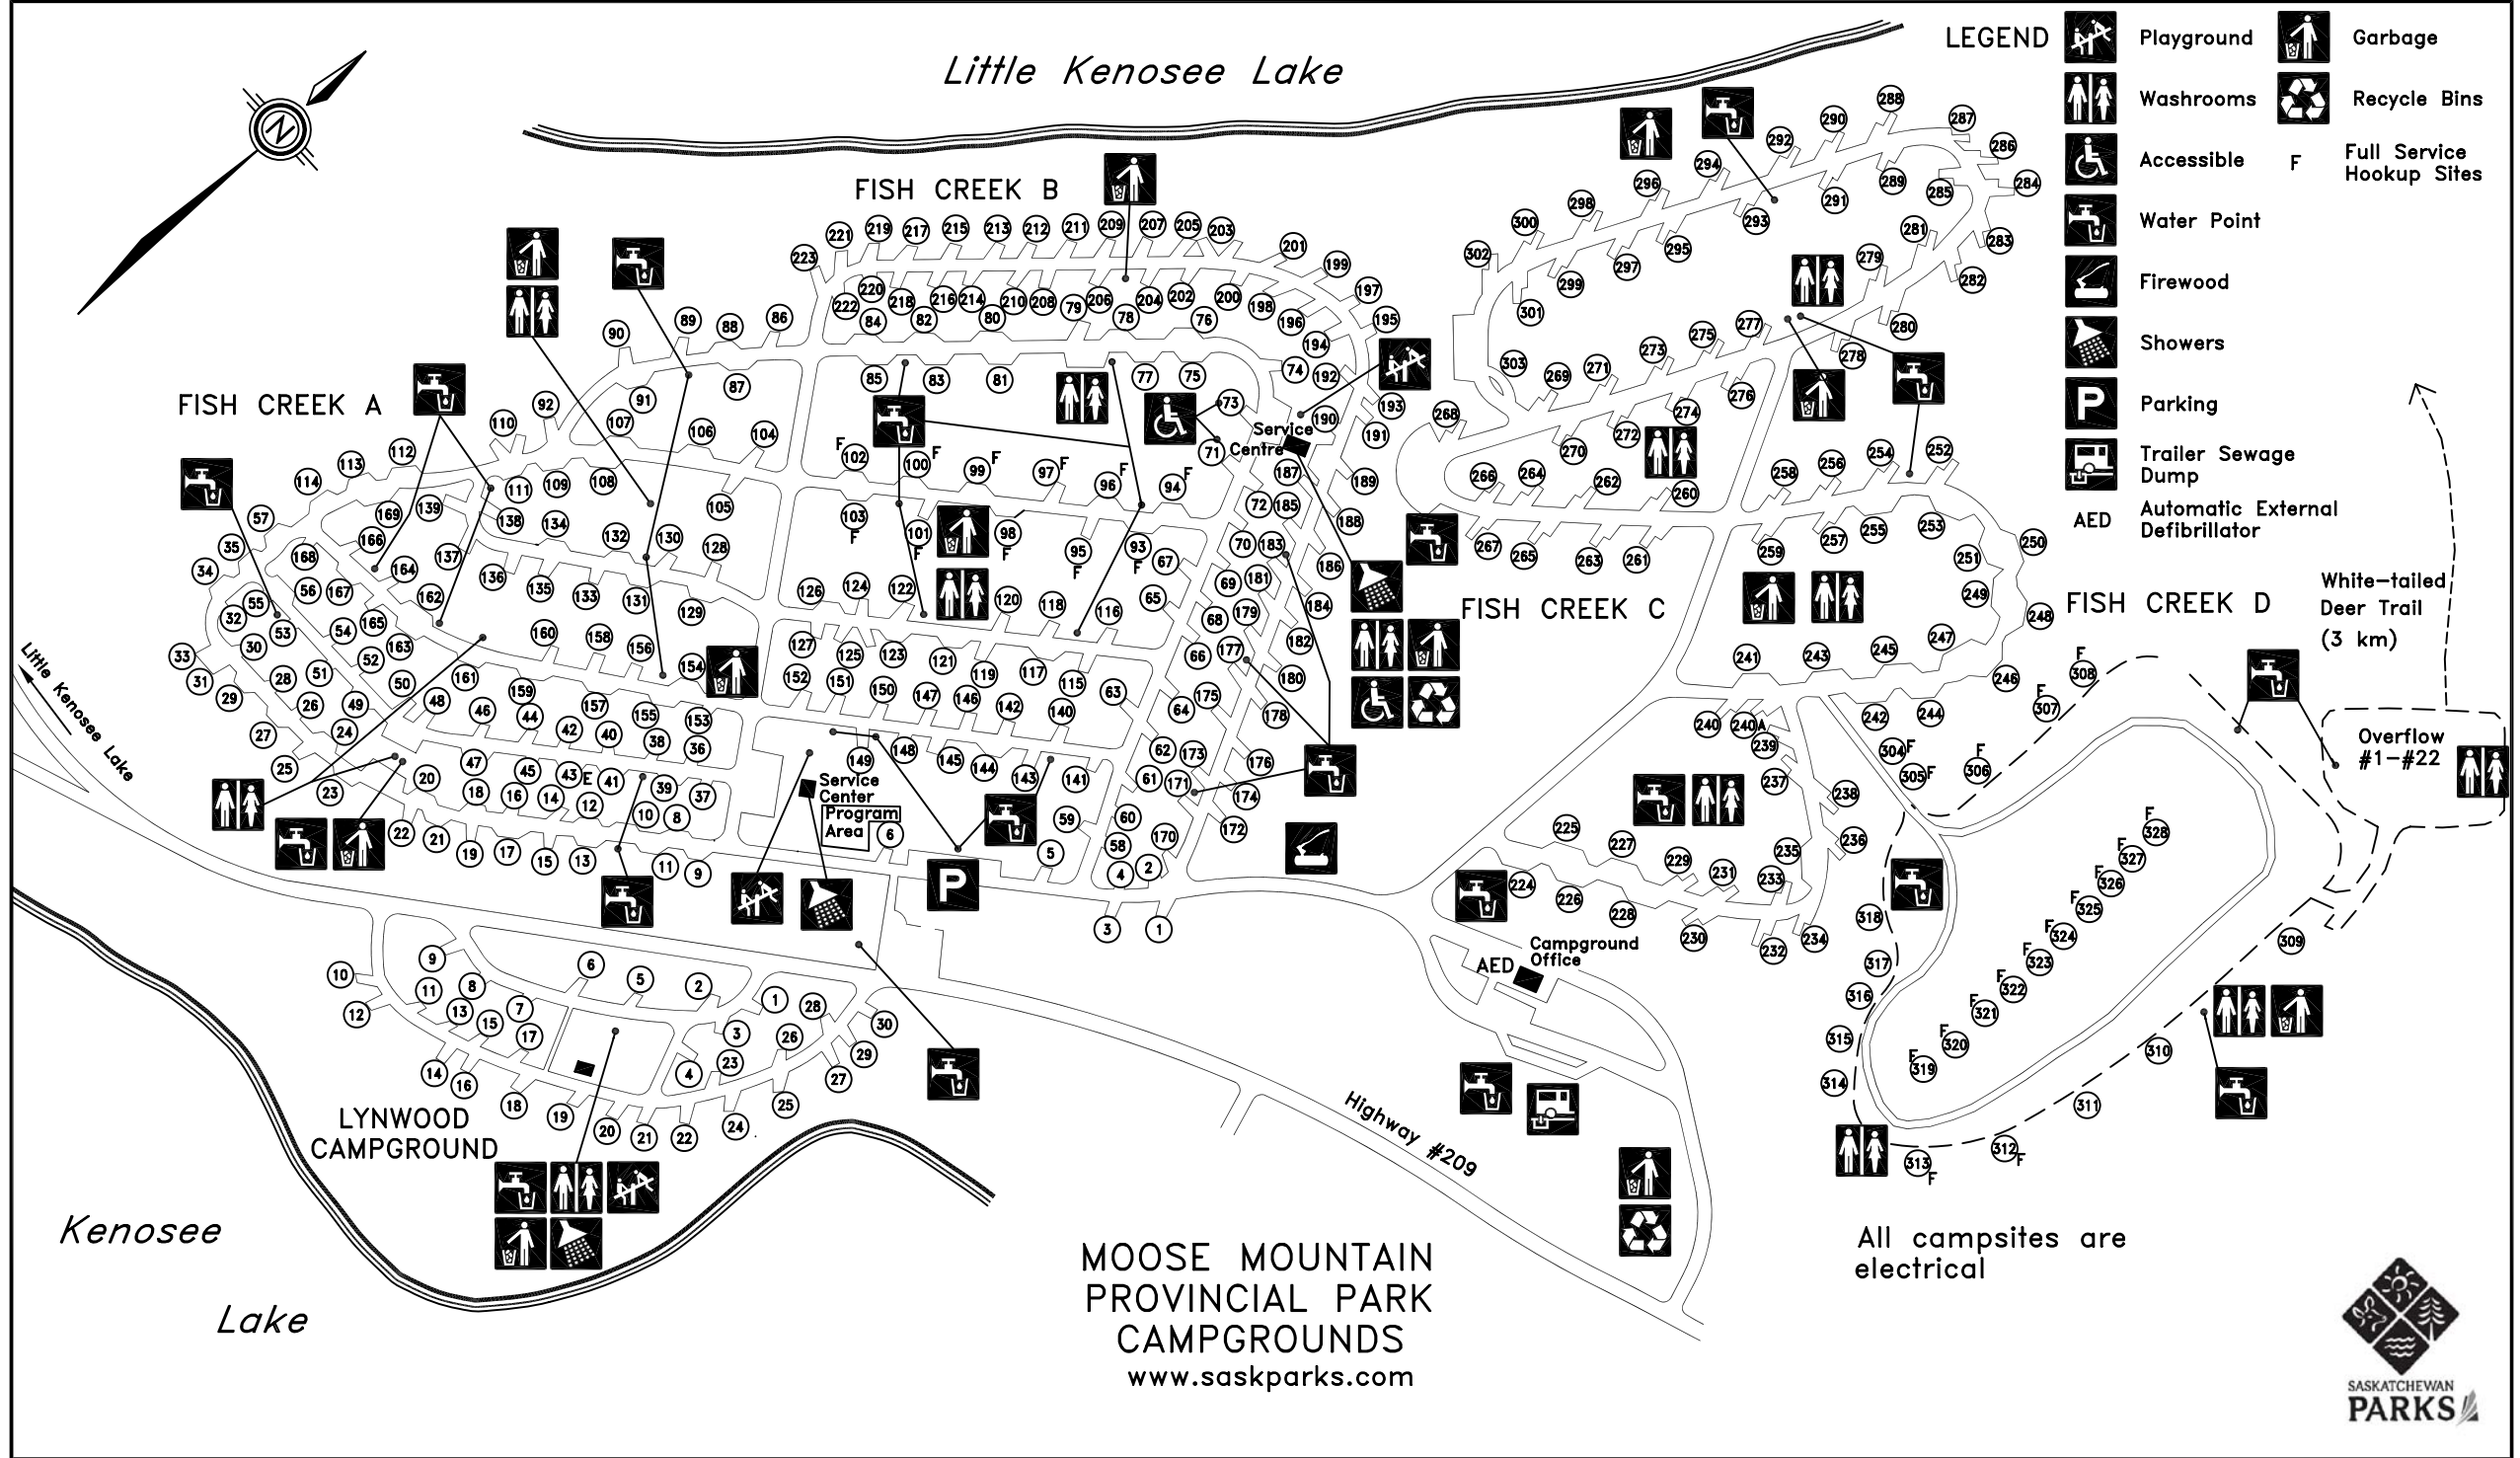

Little Kenosee Lake

LEGEND

-  Playground
-  Washrooms
-  Accessible
-  Water Point
-  Firewood
-  Showers
-  Parking
-  Trailer Sewage Dump
-  AED Automatic External Defibrillator
-  Garbage
-  Recycle Bins
-  F Full Service Hookup Sites

**MOOSE MOUNTAIN
PROVINCIAL PARK
CAMPGROUNDS**
www.saskparks.com

All campsites are electrical