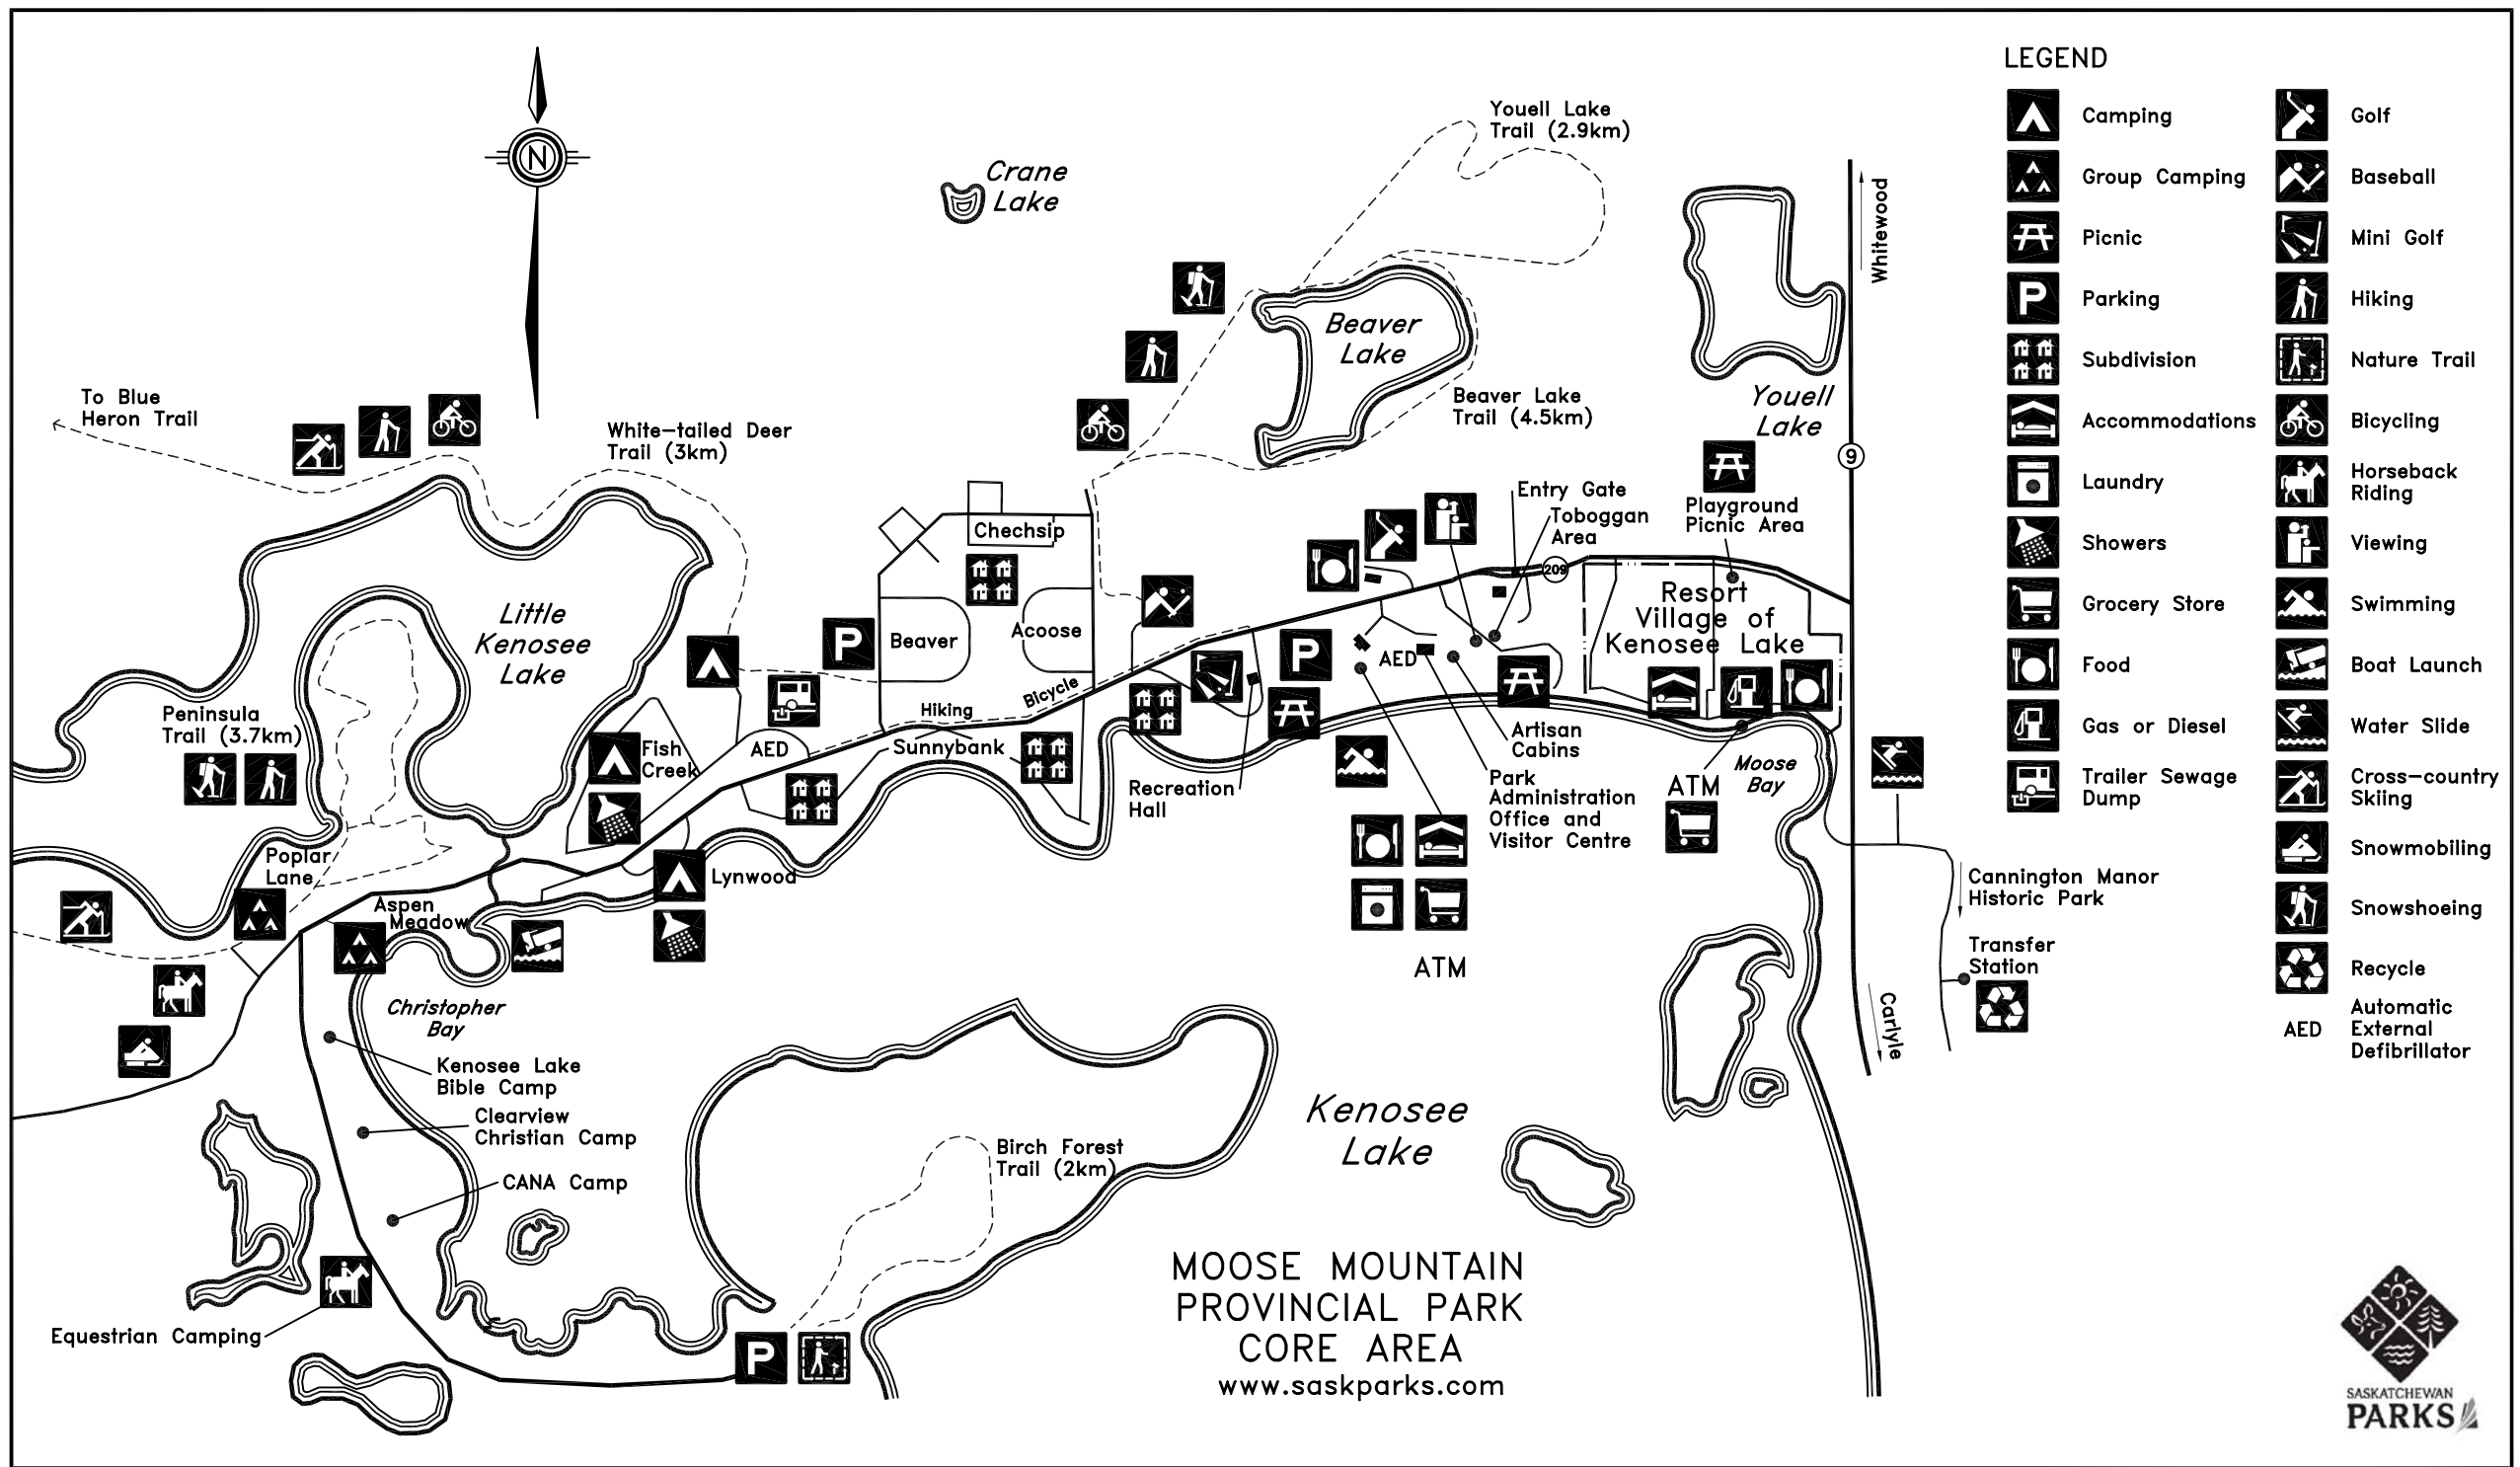

LEGEND

- | | | | |
|--|---------------------|--|----------------------------------|
| | Camping | | Golf |
| | Group Camping | | Baseball |
| | Picnic | | Mini Golf |
| | Parking | | Hiking |
| | Subdivision | | Nature Trail |
| | Accommodations | | Bicycling |
| | Laundry | | Horseback Riding |
| | Showers | | Viewing |
| | Grocery Store | | Swimming |
| | Food | | Boat Launch |
| | Gas or Diesel | | Water Slide |
| | Trailer Sewage Dump | | Cross-country Skiing |
| | | | Snowmobiling |
| | | | Snowshoeing |
| | | | Recycle |
| | | | Automatic External Defibrillator |

MOOSE MOUNTAIN
PROVINCIAL PARK
CORE AREA
www.saskparks.com