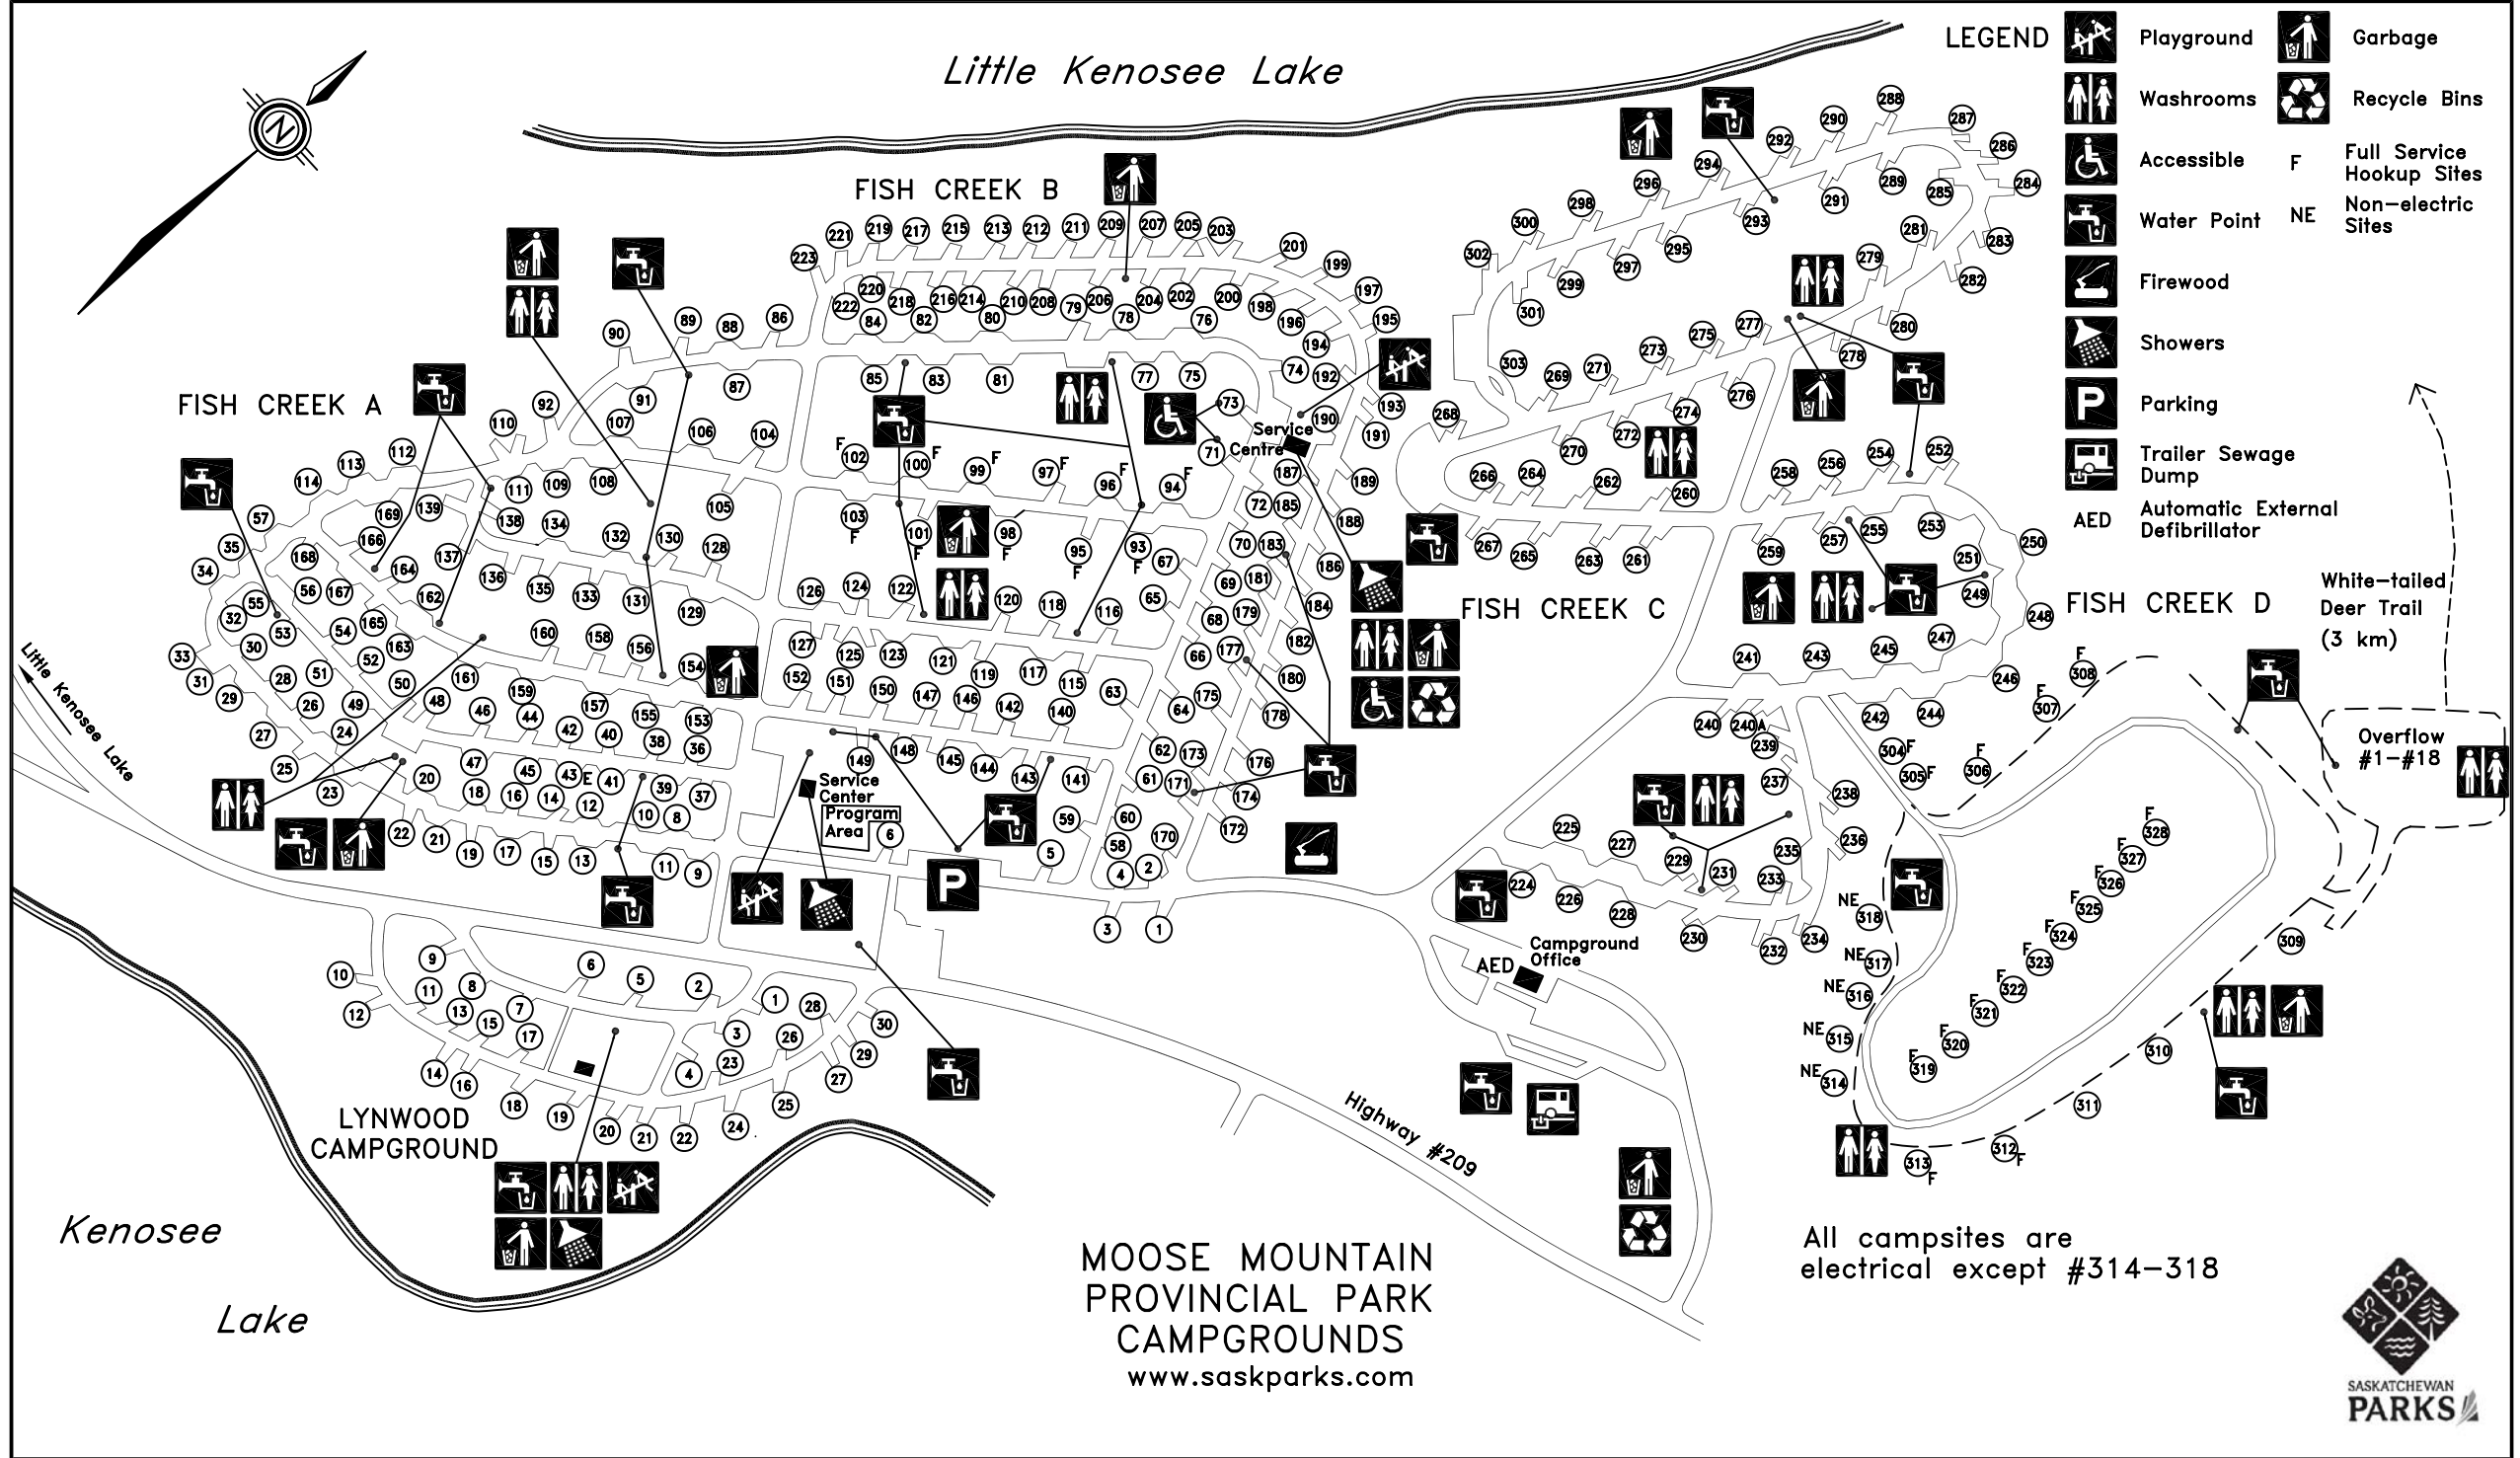

Little Kenosee Lake

LEGEND

-  Playground
-  Washrooms
-  Accessible
-  Water Point
-  Firewood
-  Showers
-  Parking
-  Trailer Sewage Dump
-  AED
-  Garbage
-  Recycle Bins
-  F Full Service Hookup Sites
-  NE Non-electric Sites

**MOOSE MOUNTAIN
PROVINCIAL PARK
CAMPGROUNDS**
www.saskparks.com

All campsites are electrical except #314-318