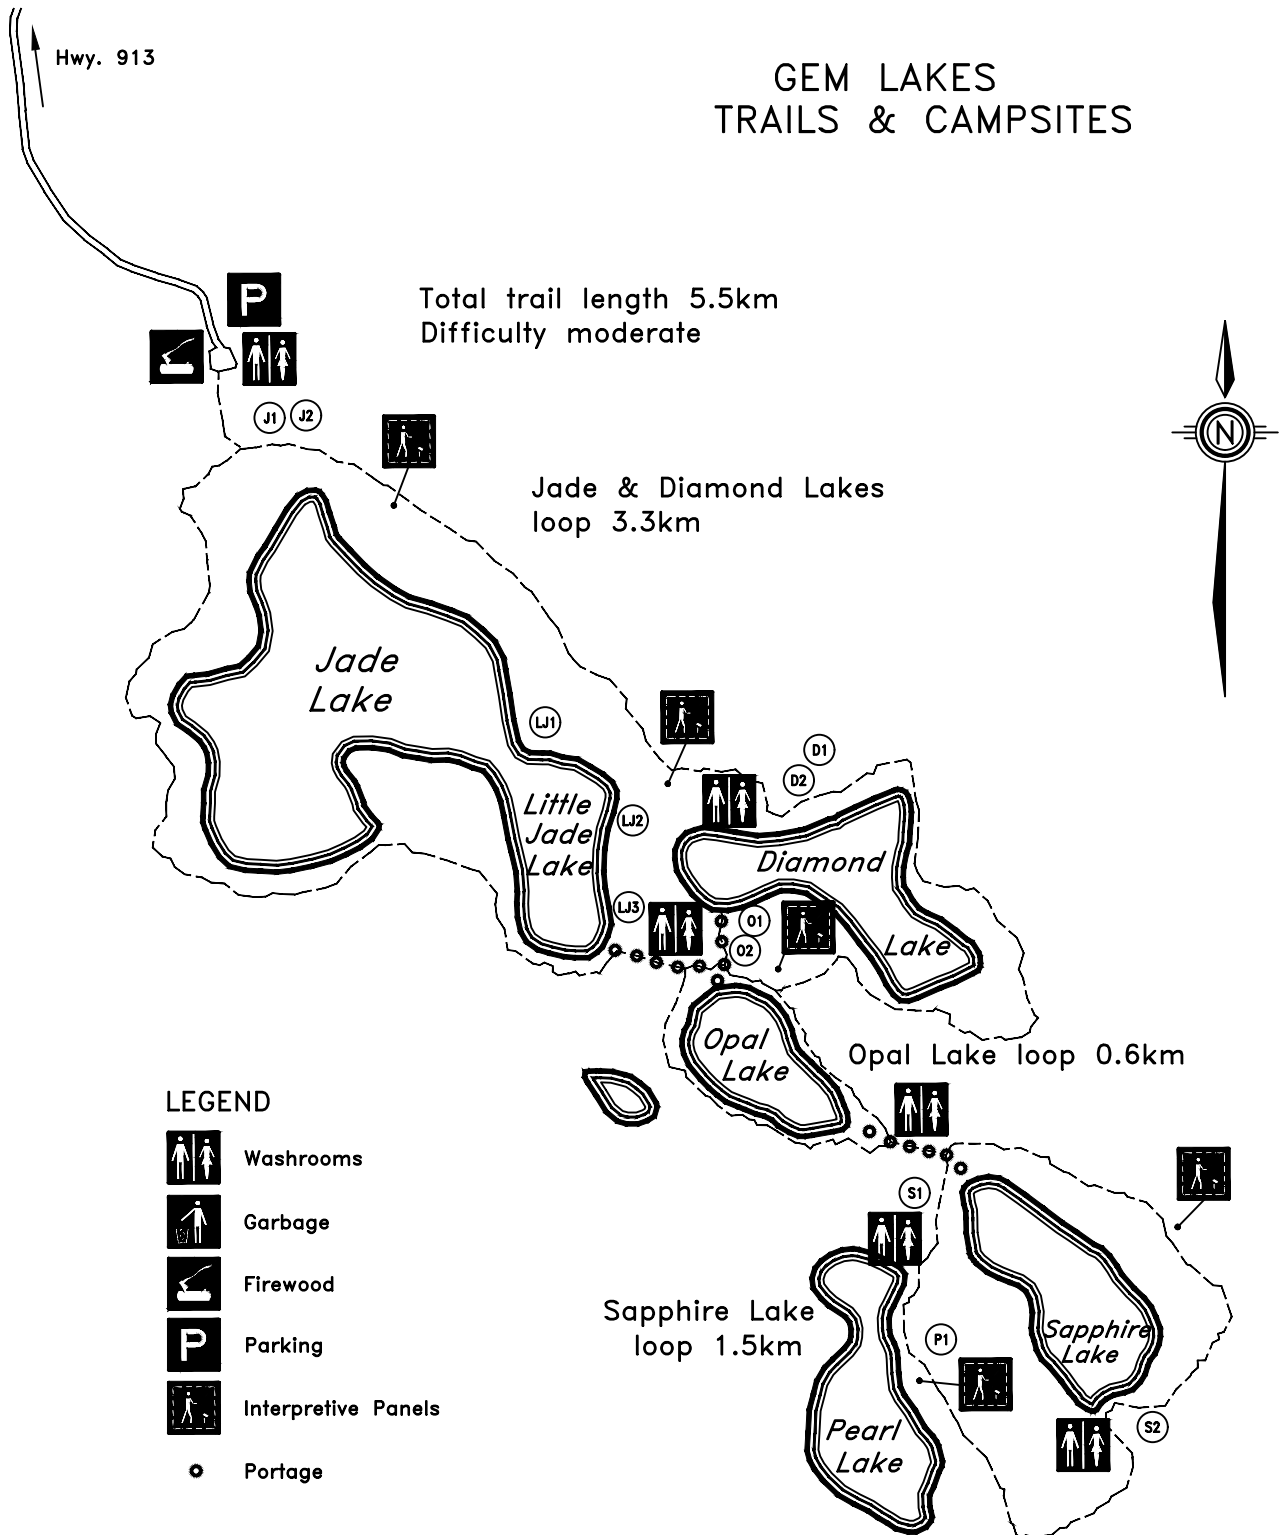

LOST ECHO LAKE  
CAMPGROUND

GEM LAKES  
TRAILS & CAMPSITES

NARROW HILLS PROVINCIAL PARK  
GEM LAKES & LOST ECHO LAKE  
[www.parks.saskatchewan.ca](http://www.parks.saskatchewan.ca)