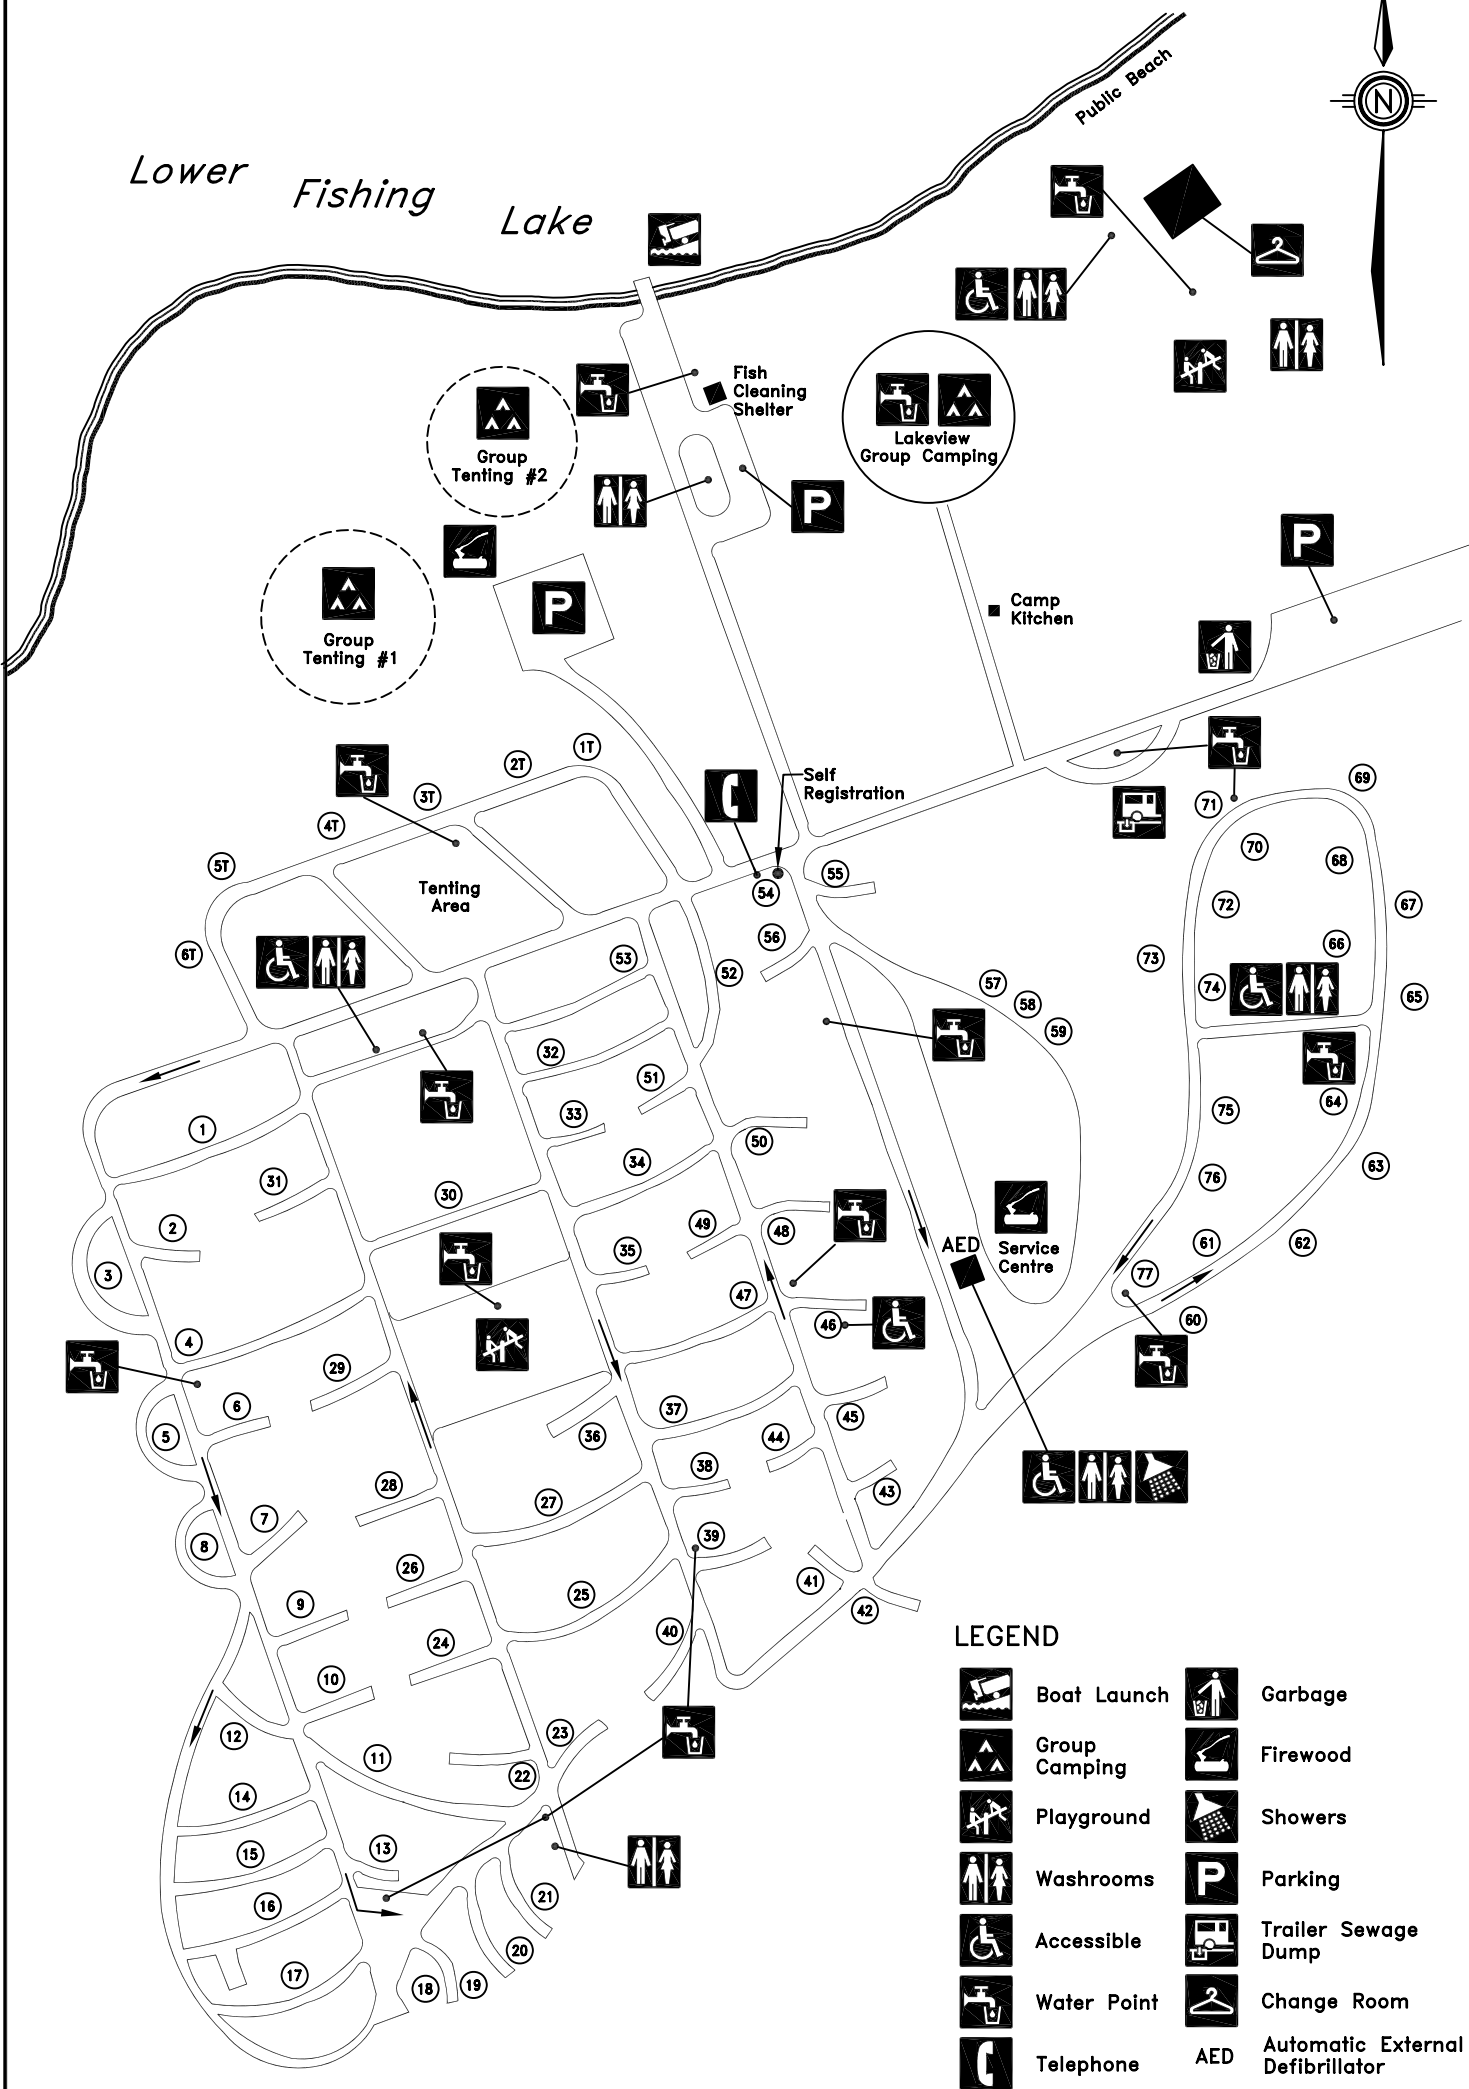

Lower Fishing Lake

LEGEND

- | | | | |
|--|---------------|--|--------------------------------------|
| | Boat Launch | | Garbage |
| | Group Camping | | Firewood |
| | Playground | | Showers |
| | Washrooms | | Parking |
| | Accessible | | Trailer Sewage Dump |
| | Water Point | | Change Room |
| | Telephone | | AED Automatic External Defibrillator |

NARROW HILLS PROVINCIAL PARK
 LOWER FISHING LAKE CAMPGROUND
www.saskparks.com