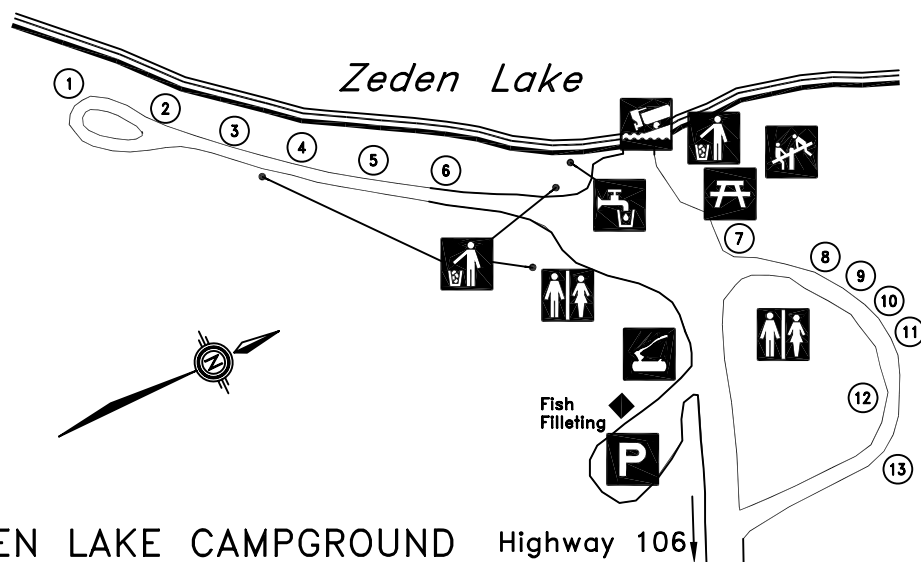

If you spot a forest fire CALL FIRE WATCH
 (toll free) 1-800-667-9660
 For PARK INFORMATION 1-800-205-7070
 Monday-Friday, 8 a.m. - 5 p.m.
 mid-May through August
 For a PARK EMERGENCY 1-800-667-1788
 24 hours/day, mid-May through August

Narrow Hills Provincial Park
 Visitor Reception Centre
 (306) 426-2622

LEGEND

- | | | | |
|--|-------------|--|------------|
| | Boat Launch | | Garbage |
| | Washrooms | | Firewood |
| | Water Point | | Playground |
| | Picnic Area | | Parking |

ZEDEN LAKE CAMPGROUND Highway 106

**NARROW HILLS PROVINCIAL PARK
 SATELLITE CAMPGROUNDS**

www.saskparks.net