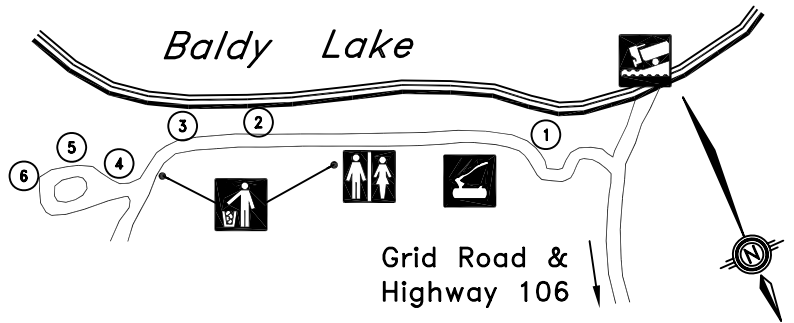

Narrow Hills Provincial Park
 Visitor Reception Centre
 (306) 426-2622

LEGEND

- | | | | |
|--|-------------|--|------------|
| | Boat Launch | | Garbage |
| | Washrooms | | Firewood |
| | Water Point | | Playground |
| | Picnic Area | | Parking |