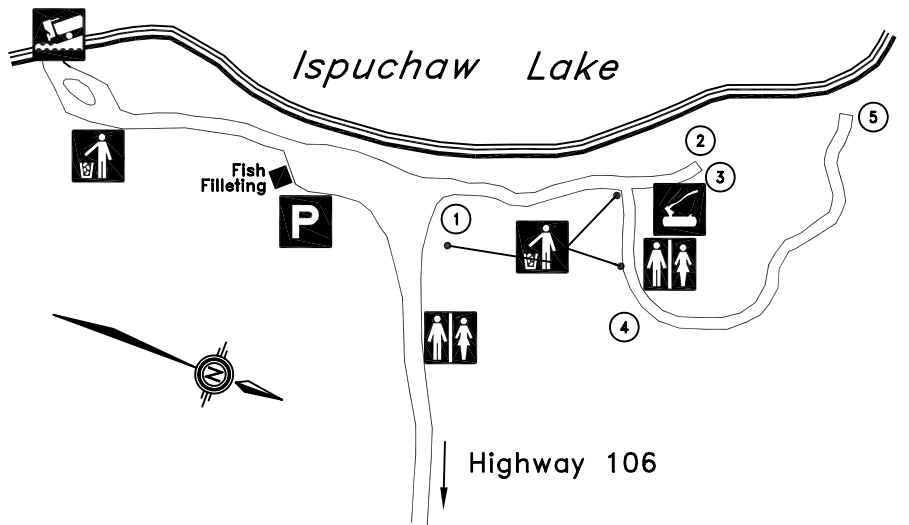

If you spot a forest fire CALL FIRE WATCH
 (toll free) 1-800-667-9660
 For PARK INFORMATION 1-800-205-7070
 Monday-Friday, 8 a.m. - 5 p.m.
 mid-May through August
 For a PARK EMERGENCY 1-800-667-1788
 24 hours/day, mid-May through August

Narrow Hills Provincial Park
 Visitor Reception Centre
 (306) 426-2622

LEGEND

- | | | | |
|--|-------------|--|------------|
| | Boat Launch | | Garbage |
| | Washrooms | | Firewood |
| | Water Point | | Playground |
| | Picnic Area | | Parking |

ZEDEN LAKE CAMPGROUND Highway 106

**NARROW HILLS PROVINCIAL PARK
 SATELLITE CAMPGROUNDS**

www.saskparks.net