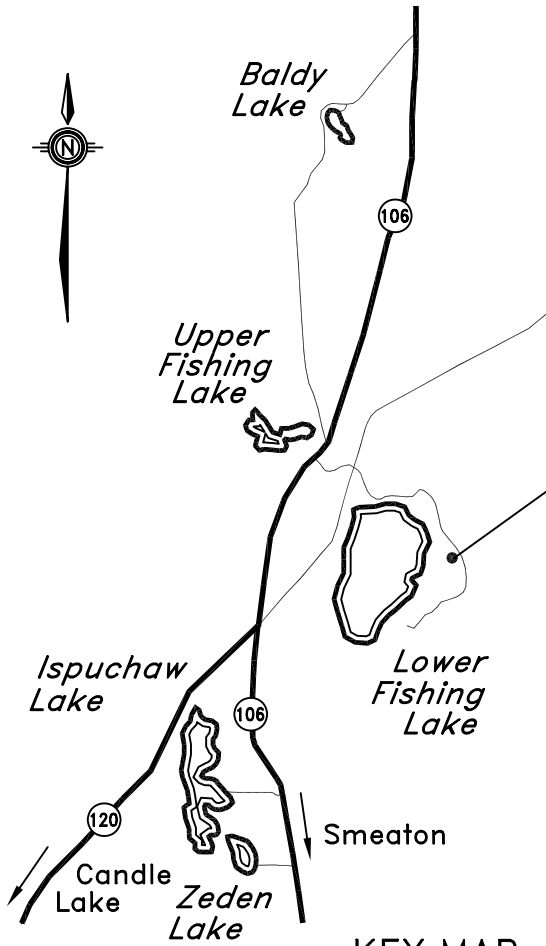

If you spot a forest fire CALL FIRE WATCH
 (toll free) 1-800-667-9660
 For PARK INFORMATION 1-800-205-7070
 Monday-Friday, 8 a.m. - 5 p.m.
 mid-May through August
 For a PARK EMERGENCY 1-800-667-1788
 24 hours/day, mid-May through August

Narrow Hills Provincial Park
 Visitor Reception Centre
 (306) 426-2622

LEGEND

- | | | | |
|--|-------------|--|------------|
| | Boat Launch | | Garbage |
| | Washrooms | | Firewood |
| | Water Point | | Playground |
| | Picnic Area | | Parking |

ZEDEN LAKE CAMPGROUND Highway 106

**NARROW HILLS PROVINCIAL PARK
 SATELLITE CAMPGROUNDS**

www.saskparks.net