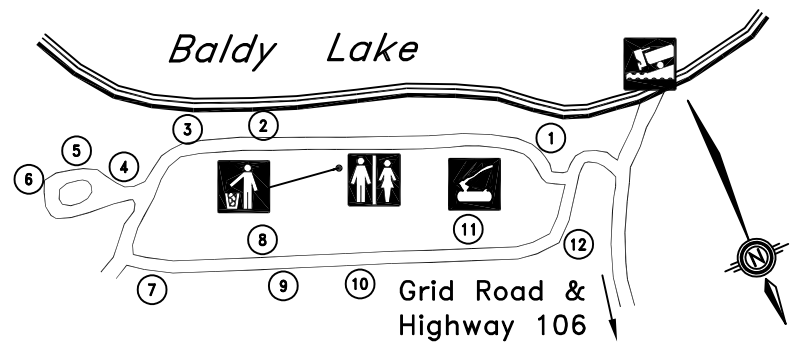

Narrow Hills Provincial Park
Visitor Reception Centre
(306) 426-2622

LEGEND

- | | | | |
|--|-------------|--|---------------|
| | Boat Launch | | Garbage |
| | Washrooms | | Firewood |
| | Parking | | Playground |
| | Picnic Area | | Group Camping |