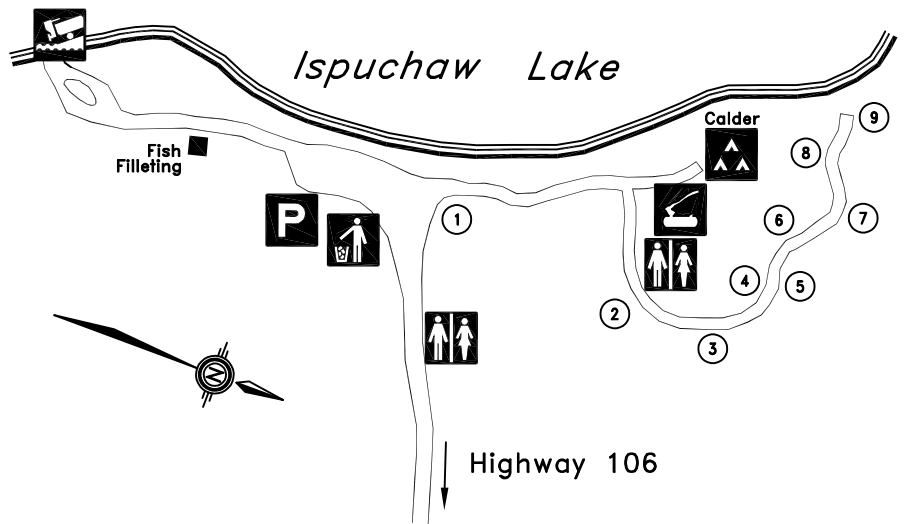

Narrow Hills Provincial Park
Visitor Reception Centre
(306) 426-2622

LEGEND

- | | | | |
|--|-------------|--|---------------|
| | Boat Launch | | Garbage |
| | Washrooms | | Firewood |
| | Parking | | Playground |
| | Picnic Area | | Group Camping |