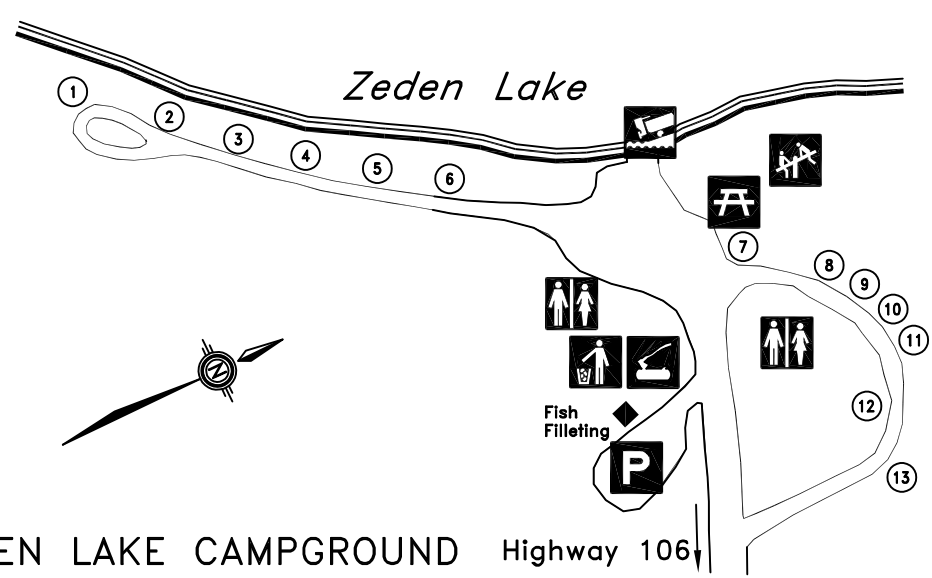

If you spot a forest fire call FIRE WATCH
(toll free) 1-800-667-9660
For PARK INFORMATION call 1-800-205-7070
Monday -Friday, 8 am - 5 pm
Call PARK WATCH 1-800-667-1788
24 hours/day, to report disturbances,
vandalism, wildlife or maintenance issues

Narrow Hills Provincial Park
Visitor Reception Centre
(306) 426-2622

LEGEND

- | | | | |
|--|-------------|--|---------------|
| | Boat Launch | | Garbage |
| | Washrooms | | Firewood |
| | Parking | | Playground |
| | Picnic Area | | Group Camping |