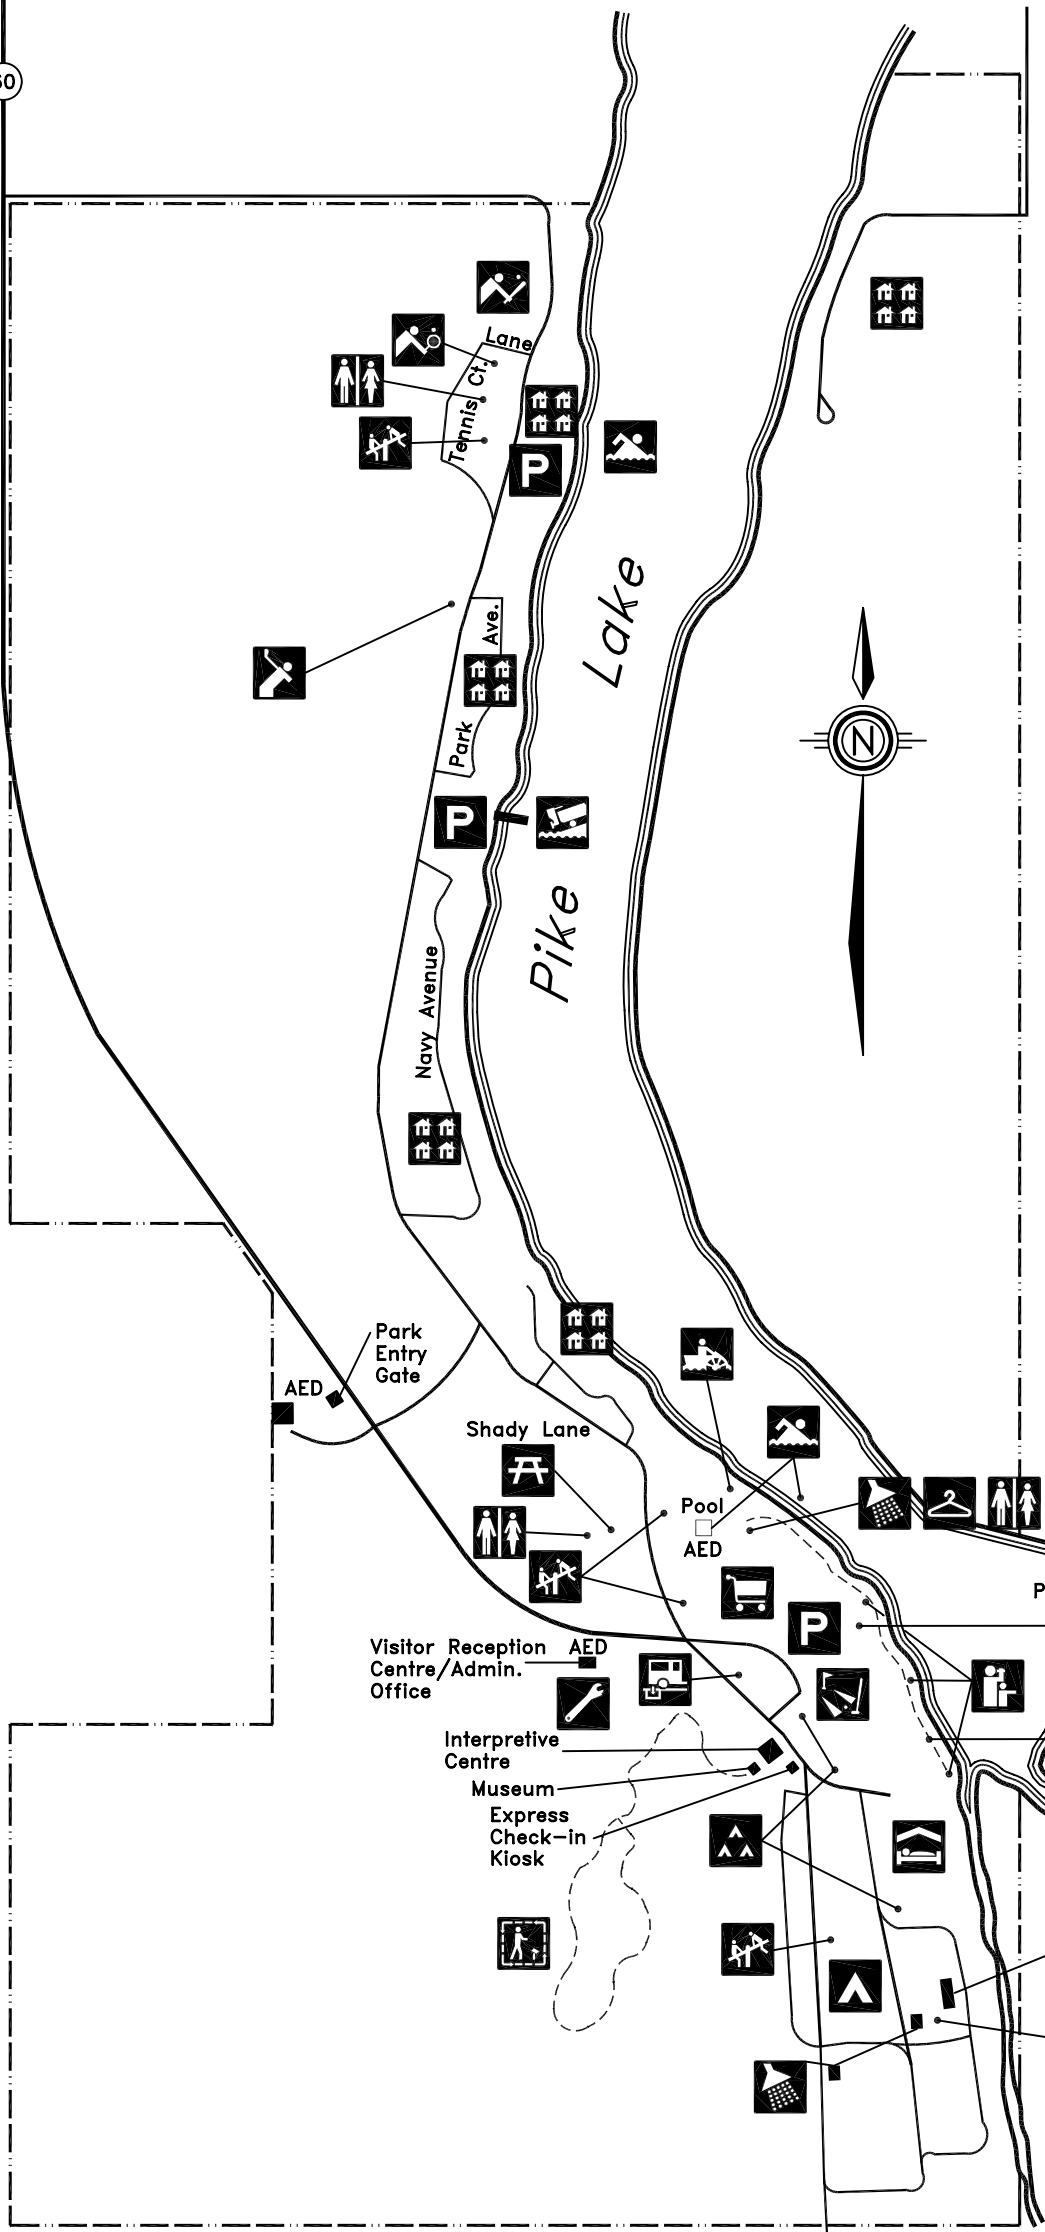

60

LEGEND

-  Camping
-  Group Camping
-  Subdivision
-  Showers
-  Grocery Store
-  Picnic
-  Swimming
-  Change Room
-  Paddle Boat
-  Boat Launch
-  Playground
-  Golf
-  Baseball
-  Tennis
-  Mini Golf
-  Nature Trail
-  Viewing
-  Parking
-  Trailer Sewage Dump
-  Maintenance Area
-  Accommodations
-  Washrooms
-  AED Automatic External Defibrillator

PIKE LAKE
 PROVINCIAL PARK
www.saskparks.com