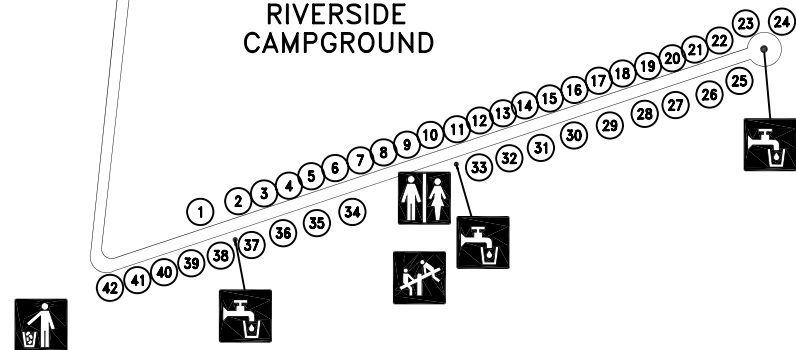

All sites in Sagebrush Campground are electrical

Main Access Road

Self-Registration Station
YELLOW PHONE

Bearpaw Campground

SAGEBRUSH CAMPGROUND

LEGEND

- Washrooms
- Showers
- Accessible
- Water Point
- Garbage
- Parking
- Playground
- Fire Circle

NIGHTHAWK CAMPGROUND

Main Access Road

RIVERSIDE CAMPGROUND

SASKATCHEWAN LANDING PROVINCIAL PARK
SAGEBRUSH, NIGHTHAWK & RIVERSIDE CAMPGROUNDS