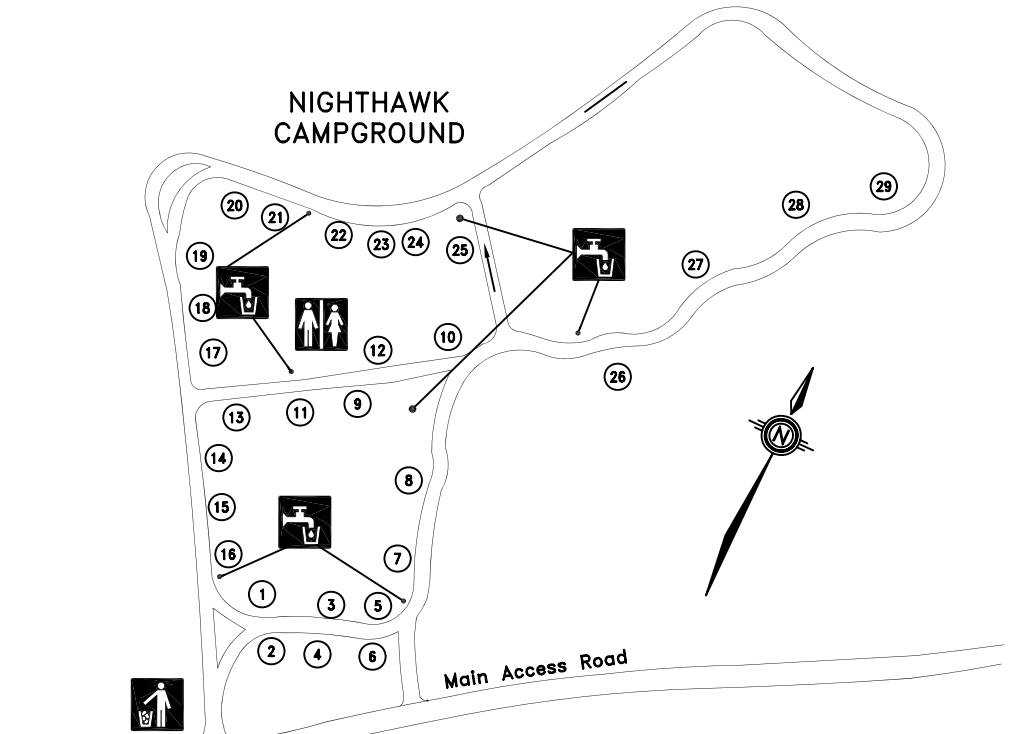

All sites in Sagebrush Campground are electrical

Main Access Road

Self-Registration Station
YELLOW PHONE

Bearpaw Campground

SAGEBRUSH CAMPGROUND

LEGEND

- Washrooms
- Showers
- Accessible
- Water Point
- Garbage
- Parking
- Playground
- Fire Circle

NIGHTHAWK CAMPGROUND

Main Access Road

RIVERSIDE CAMPGROUND

SASKATCHEWAN LANDING PROVINCIAL PARK
SAGEBRUSH, NIGHTHAWK & RIVERSIDE CAMPGROUNDS