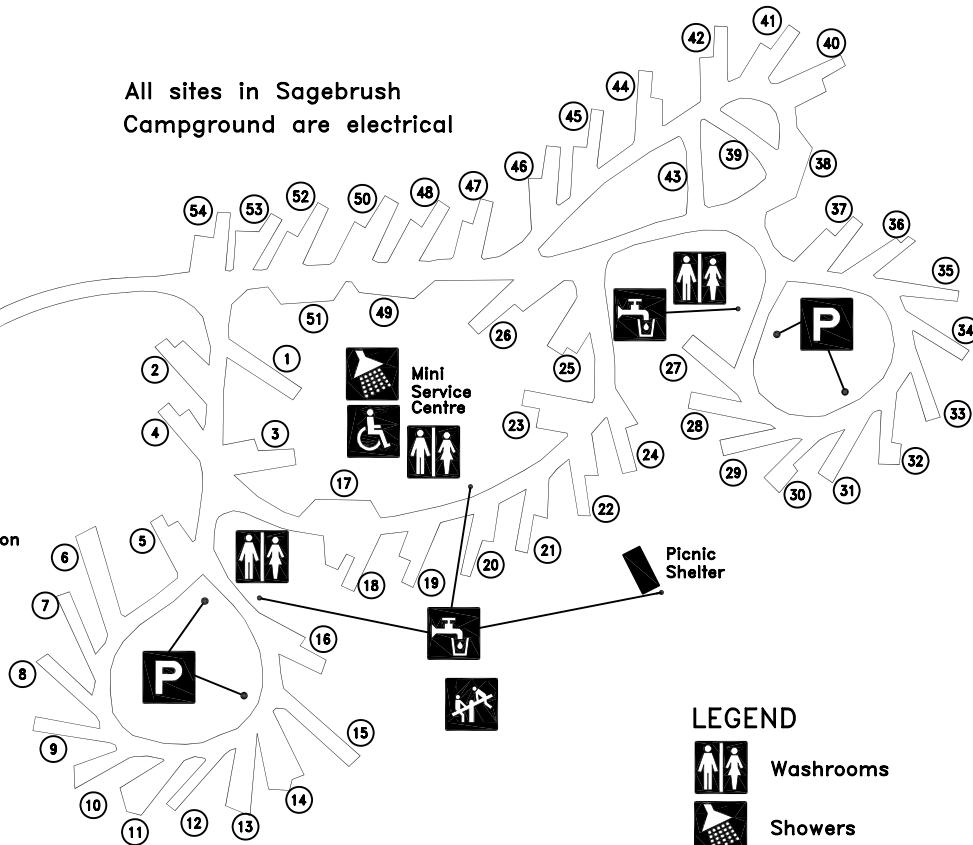

All sites in Sagebrush Campground are electrical

Main Access Road

Self-Registration Station
YELLOW PHONE

Bearpaw Campground

SAGEBRUSH CAMPGROUND

LEGEND

- Washrooms
- Showers
- Accessible
- Water Point
- Garbage
- Parking
- Playground
- Fire Circle

NIGHTHAWK CAMPGROUND

Main Access Road

RIVERSIDE CAMPGROUND

SASKATCHEWAN LANDING PROVINCIAL PARK
SAGEBRUSH, NIGHTHAWK & RIVERSIDE CAMPGROUNDS