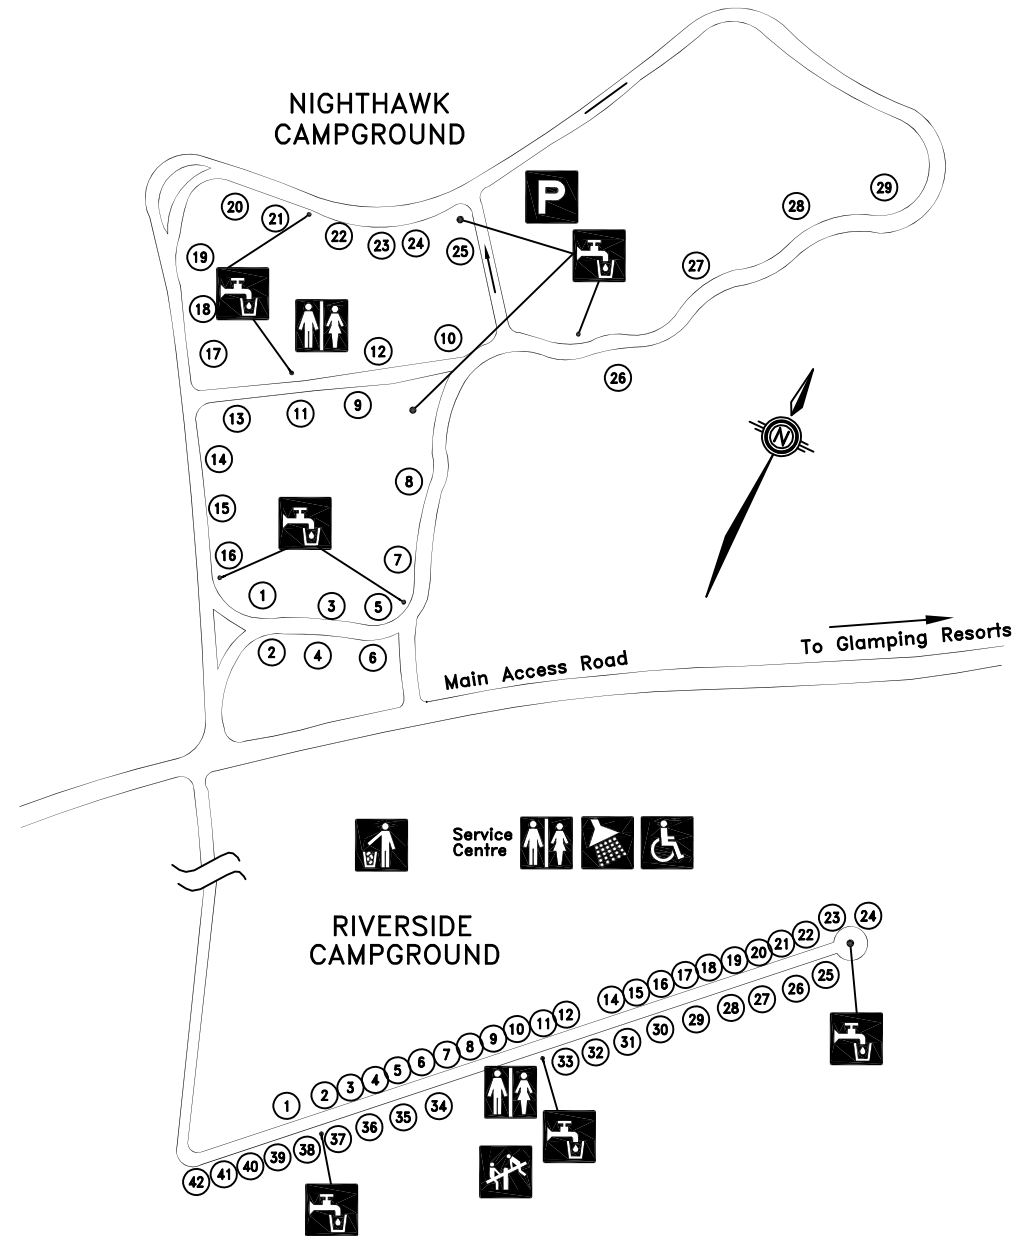

All sites in Sagebrush, Nighthawk & Riverside Campgrounds are electrical

**LEGEND**

- Washrooms
- Showers
- Accessible
- Water Point
- Garbage
- Parking
- Playground
- Trailer Sewage Dump
- Fire Circle

**SASKATCHEWAN LANDING PROVINCIAL PARK  
SAGEBRUSH, NIGHTHAWK & RIVERSIDE CAMPGROUNDS**