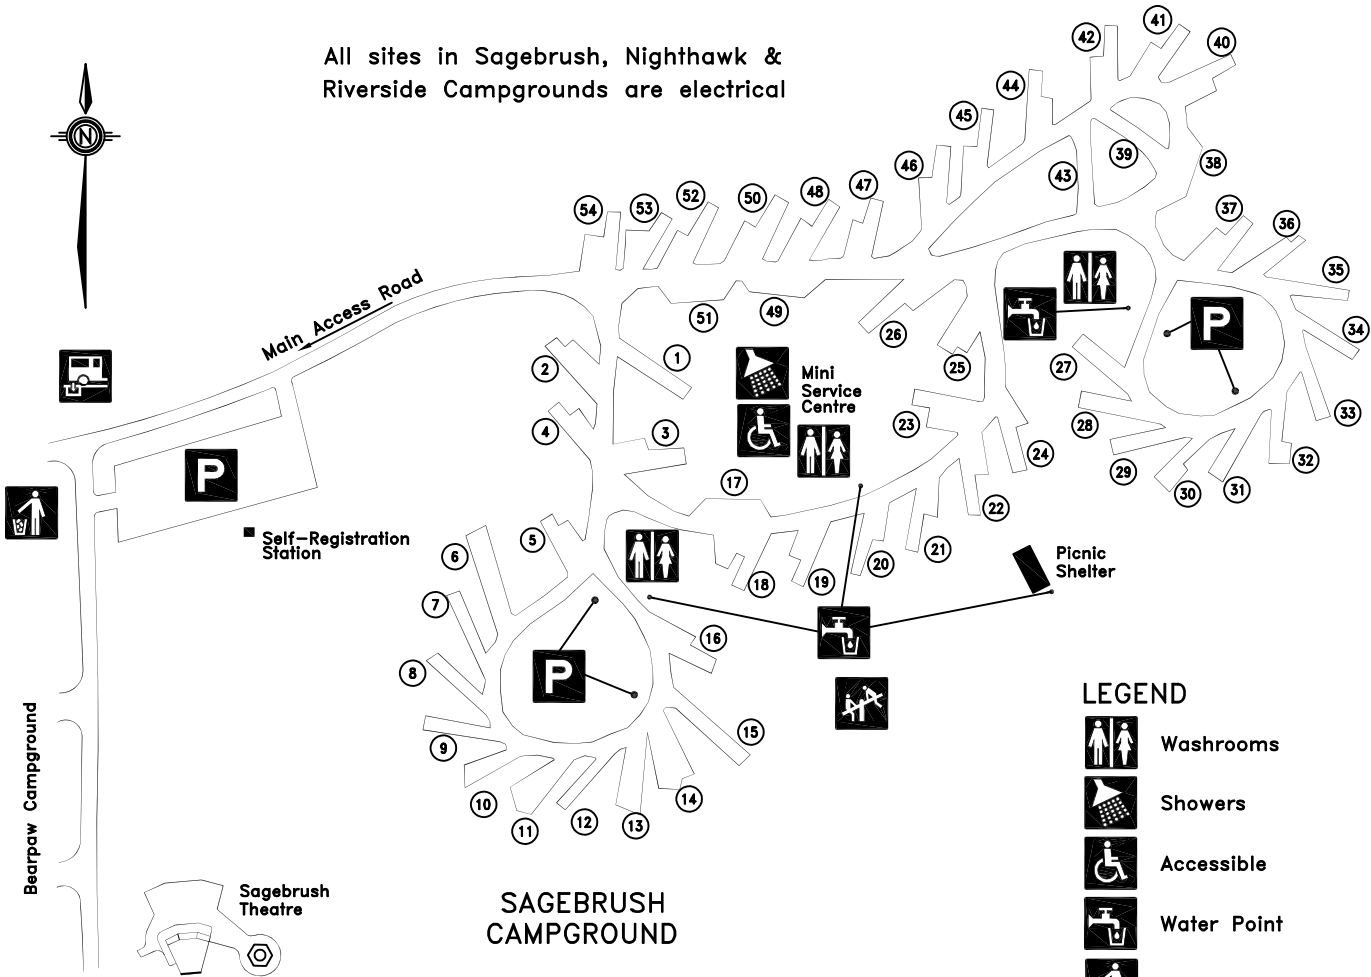

All sites in Sagebrush, Nighthawk & Riverside Campgrounds are electrical

**LEGEND**

- Washrooms
- Showers
- Accessible
- Water Point
- Garbage
- Parking
- Playground
- Trailer Sewage Dump
- Fire Circle

**SASKATCHEWAN LANDING PROVINCIAL PARK  
SAGEBRUSH, NIGHTHAWK & RIVERSIDE CAMPGROUNDS**