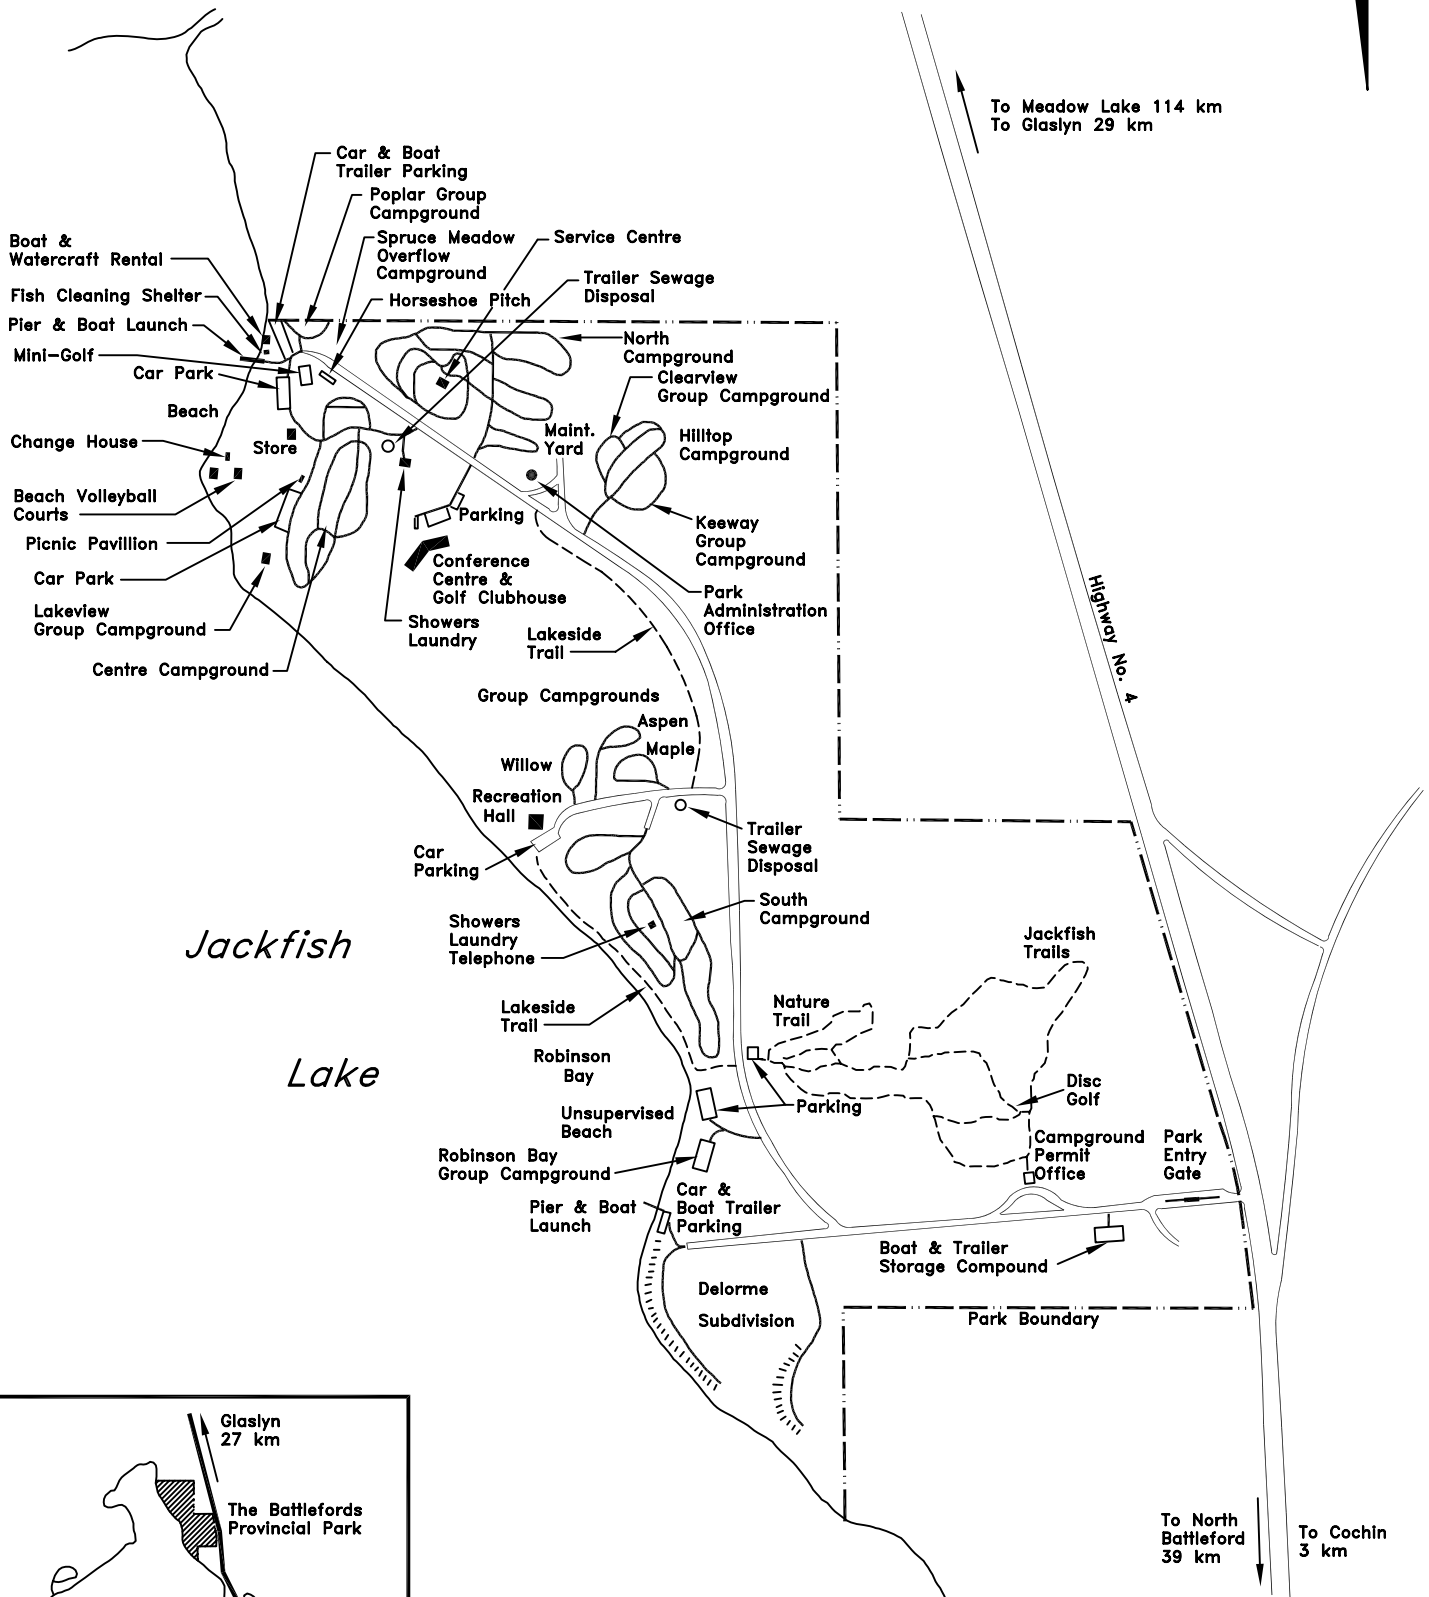

If you spot a forest fire CALL FIRE WATCH  
 (toll free) 1-800-667-9660  
 For PARK INFORMATION 1-800-205-7070  
 Monday-Friday, 8 a.m. - 5 p.m.  
 mid-May through August  
 For a PARK EMERGENCY 1-800-667-1788  
 24 hours/day, mid-May through August