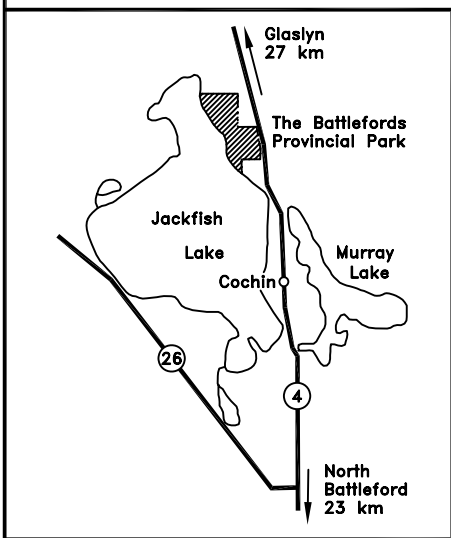

If you spot a forest fire CALL FIRE WATCH  
 (toll free) 1-800-667-9660  
 For PARK INFORMATION 1-800-205-7070  
 Monday-Friday, 8 a.m. - 5 p.m.  
 mid-May through August  
 For a PARK EMERGENCY 1-800-667-1788  
 24 hours/day, mid-May through August