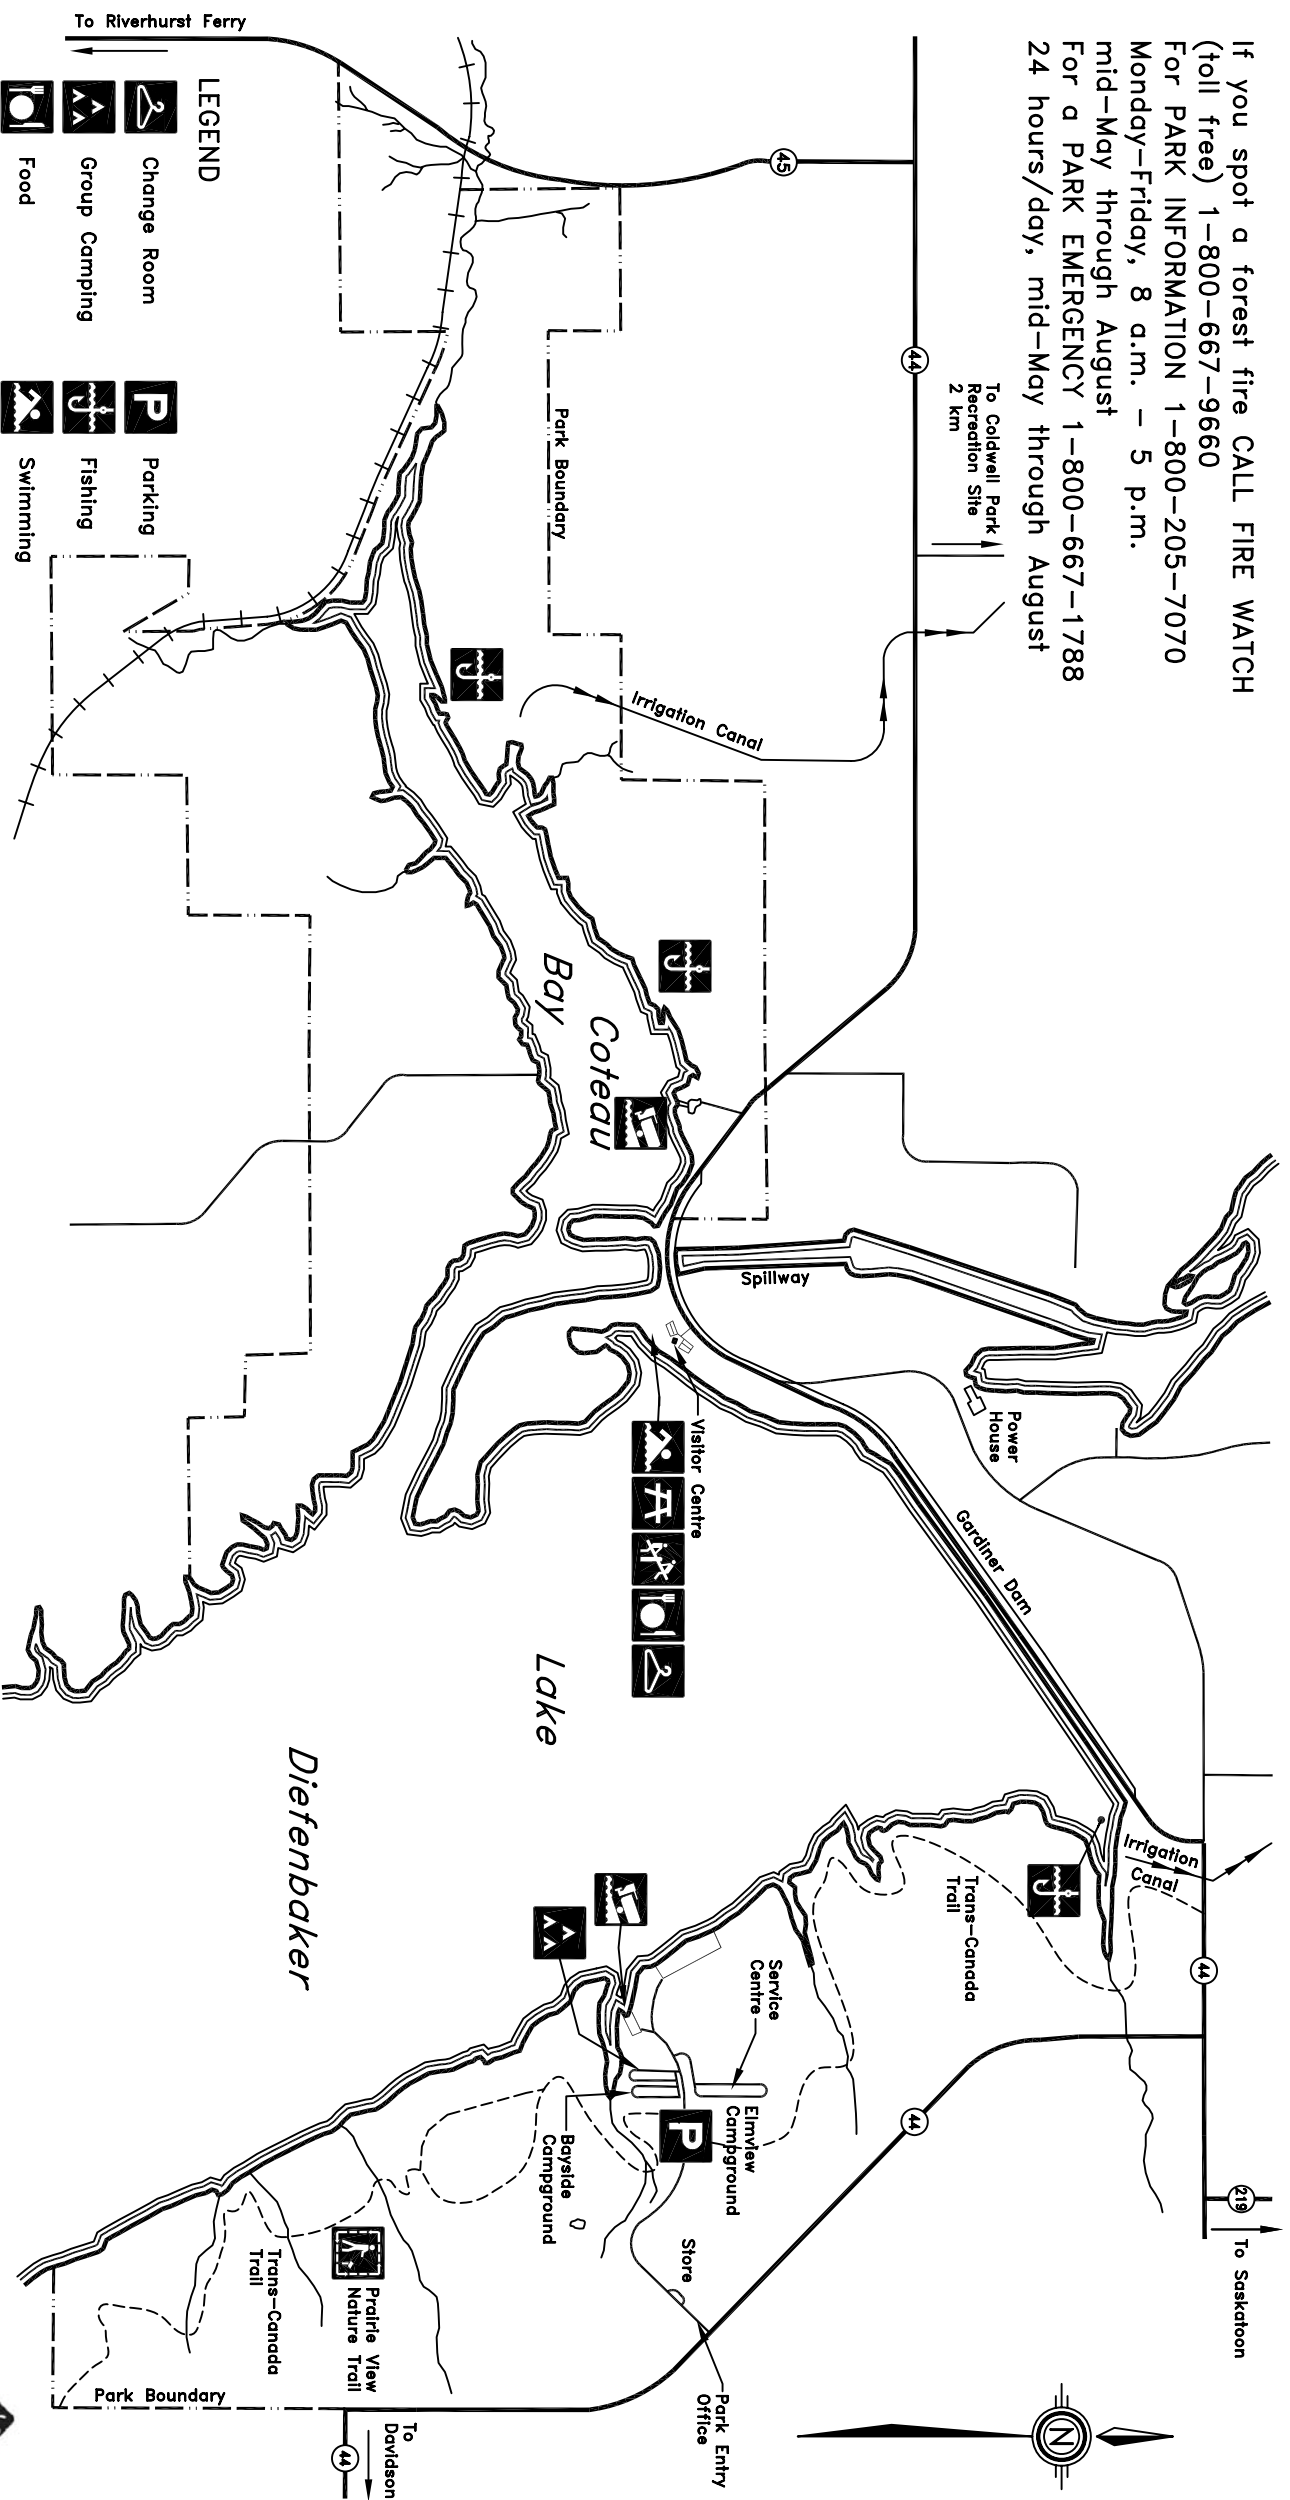

If you spot a forest fire CALL FIRE WATCH
 (toll free) 1-800-667-9660
 For PARK INFORMATION 1-800-205-7070
 Monday-Friday, 8 a.m. - 5 p.m.
 mid-May through August
 For a PARK EMERGENCY 1-800-667-1788
 24 hours/day, mid-May through August

DANIELSON PROVINCIAL PARK

www.saskparks.net