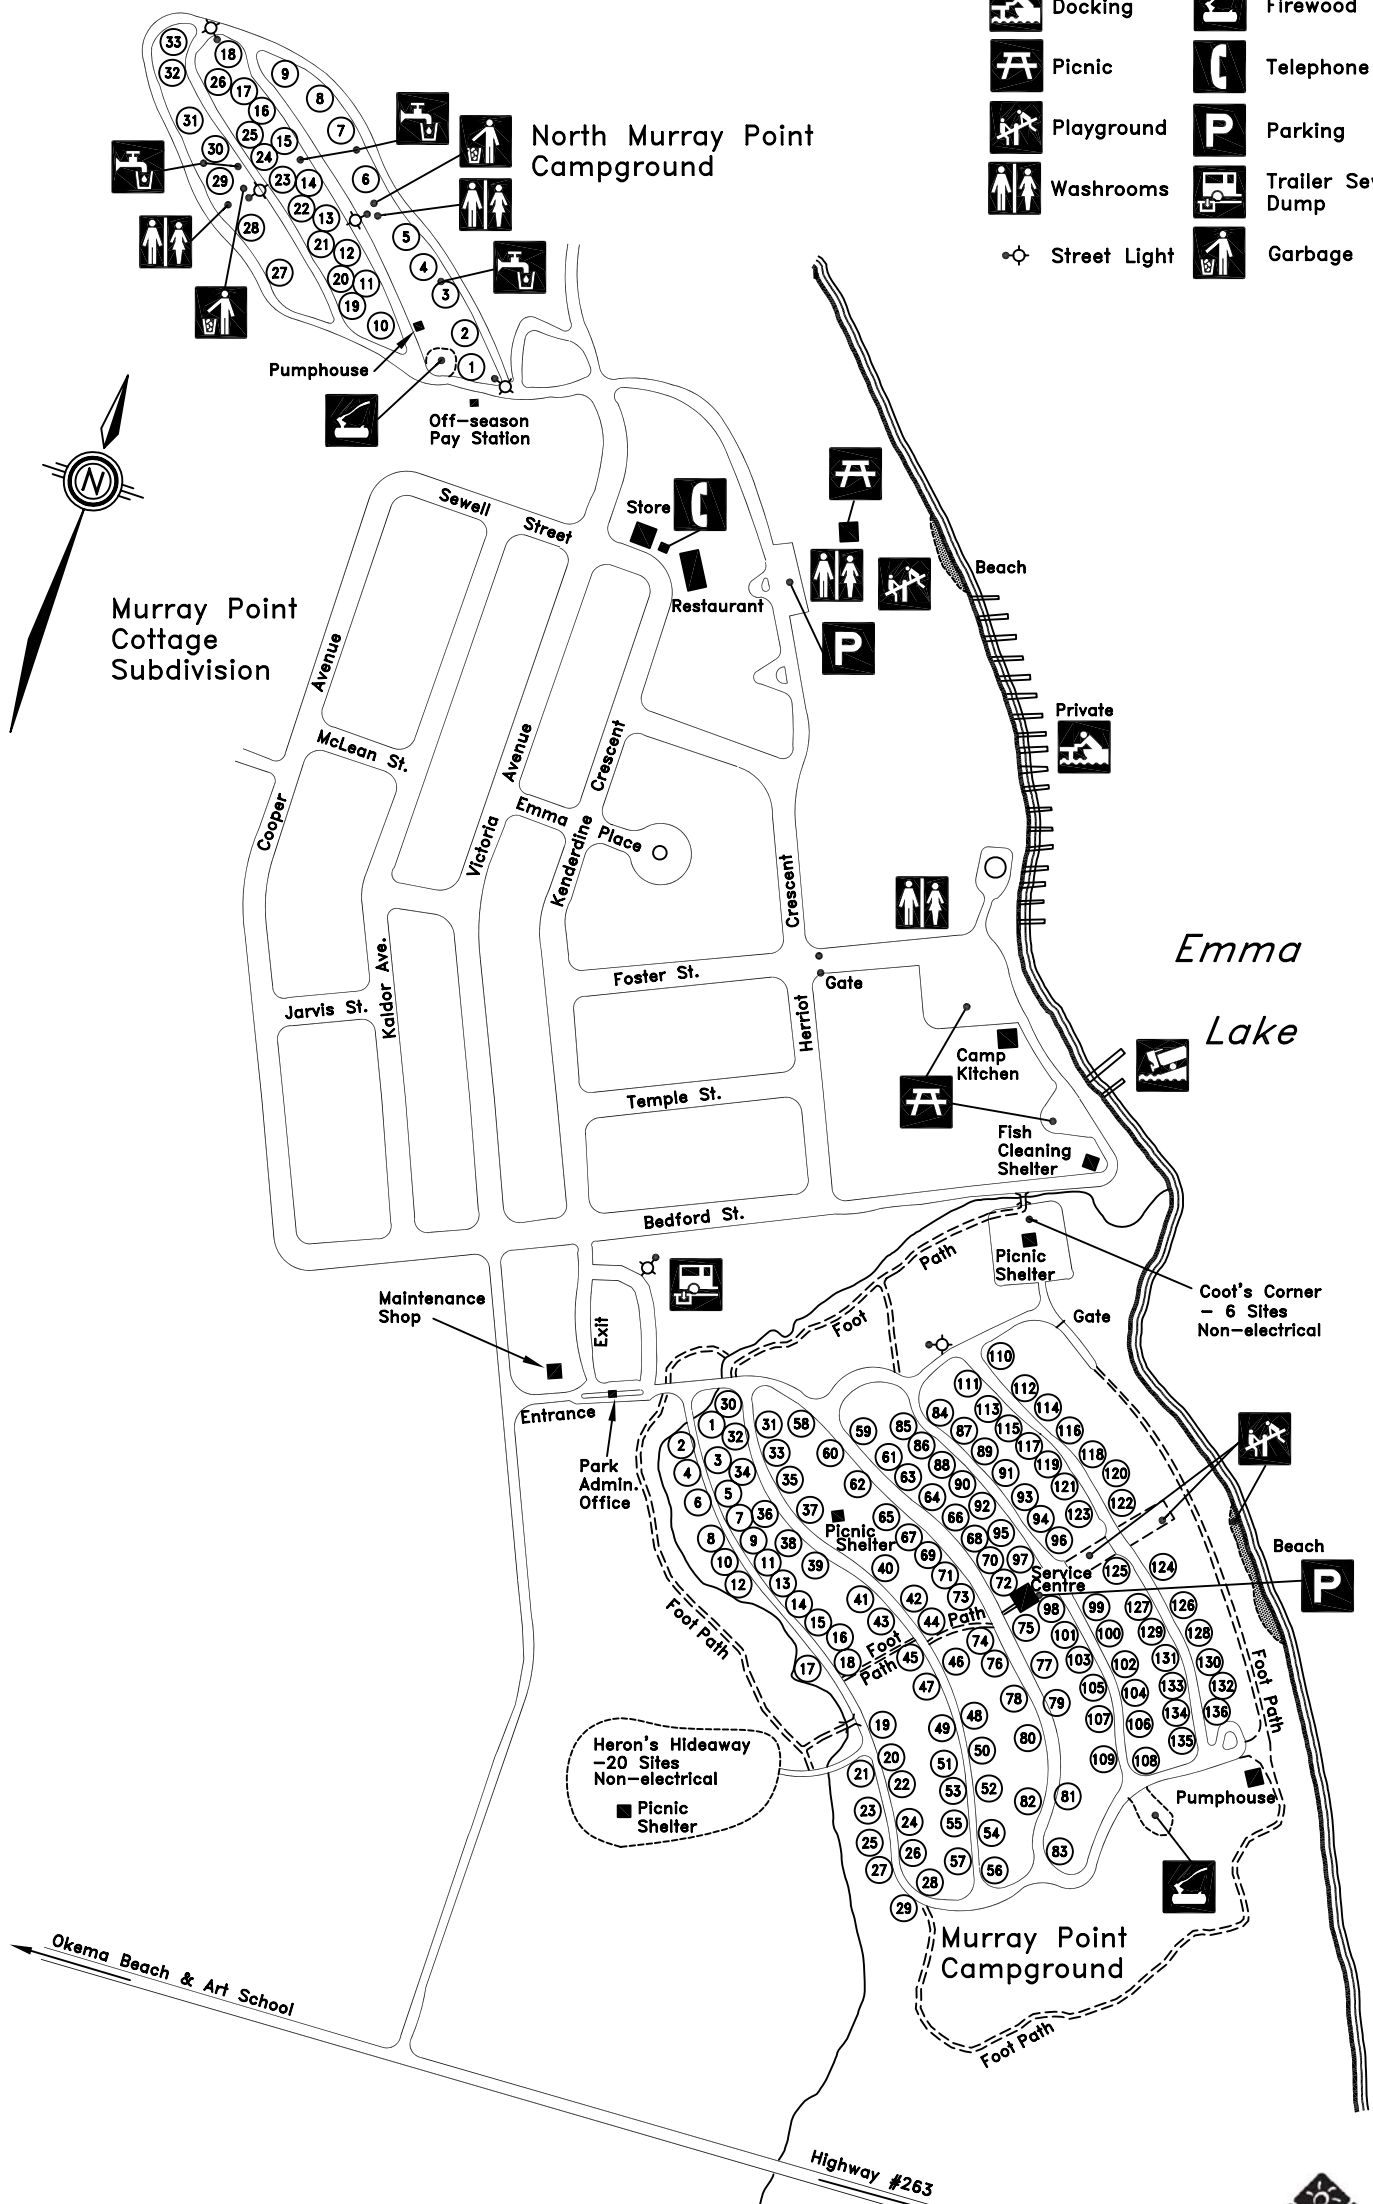

LEGEND

-  Boat Launch
-  Docking
-  Picnic
-  Playground
-  Washrooms
-  Street Light
-  Water Point
-  Firewood
-  Telephone
-  Parking
-  Trailer Sewage Dump
-  Garbage

Murray Point  
Cottage  
Subdivision

North Murray Point  
Campground

Emma  
Lake

Murray Point  
Campground

GREAT BLUE HERON PROVINCIAL PARK  
MURRAY POINT CAMPGROUND – EMMA LAKE  
[www.saskparks.com](http://www.saskparks.com)