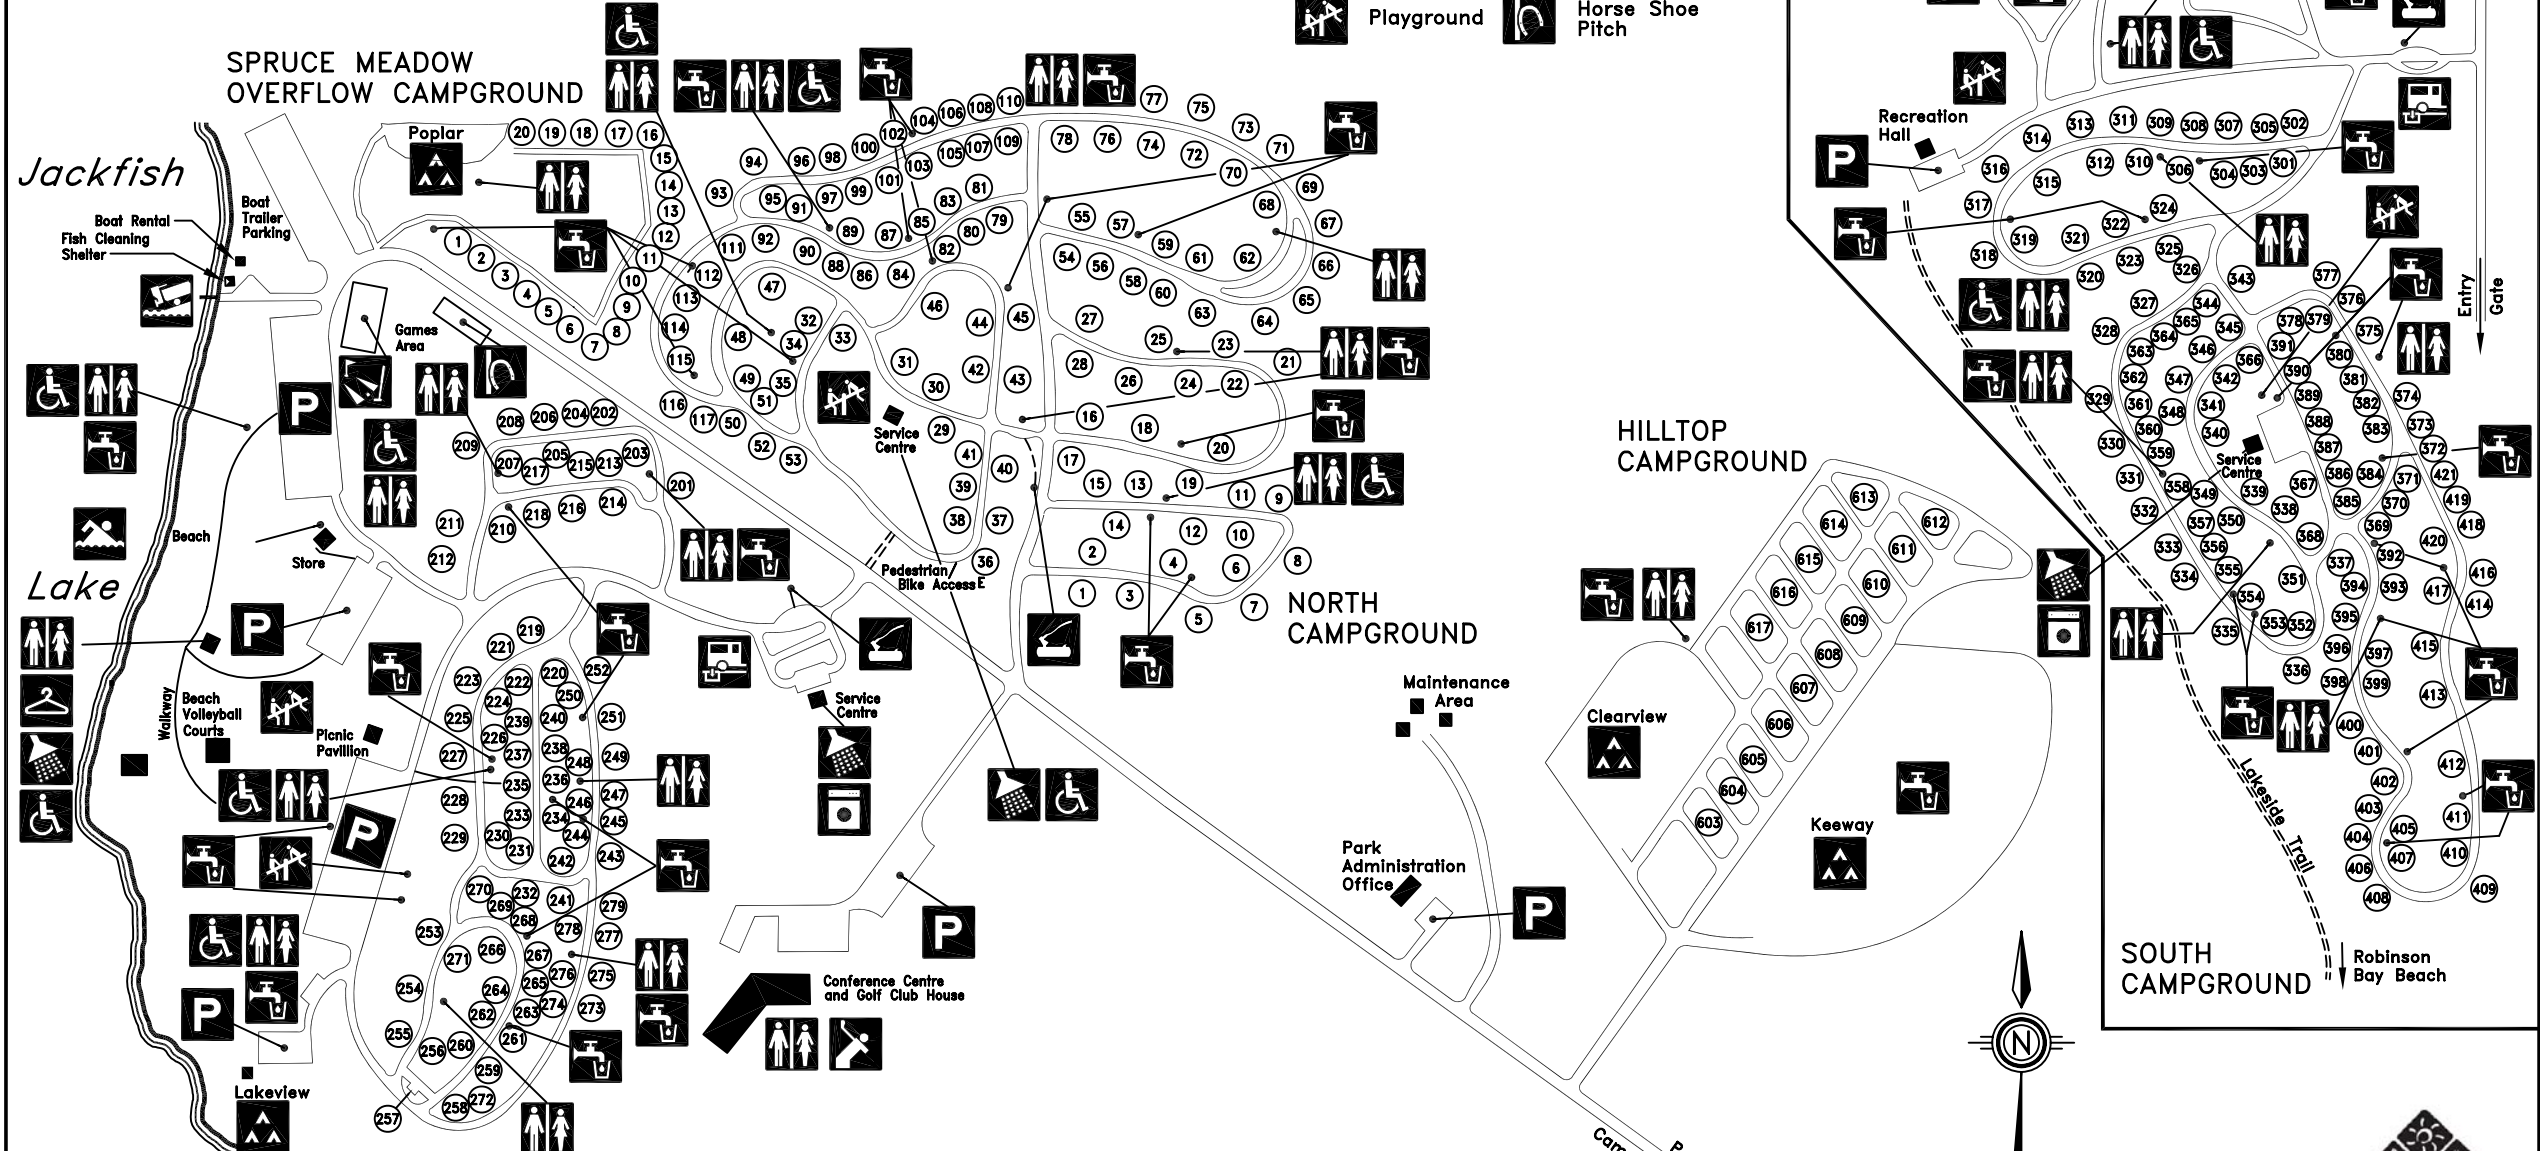

LEGEND

- | | | | | | | | | | | | | | |
|--|------------|--|-------------|--|-------------|--|------------|--|------------------|--|---------|--|---------------------|
| | Washrooms | | Water Point | | Parking | | Firewood | | Swimming | | Laundry | | Group Camping |
| | Accessible | | Showers | | Change Room | | Mini Golf | | Boat Launch | | Golf | | Trailer Sewage Dump |
| | | | | | | | Playground | | Horse Shoe Pitch | | | | |