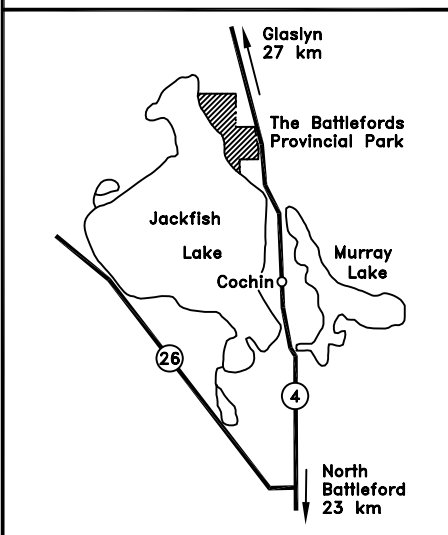

To Meadow Lake 114 km  
 To Glaslyn 29 km

Highway No. 4

Jackfish  
 Lake

To North  
 Battleford  
 39 km

To Cochin  
 3 km

THE BATTLEFORDS PROVINCIAL PARK  
[www.saskparks.net](http://www.saskparks.net)