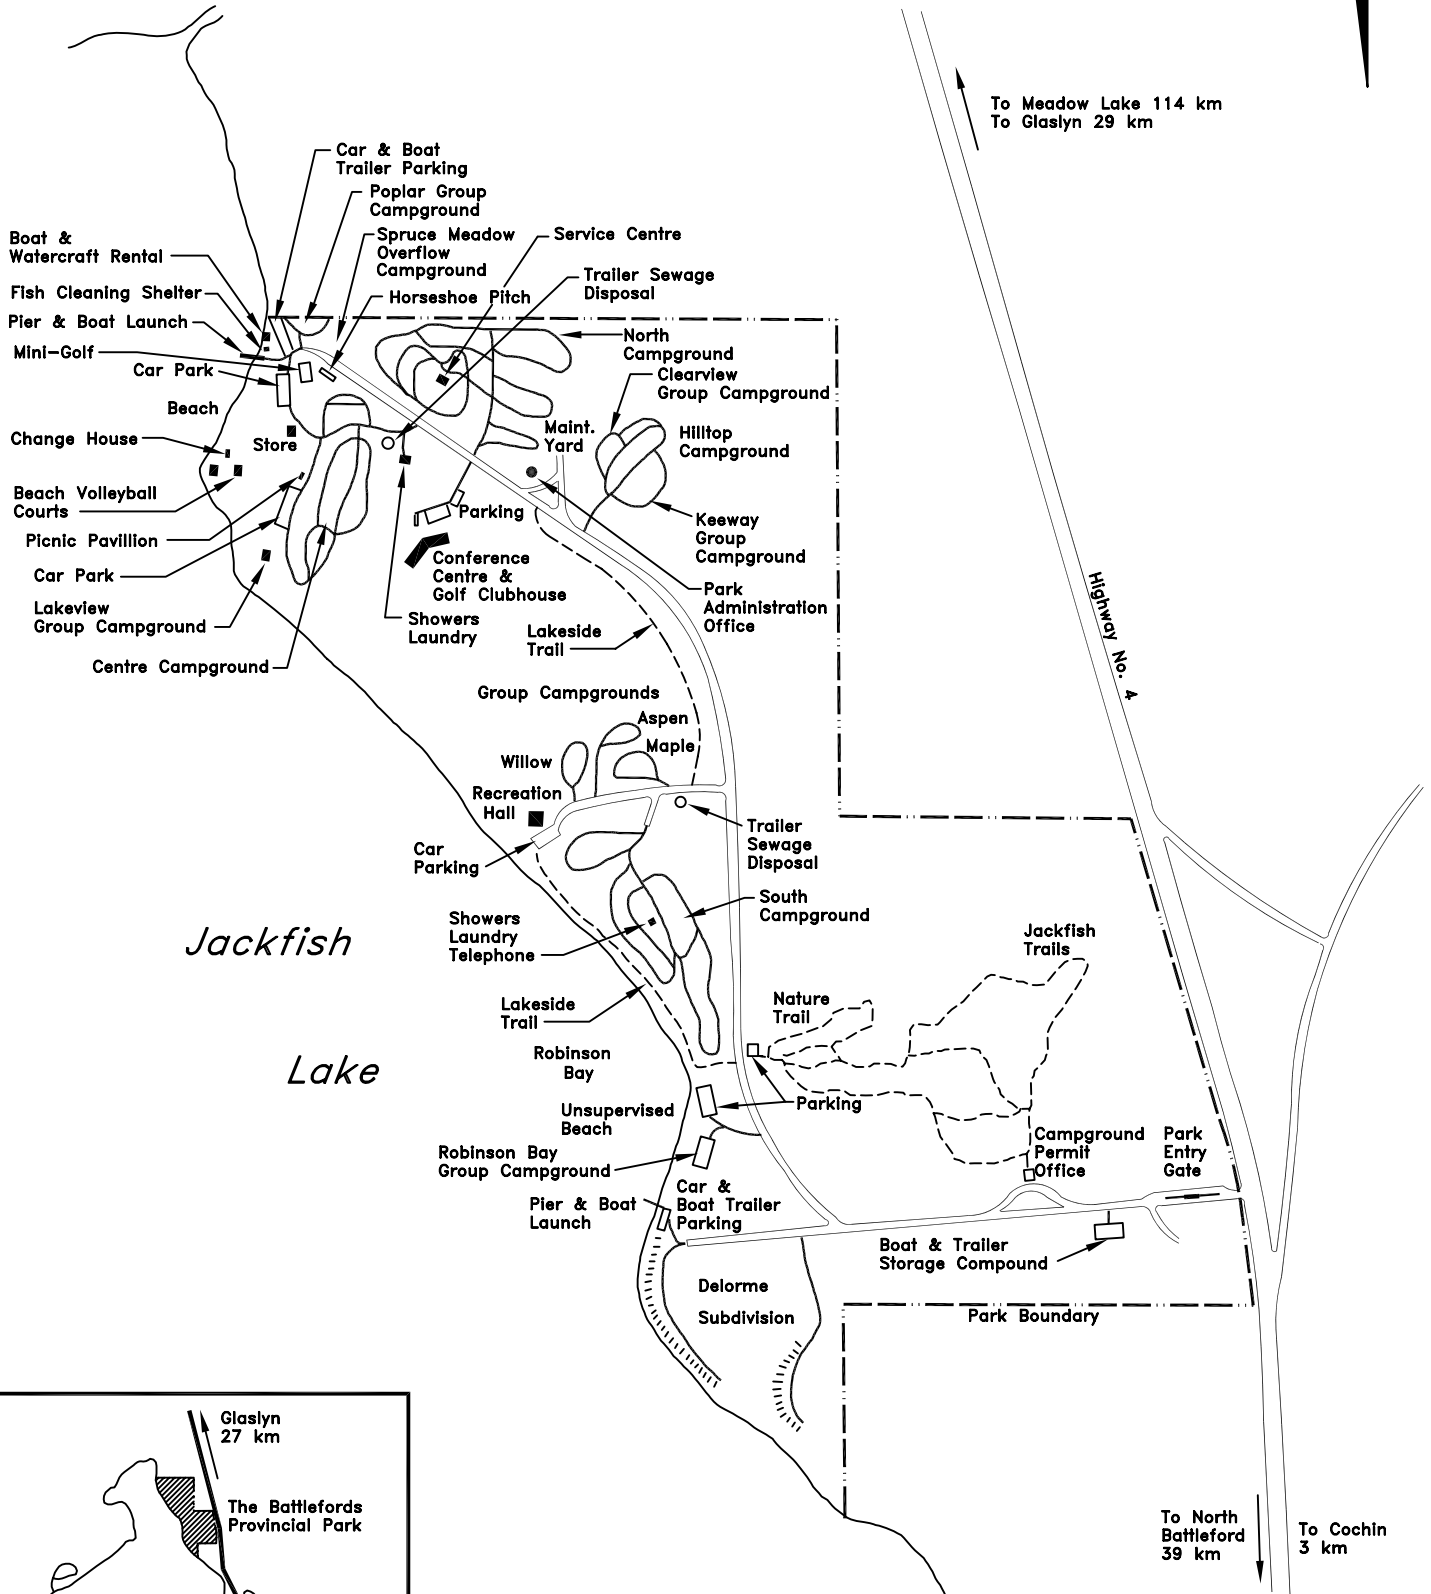

If you spot a forest fire CALL FIRE WATCH  
 (toll free) 1-800-667-9660  
 For PARK INFORMATION 1-800-205-7070  
 Monday-Friday, 8 a.m. - 5 p.m.  
 mid-May through August  
 For a PARK EMERGENCY 1-800-667-1788  
 24 hours/day, mid-May through August

To Meadow Lake 114 km  
 To Glaslyn 29 km

Highway No. 4

Jackfish  
 Lake

To North  
 Battleford  
 39 km

To Cochin  
 3 km

THE BATTLEFORDS PROVINCIAL PARK  
[www.saskparks.net](http://www.saskparks.net)