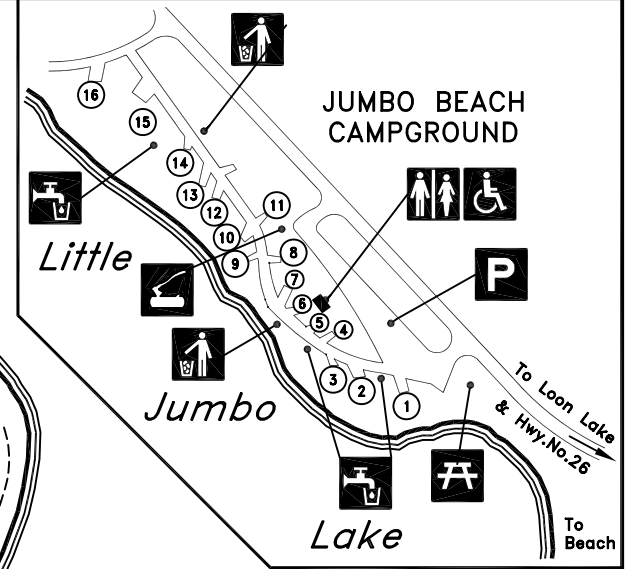

Makwa Lake Provincial Park  
 Administration Office  
 (306) 837-2410

*Little  
 Jumbo  
 Lake*

STABLER POINT  
 CAMPGROUND

All sites in Stabler Point  
 Campground are electrical,  
 except group camping

*Big Jumbo Lake*

MEWASIN BEACH  
 CAMPGROUND

MAKWA LAKE PROVINCIAL  
 PARK CAMPGROUNDS  
 www.saskparks.com

LEGEND

- |   |                    |  |              |
|---|--------------------|--|--------------|
|   | Boat Launch        |  | Water Point  |
|   | Docking            |  | Garbage      |
|   | Group Camping      |  | Firewood     |
|   | Picnic             |  | Showers      |
|   | Mini Golf          |  | Parking      |
|   | Playground         |  | Change Room  |
|   | Horse Shoe Pitch   |  | Nature Trail |
|   | Washrooms          |  | Hiking       |
|   | Barrier Free       |  |              |
| F | Full Service Sites |  |              |